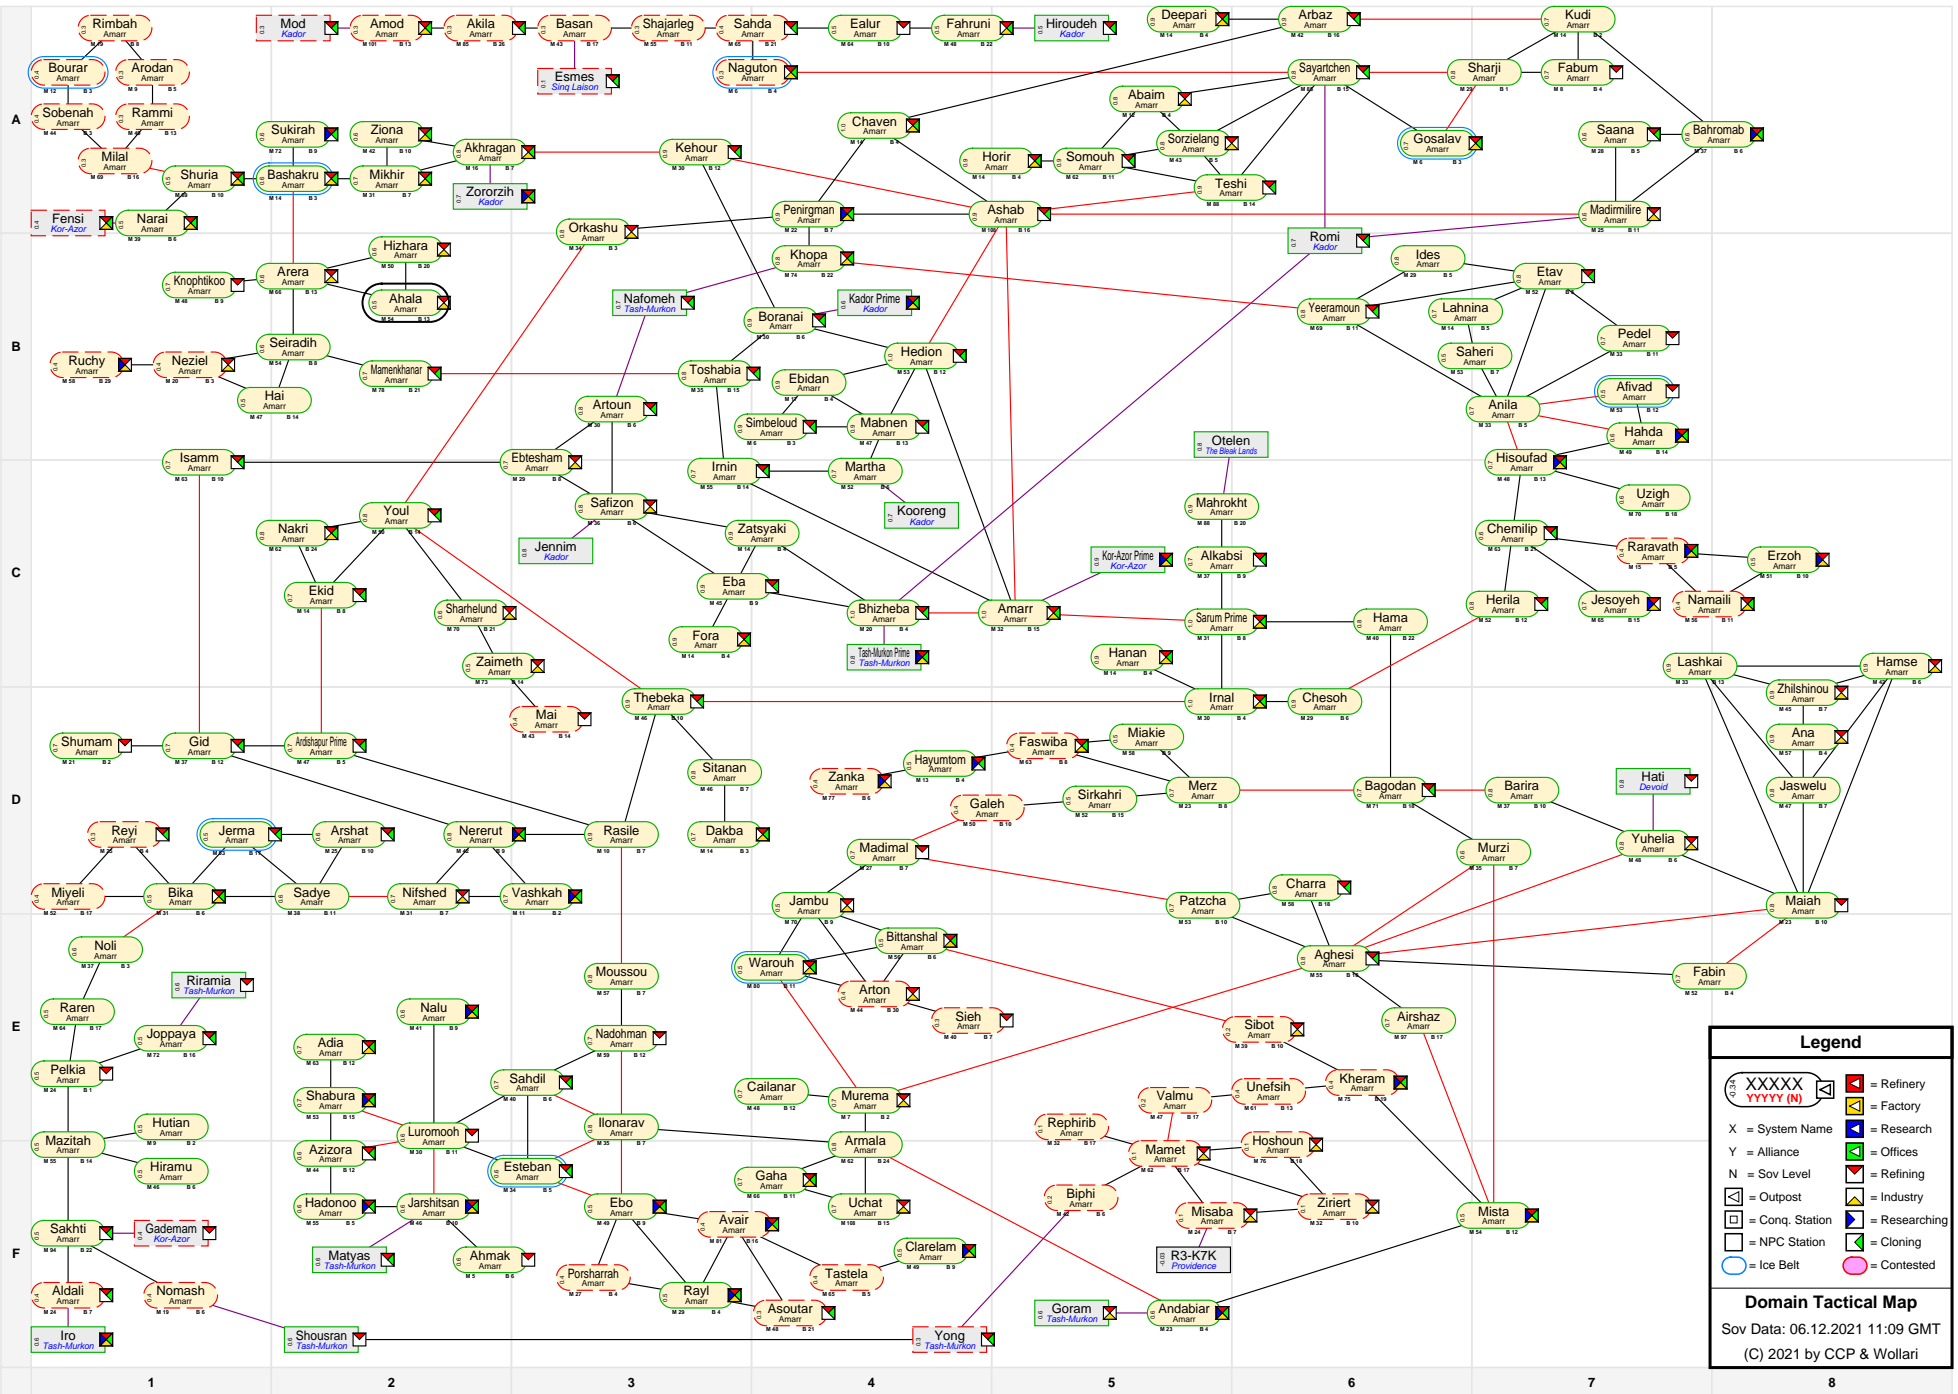

Domain Tactical Map

Legend

- XXXXX YYYYY (N) = Refinery
- X = System Name
- Y = Alliance
- N = Sov Level
- R = Refining
- I = Industry
- C = Conq. Station
- P = NPC Station
- Cl = Cloning
- Ice Belt
- Contested

Domain Tactical Map
 Sov Data: 06.12.2021 11:09 GMT
 (C) 2021 by CCP & Wollari