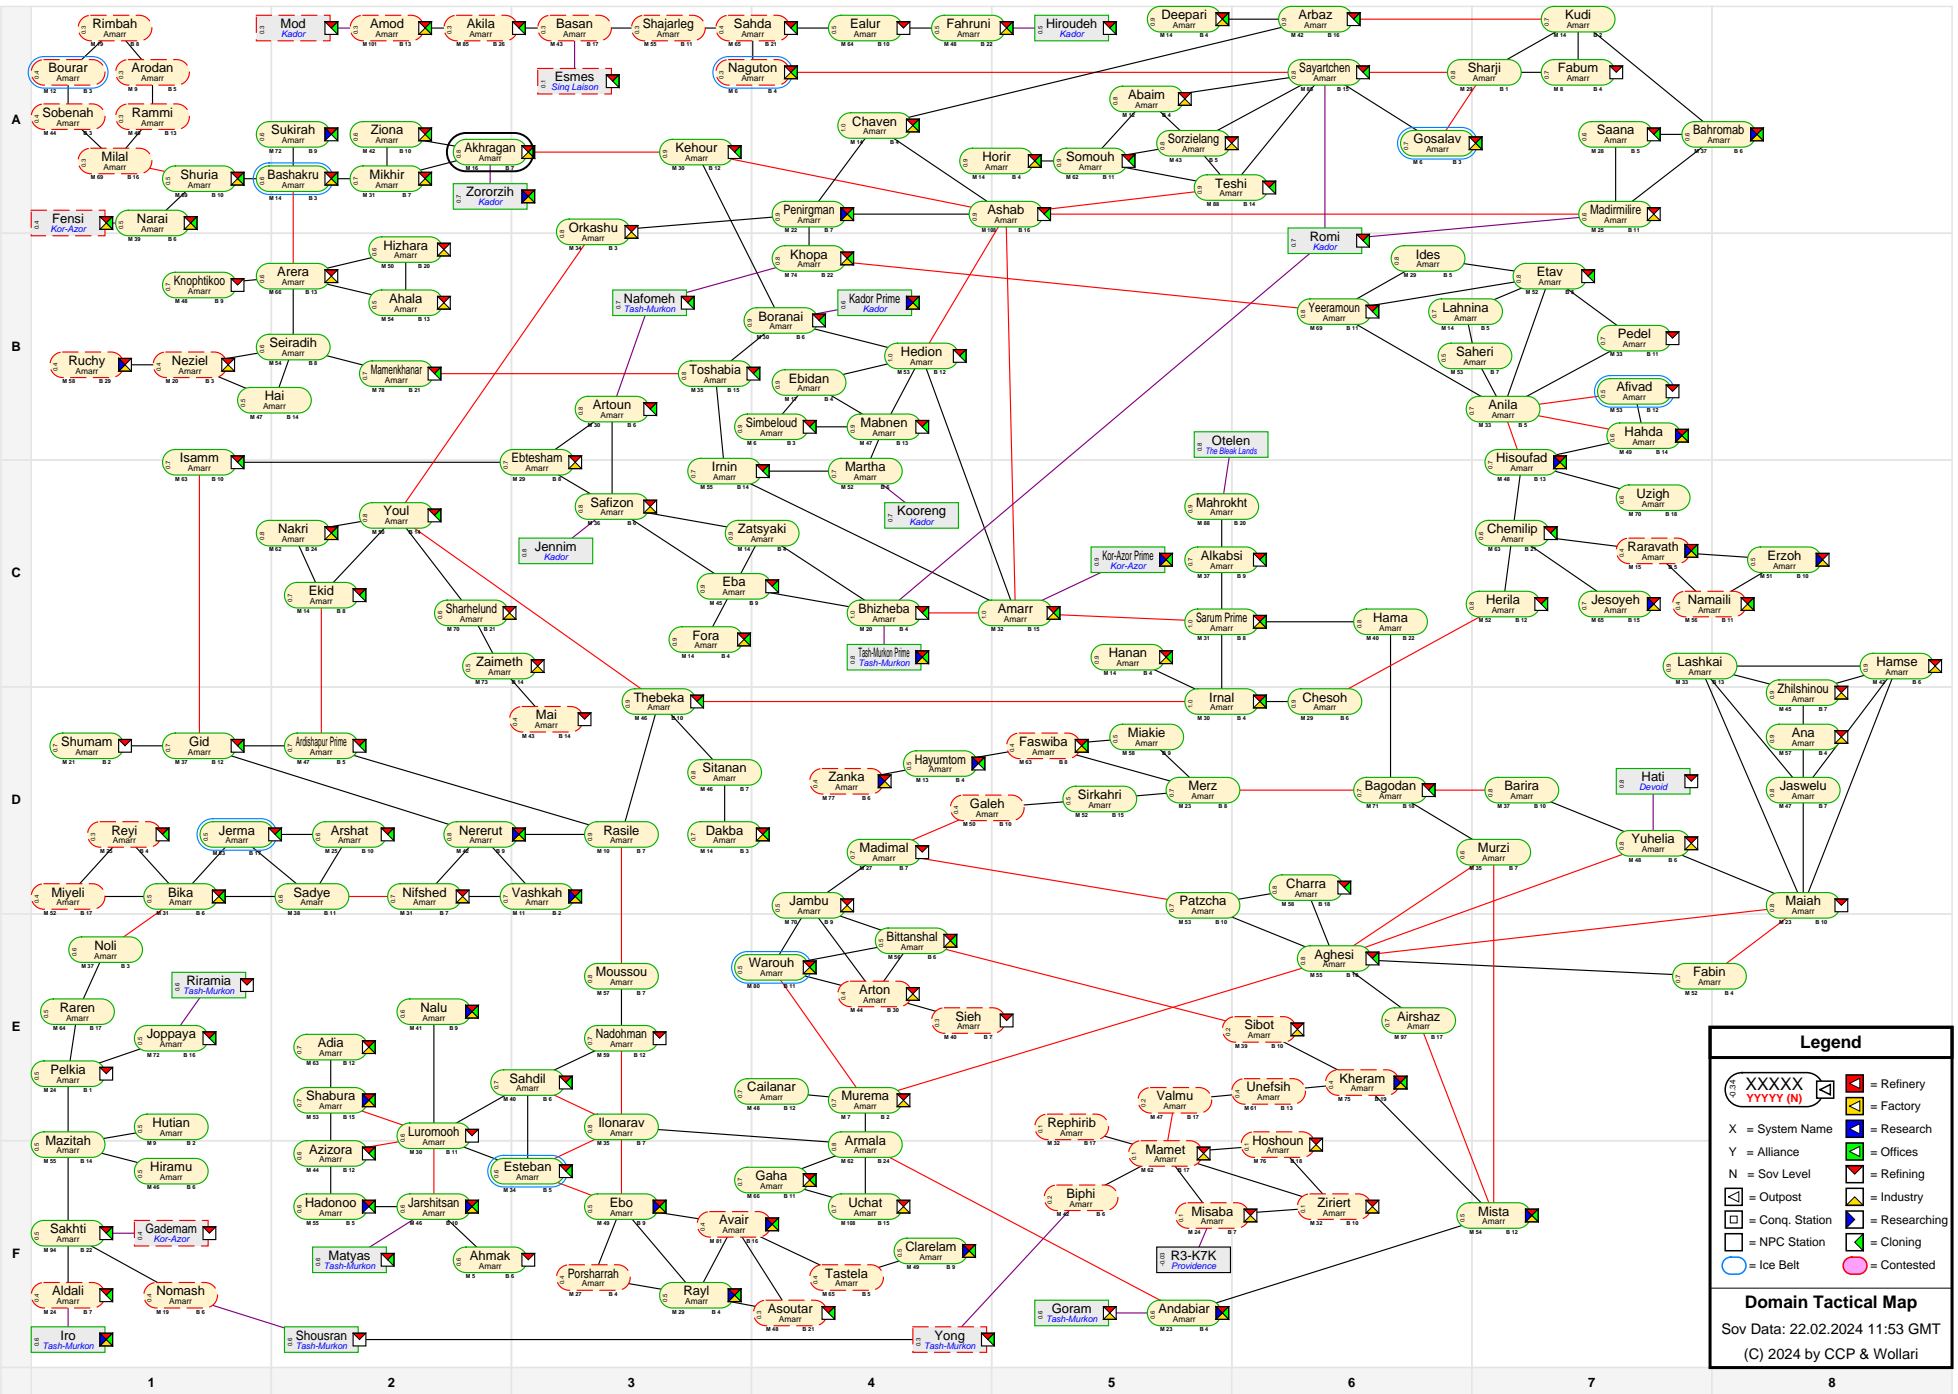

Domain Tactical Map

Legend

XXXXX YYYY (N) = Refinery
XXXX = Factory
XXXX = Research
XXXX = Offices
XXXX = Refining
XXXX = Industry
XXXX = Outpost
XXXX = Conq. Station
XXXX = NPC Station
XXXX = Ice Belt
XXXX = Contested

Domain Tactical Map
 Sov Data: 22.02.2024 11:53 GMT
 (C) 2024 by CCP & Wollari