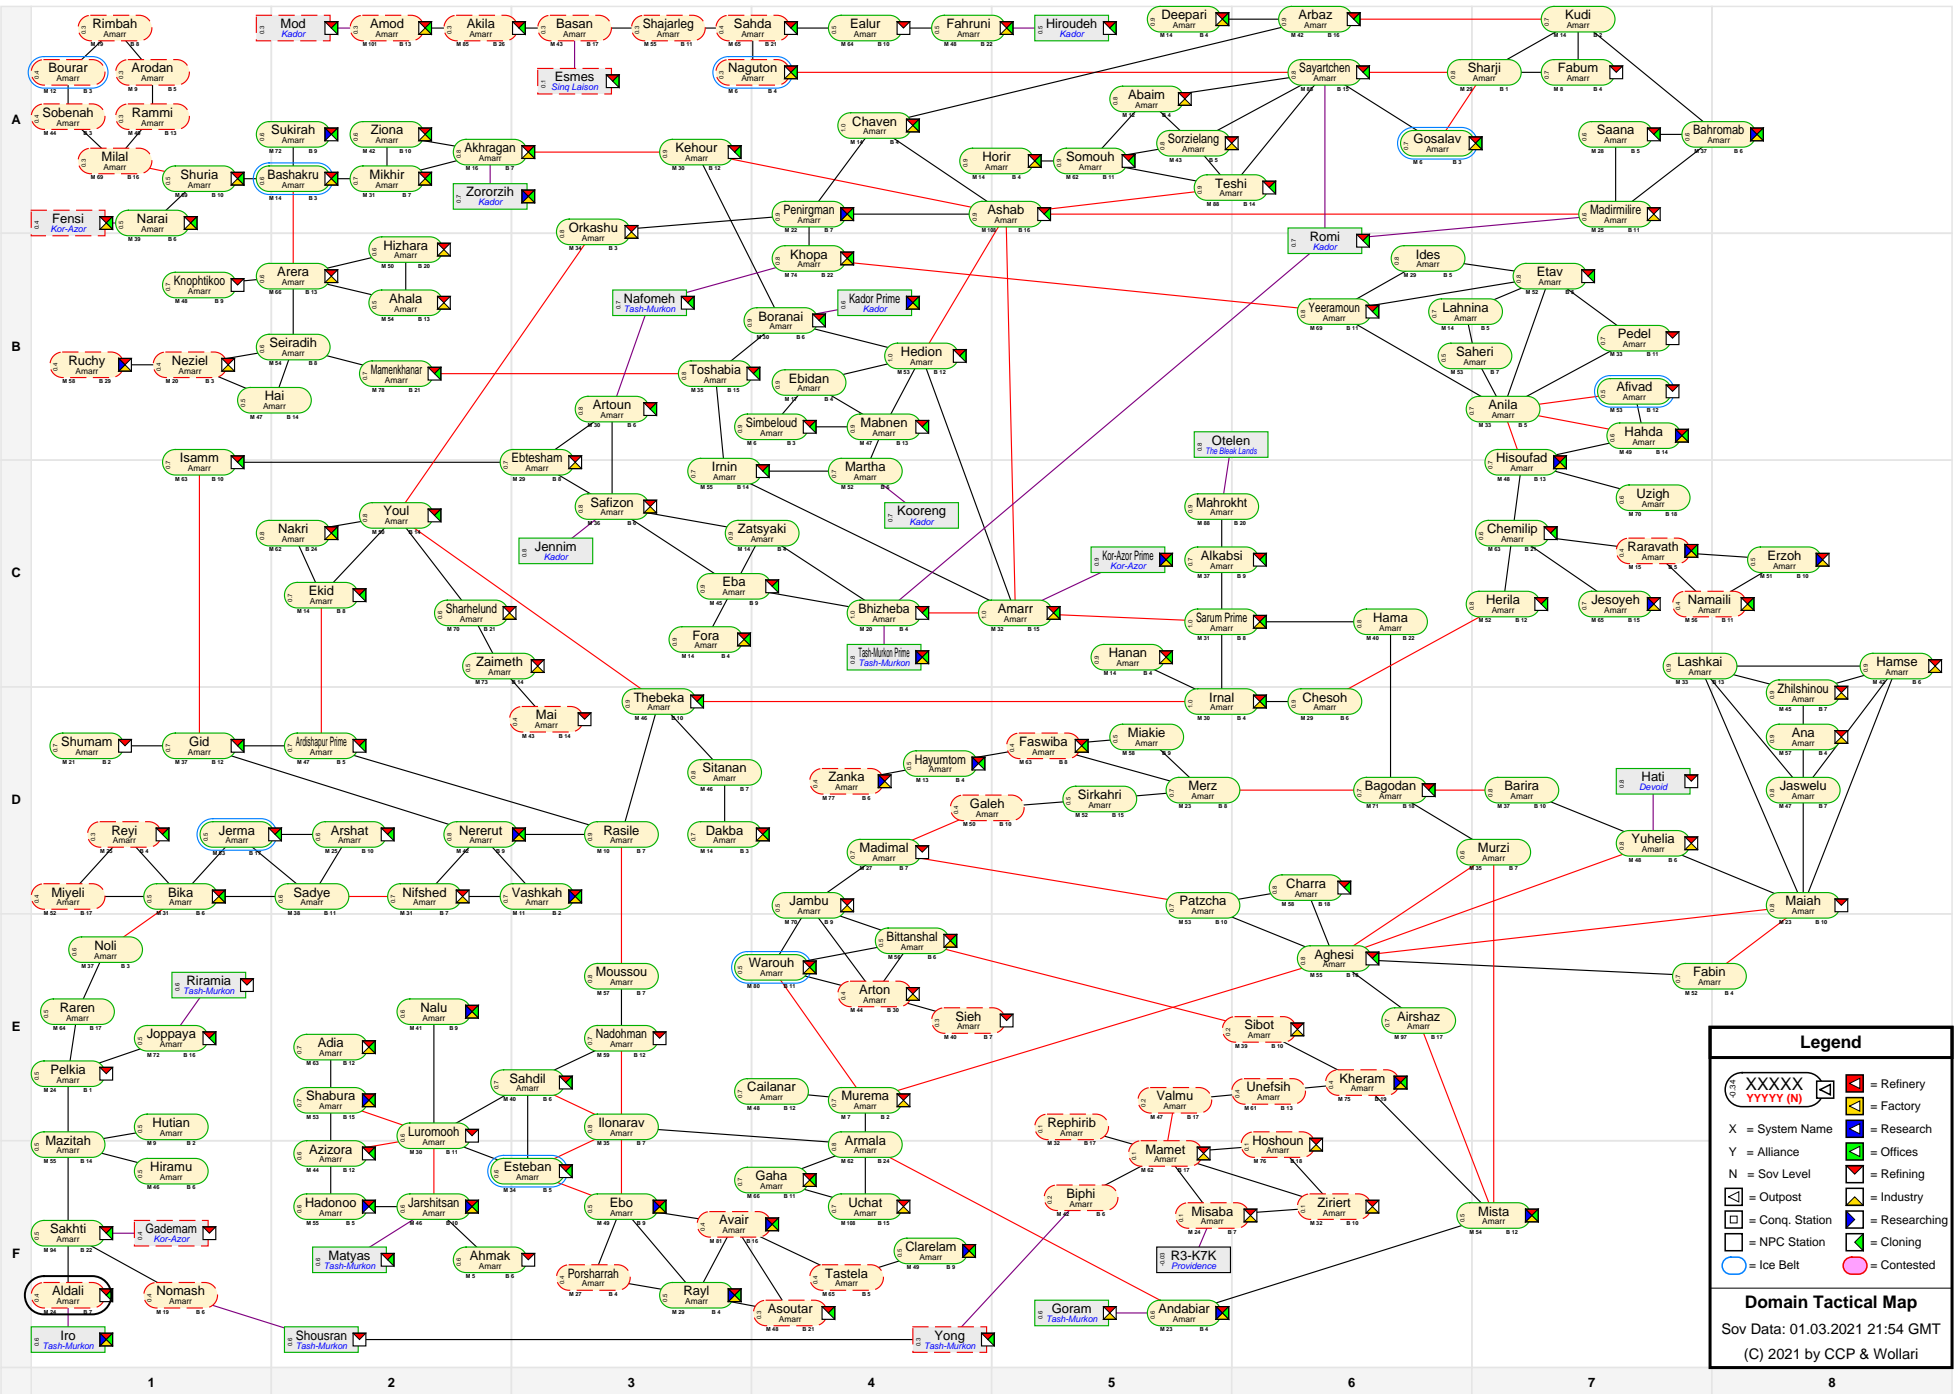

Domain Tactical Map

Legend

XXXXX
YYYY (N)
 = Refinery
 = Factory
 = Research
 = Offices
 = Refining
 = Industry
 = Conq. Station
 = NPC Station
 = Cloning
 = Ice Belt
 = Contested

Domain Tactical Map
 Sov Data: 01.03.2021 21:54 GMT
 (C) 2021 by CCP & Wollari