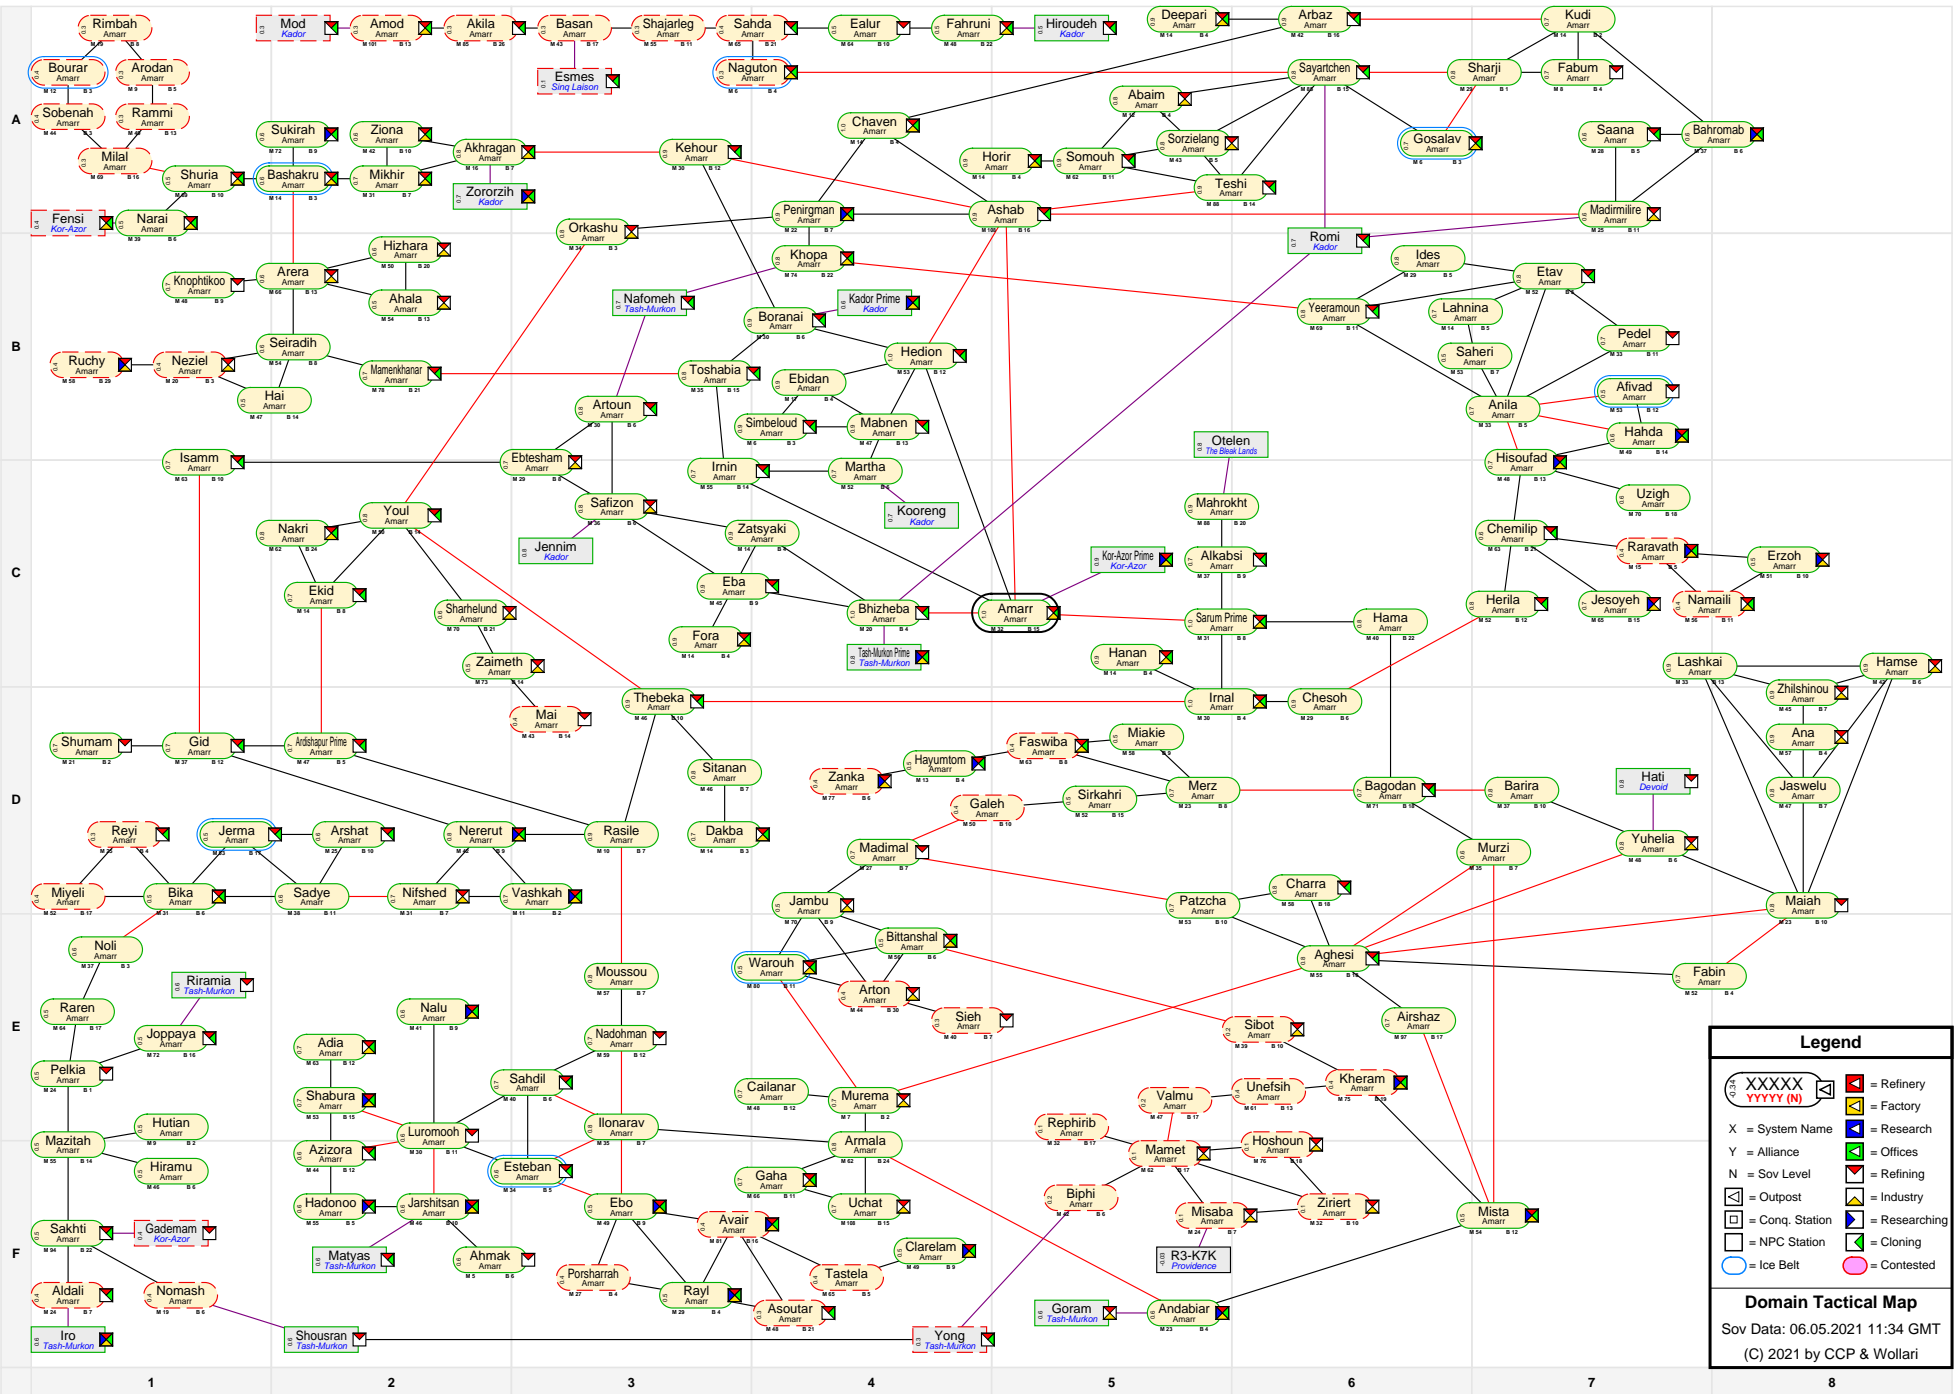

# Domain Tactical Map

**Legend**

- XXXXX (with icons) = Refinery
- XXXXX (with icon) = Factory
- X = System Name
- Y = Alliance
- N = Sov Level
- R = Refining
- O = Outpost
- C = Conq. Station
- N = NPC Station
- C = Cloning
- Contested

**Domain Tactical Map**  
 Sov Data: 06.05.2021 11:34 GMT  
 (C) 2021 by CCP & Wollari