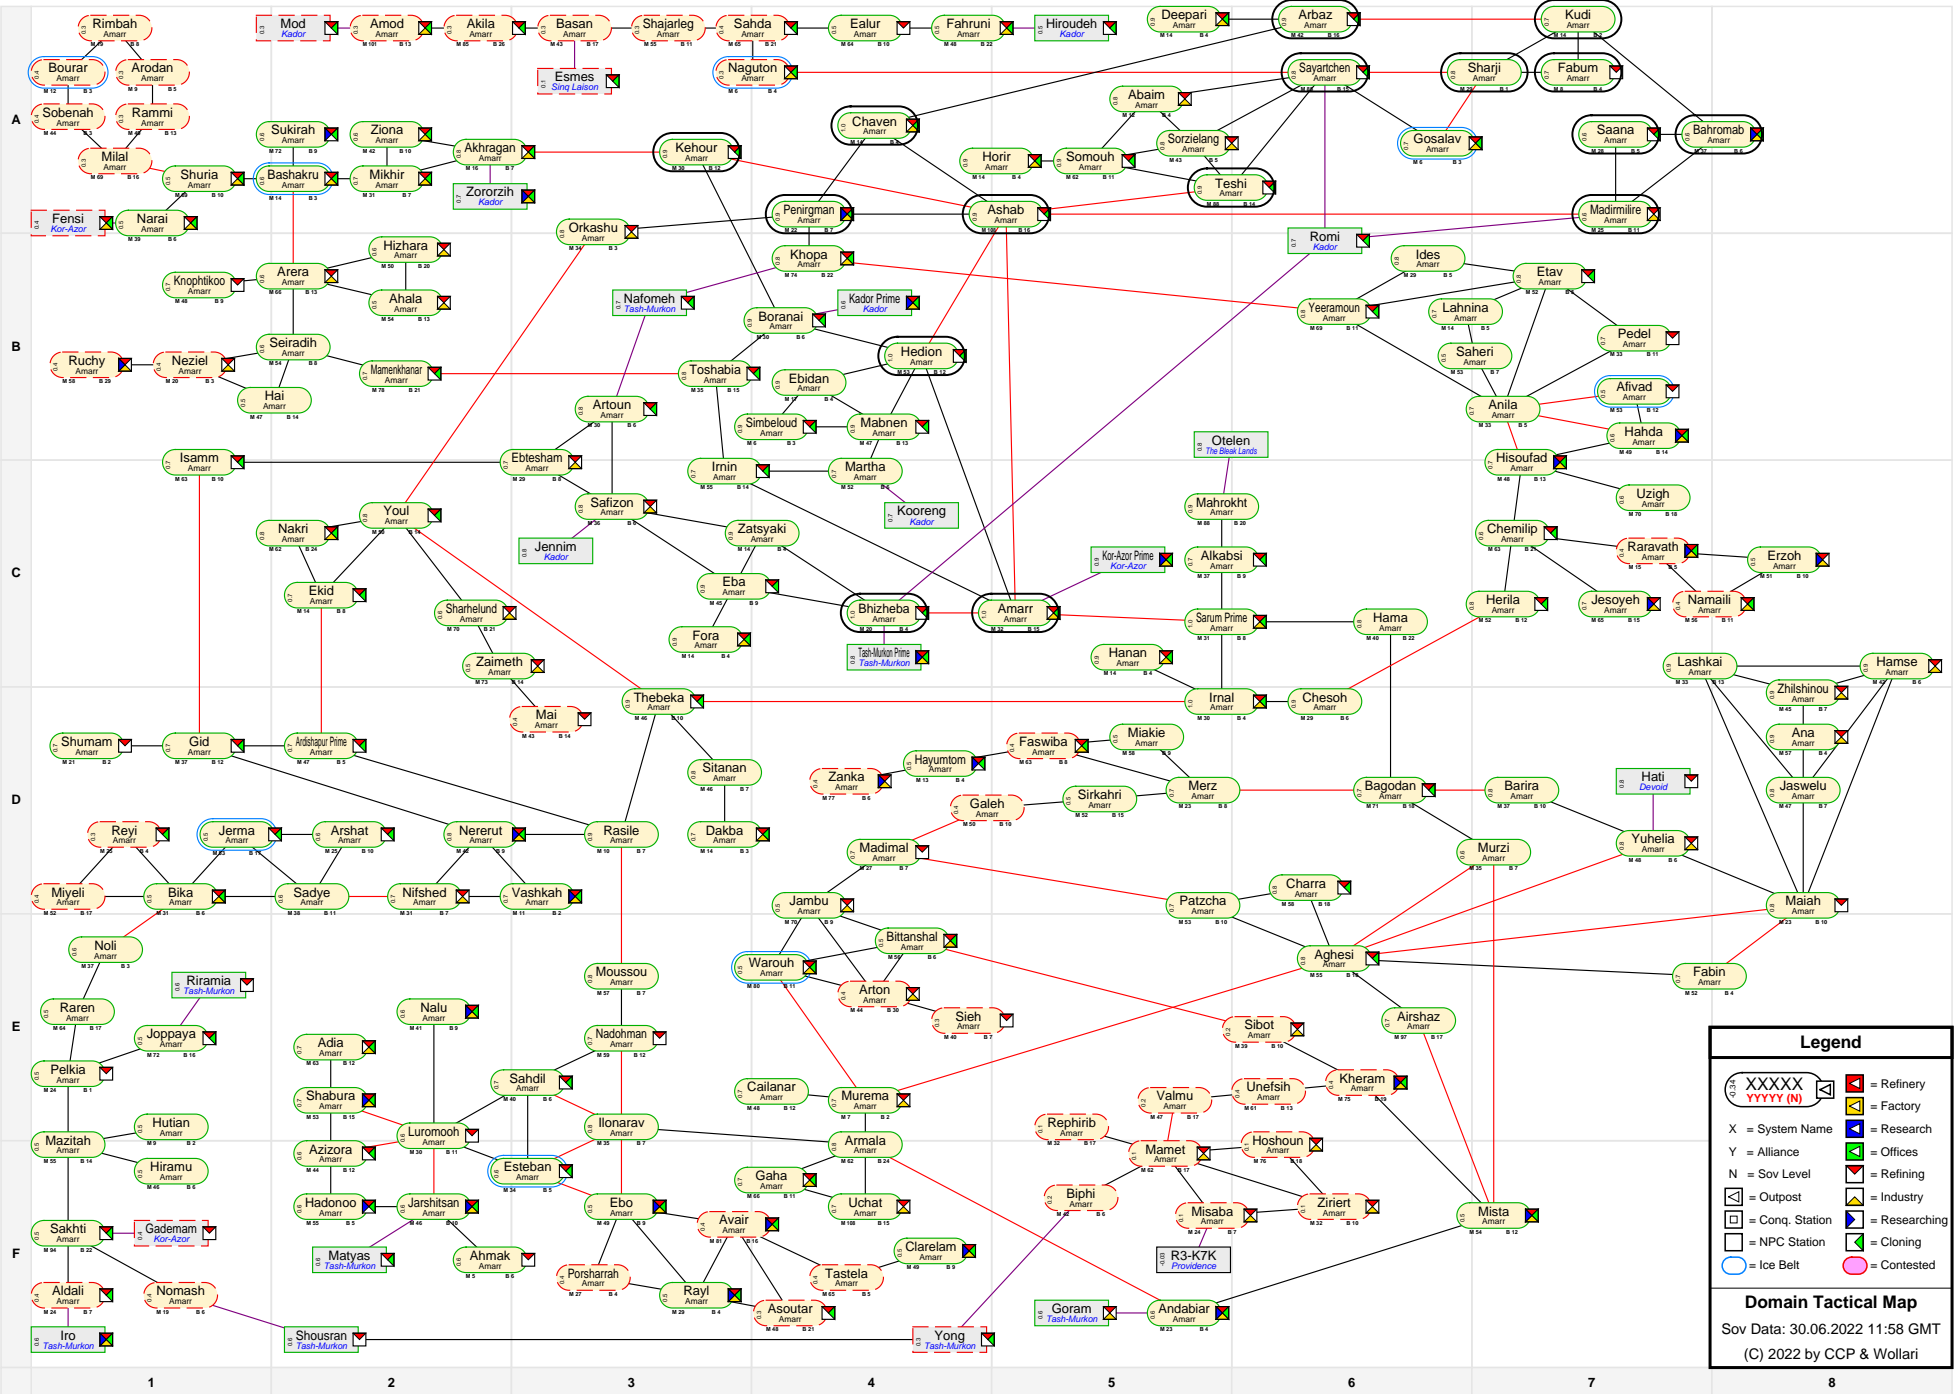

# Domain Tactical Map

**Legend**

- XXXXX (Red square) = Refinery
- XXXXX (Yellow square) = Factory
- X (Blue square) = Research
- Y (Green square) = Offices
- N (White square) = Sov Level
- XXXXX (Red square) = Refining
- XXXXX (White square) = Industry
- XXXXX (White square) = Conq. Station
- XXXXX (White square) = Researching
- XXXXX (White square) = NPC Station
- XXXXX (White square) = Cloning
- XXXXX (White square) = Contested

**Domain Tactical Map**  
 Sov Data: 30.06.2022 11:58 GMT  
 (C) 2022 by CCP & Wollari