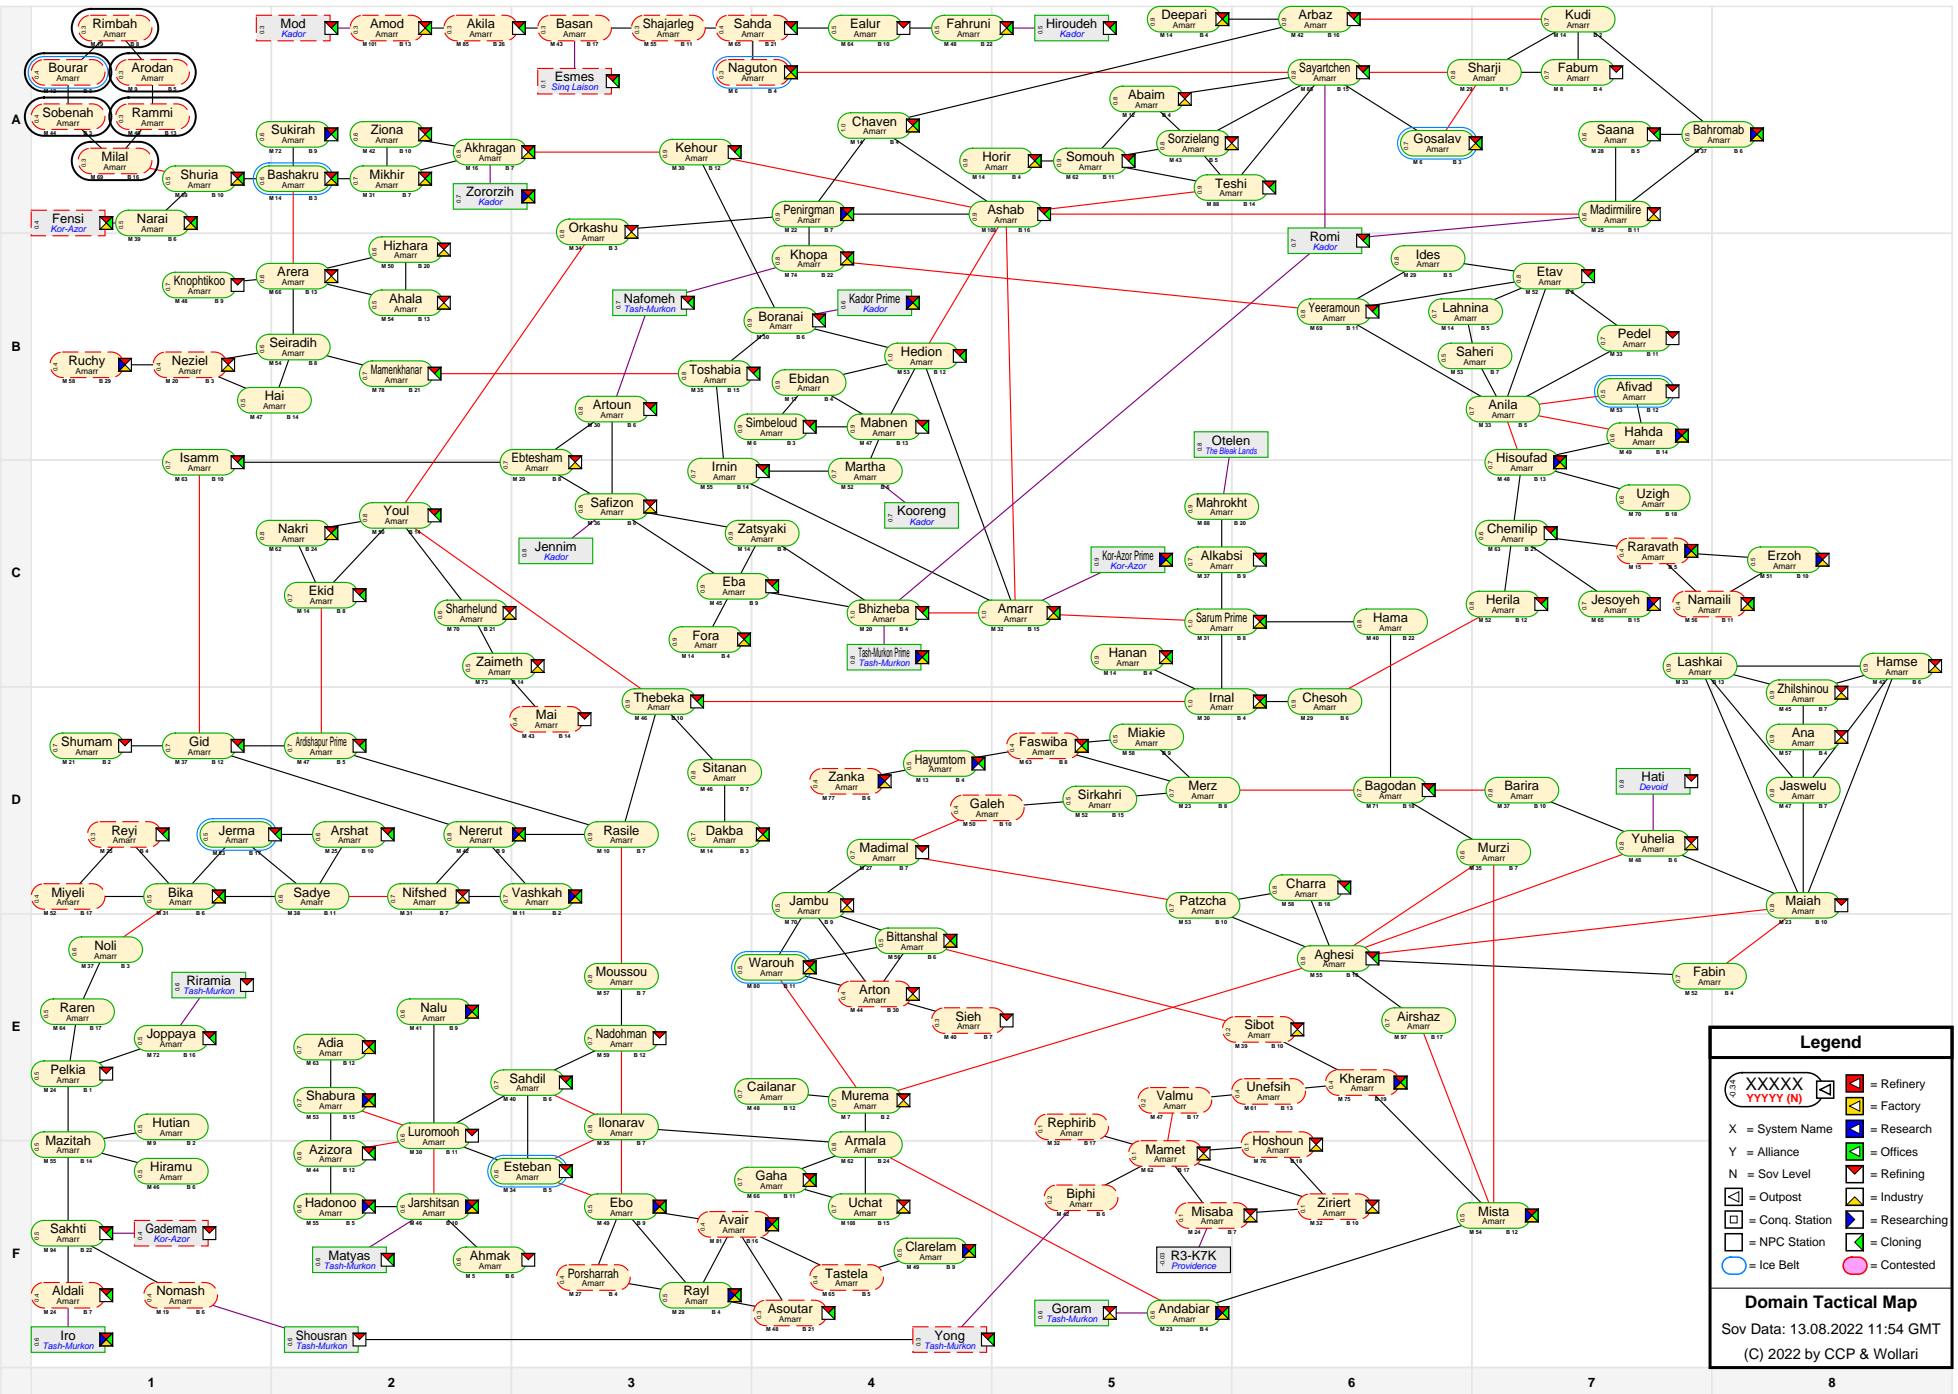

Domain Tactical Map

Legend

XXXXX
YYYY (N) = Refinery
X = System Name
Y = Alliance
N = Sov Level
I = Refining
I = Industry
P = Post
C = Conq. Station
N = NPC Station
C = Cloning
C = Contested
C = Ice Belt

Domain Tactical Map
 Sov Data: 13.08.2022 11:54 GMT
 (C) 2022 by CCP & Wollari