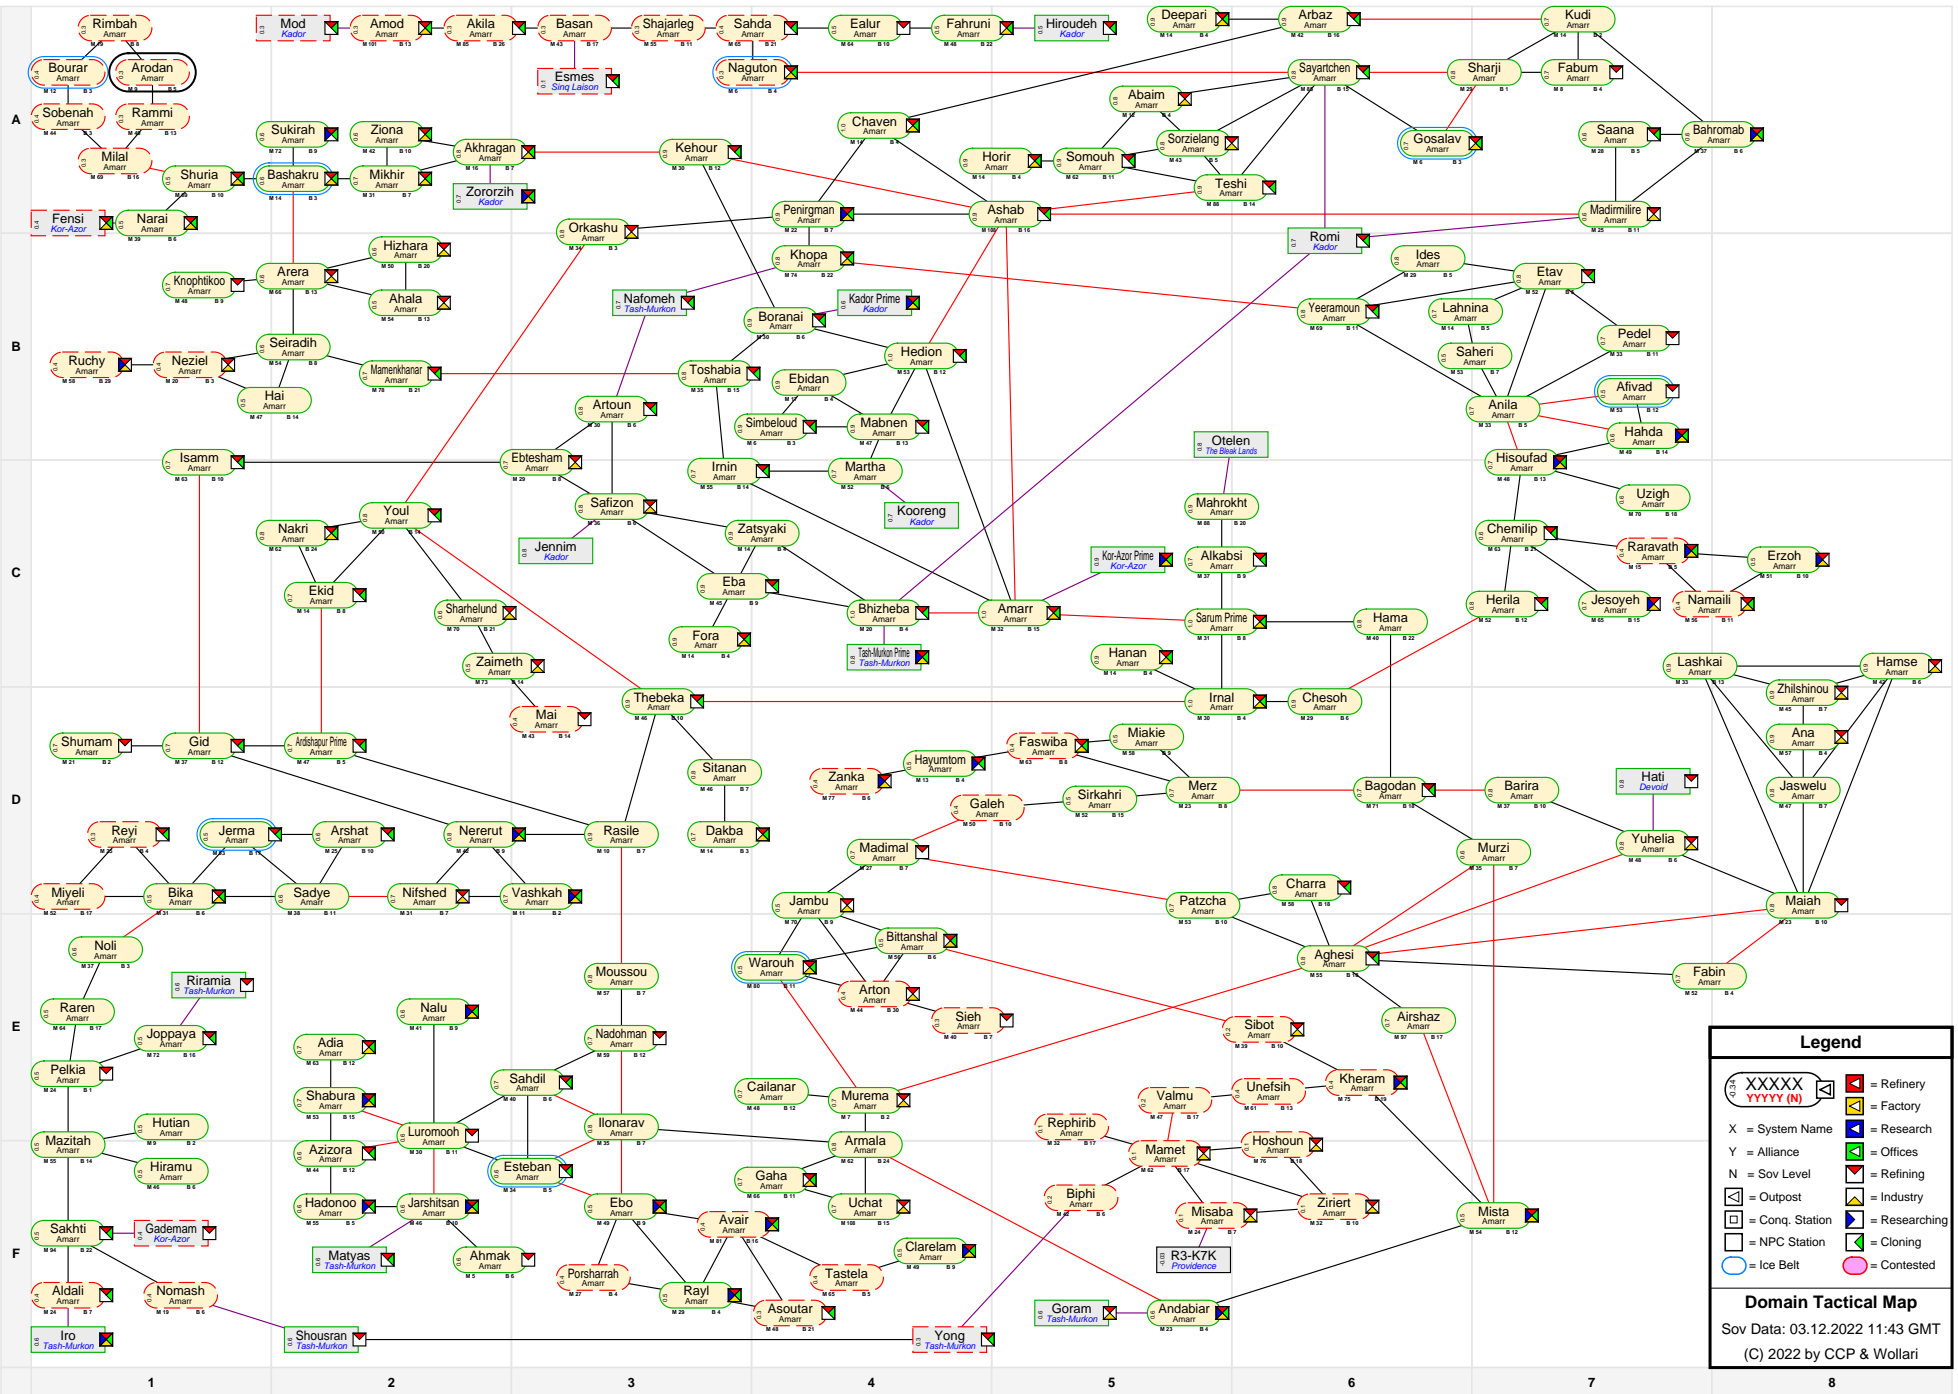

# Domain Tactical Map

**Legend**

XXXXX YYYY (N) = Refinery  
X = System Name  
Y = Alliance  
N = Sov Level  
X = Refining  
X = Postup  
X = Industry  
X = Conq. Station  
X = Researching  
X = NPC Station  
X = Cloning  
X = Contested

**Domain Tactical Map**  
 Sov Data: 03.12.2022 11:43 GMT  
 (C) 2022 by CCP & Wollari