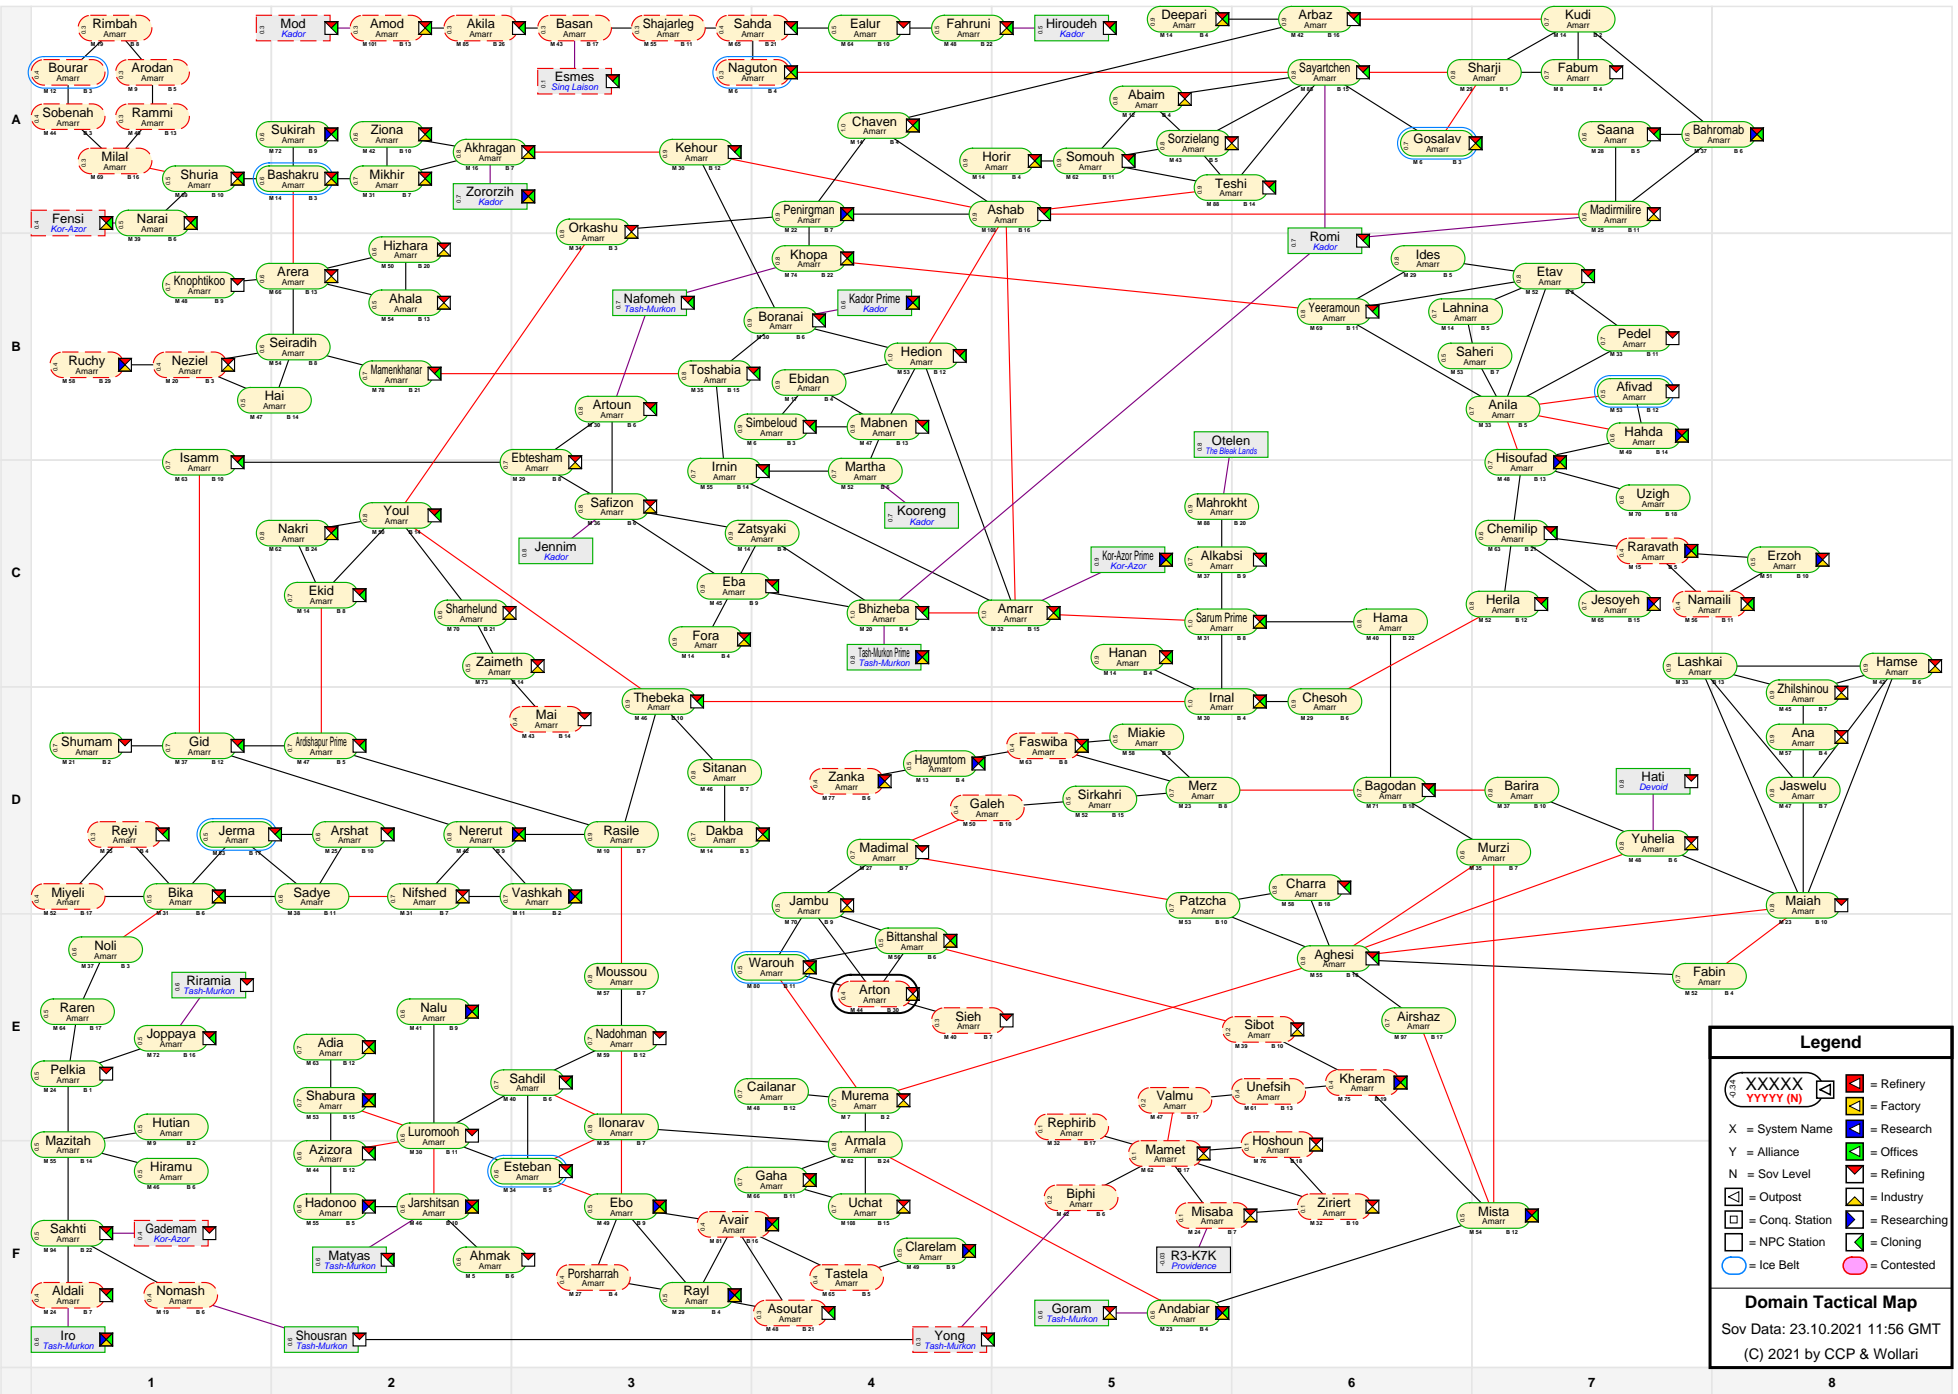

# Domain Tactical Map

**Legend**

- XXXXX (with icons) = Refinery
- XXXXX (with icon) = Factory
- X = System Name
- Y = Alliance
- N = Sov Level
- O = Postup
- (with icon) = Conq. Station
- (with icon) = NPC Station
- (with icon) = Cloning
- (with icon) = Research
- (with icon) = Refining
- (with icon) = Industry
- (with icon) = Offices
- (with icon) = Contested
- (with icon) = Ice Belt

**Domain Tactical Map**  
 Sov Data: 23.10.2021 11:56 GMT  
 (C) 2021 by CCP & Wollari