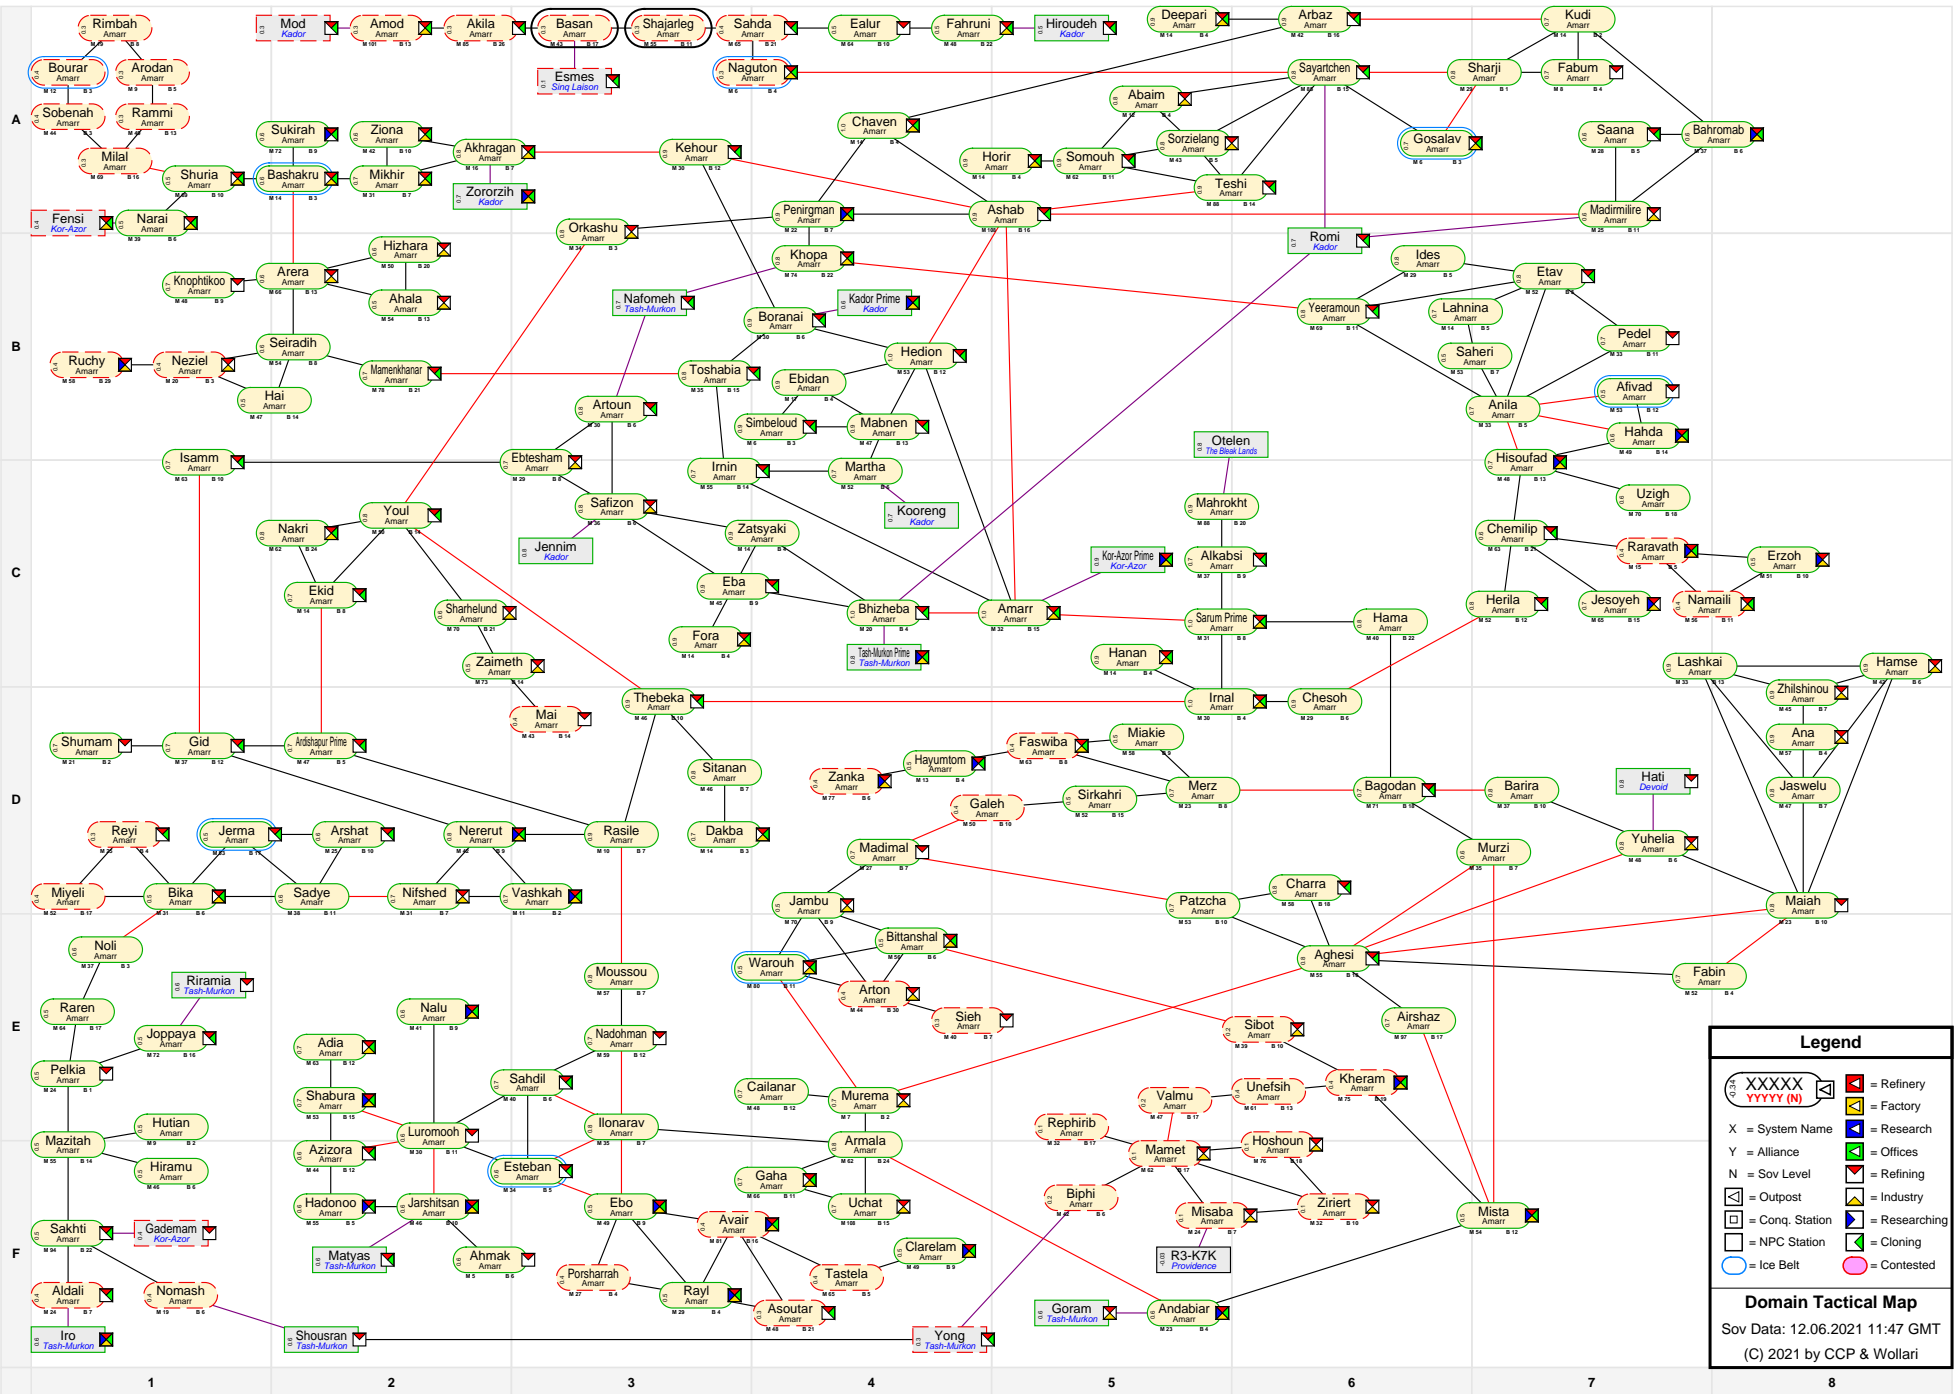

Domain Tactical Map

Legend

XXXXX
YYYY (N) ■ = Refinery
X ■ = Factory
X ■ = Research
Y ■ = Offices
N ■ = Refining
I ■ = Industry
C ■ = Conq. Station
NPC ■ = NPC Station
Cloning ■ = Cloning

Domain Tactical Map
 Sov Data: 12.06.2021 11:47 GMT
 (C) 2021 by CCP & Wollari