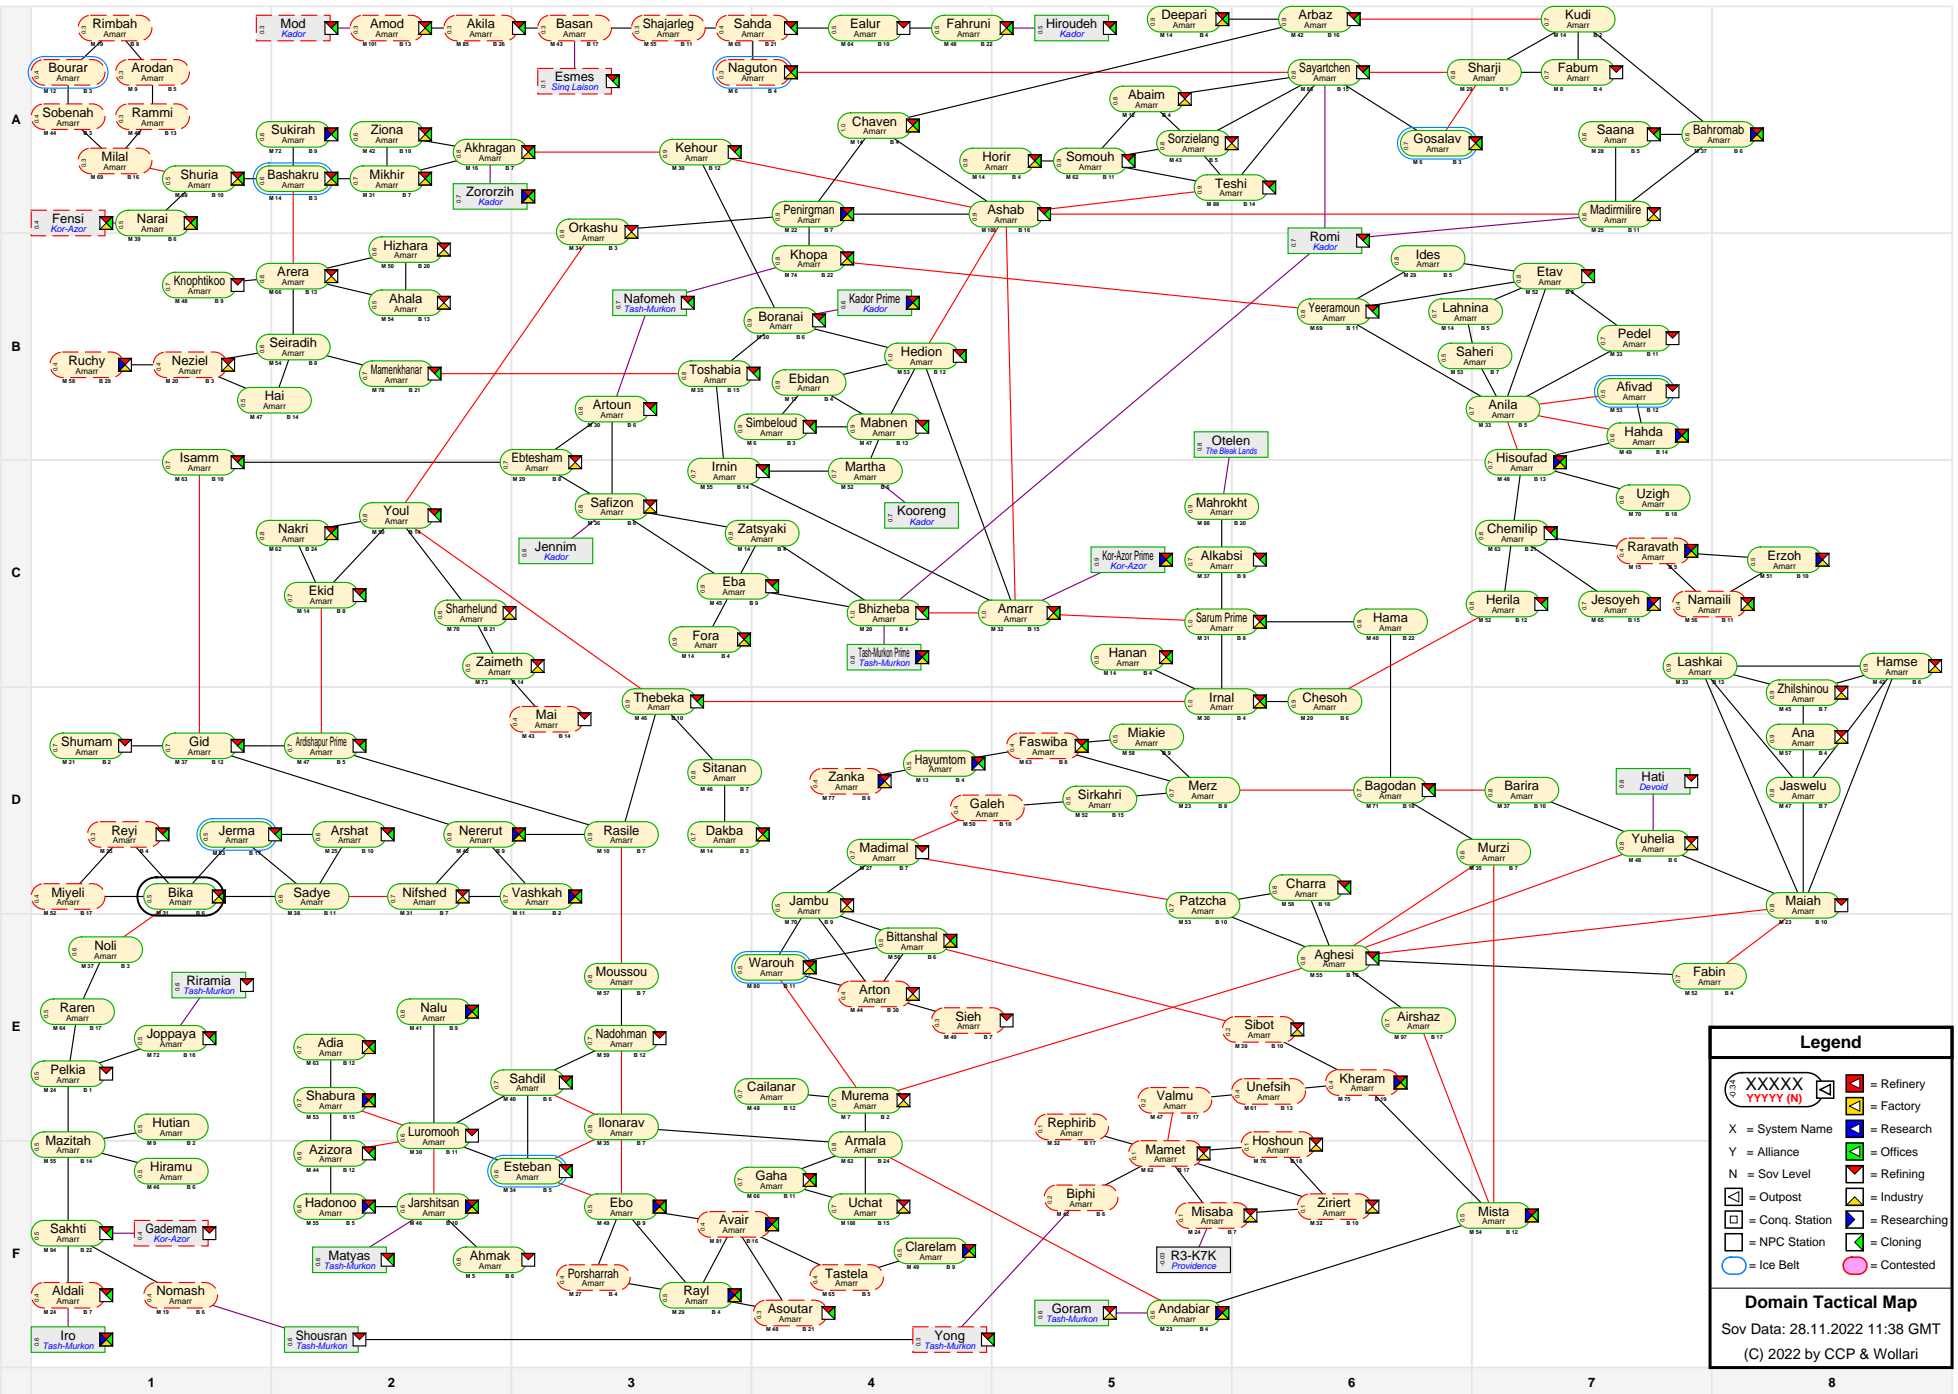

Domain Tactical Map

Legend

- XXXXX (red square) = Refinery
- YYYY (N) (yellow square) = Factory
- X = System Name
- Y = Alliance
- N = Sov Level
- (red square) = Refining
- (white square) = Industry
- (blue square with C) = Conq. Station
- (blue square with R) = Research
- (white square) = NPC Station
- (blue circle) = Cloning
- (pink circle) = Contested

Domain Tactical Map
 Sov Data: 28.11.2022 11:38 GMT
 (C) 2022 by CCP & Wollari