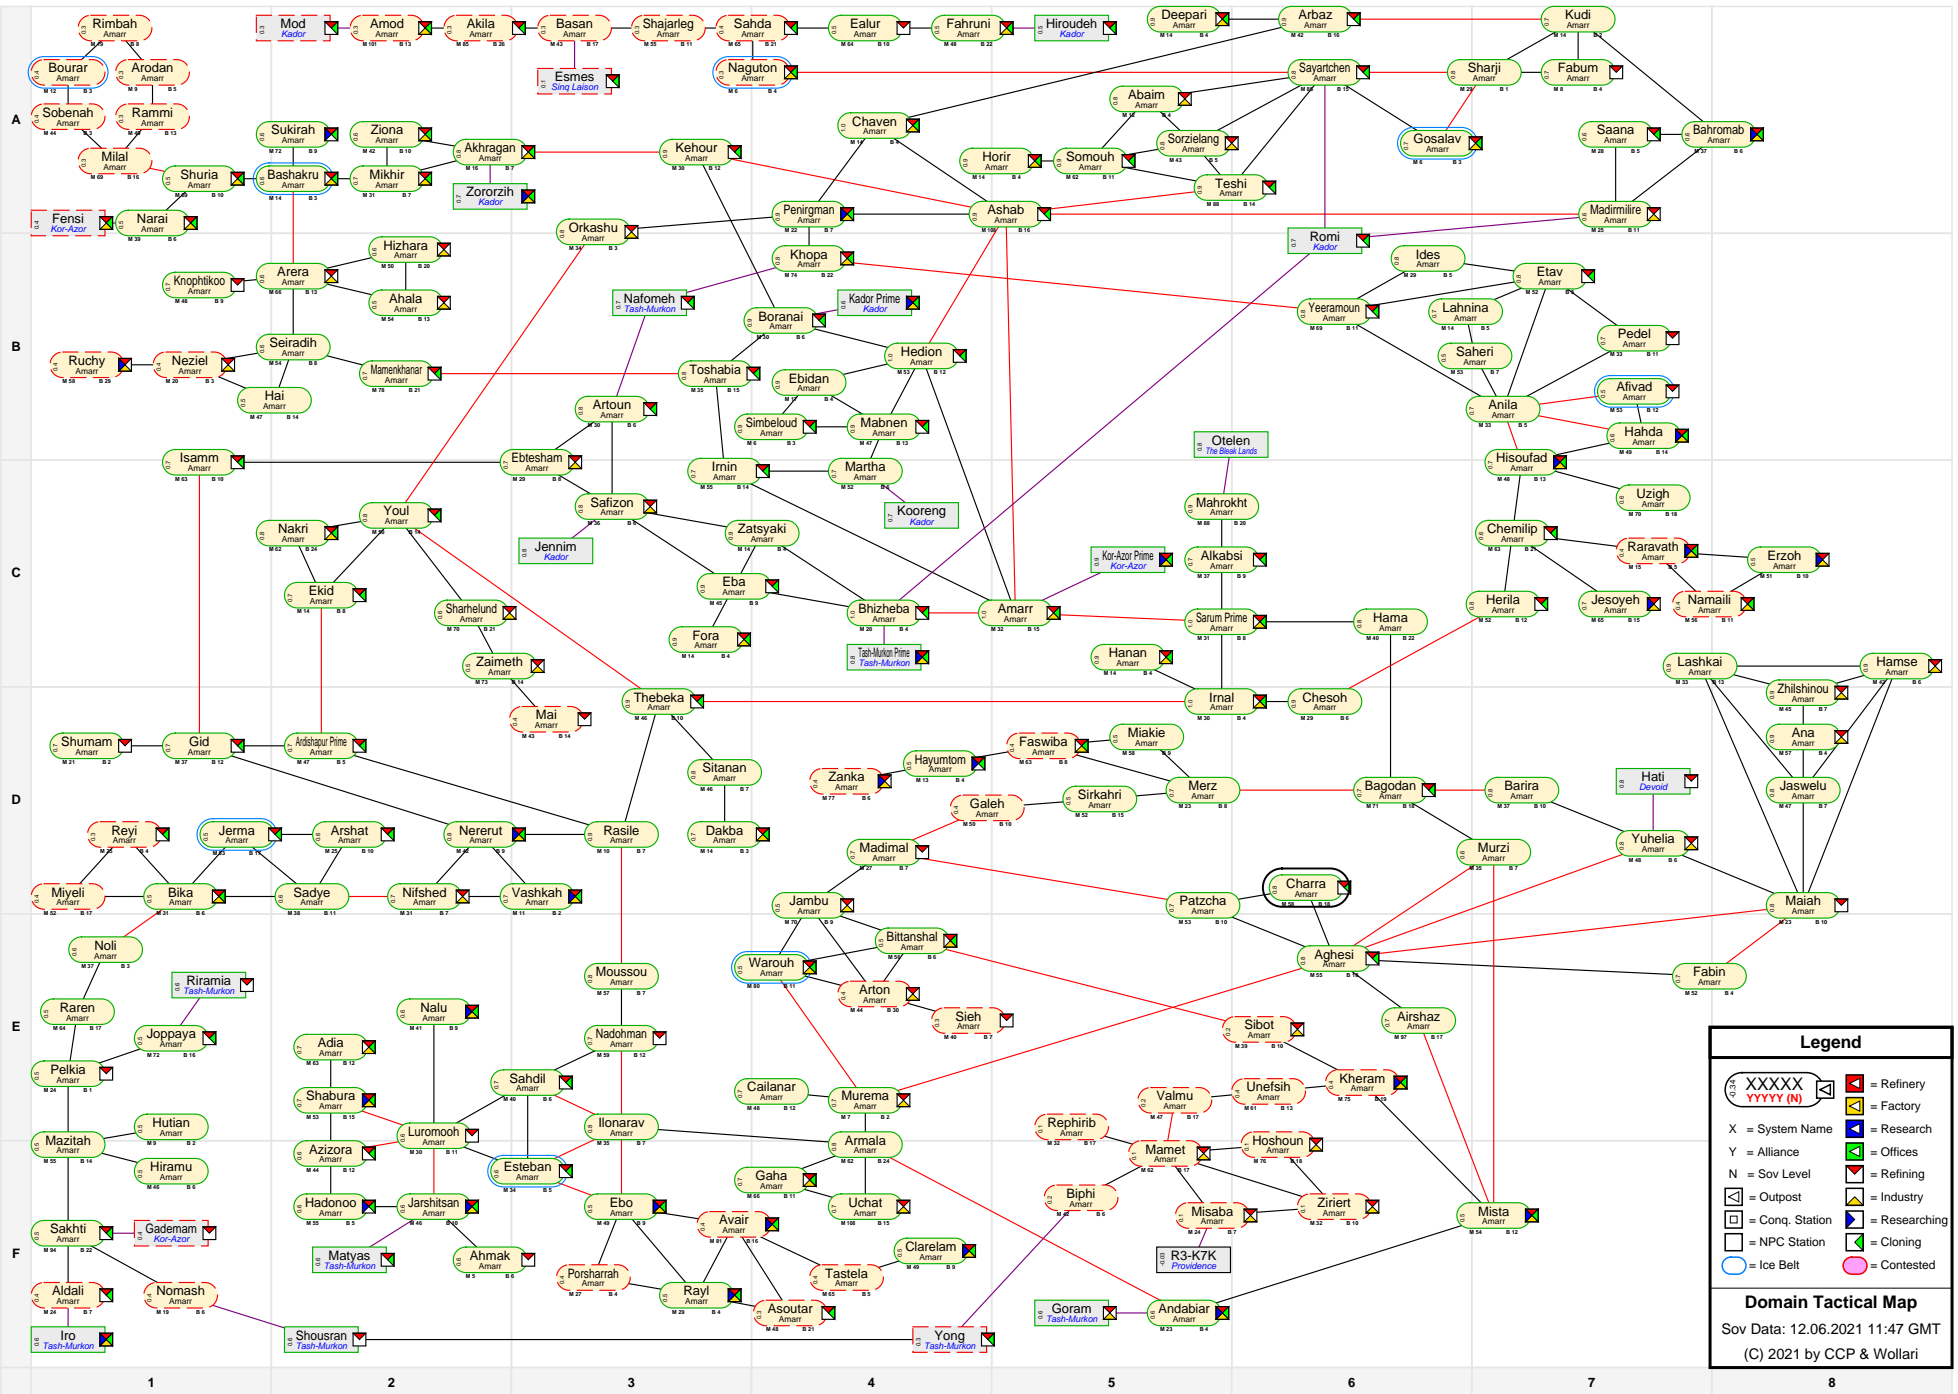

# Domain Tactical Map

**Legend**

- XXXXX (with icon) = Refinery
- YYYY (N) (with icon) = Factory
- X = System Name
- Y = Alliance
- N = Sov Level
- O = Refining
- P = Outpost
- R = Conq. Station
- C = NPC Station
- Cloning (with icon)
- Researching (with icon)
- Industry (with icon)
- Offices (with icon)
- Research (with icon)

**Domain Tactical Map**  
 Sov Data: 12.06.2021 11:47 GMT  
 (C) 2021 by CCP & Wollari