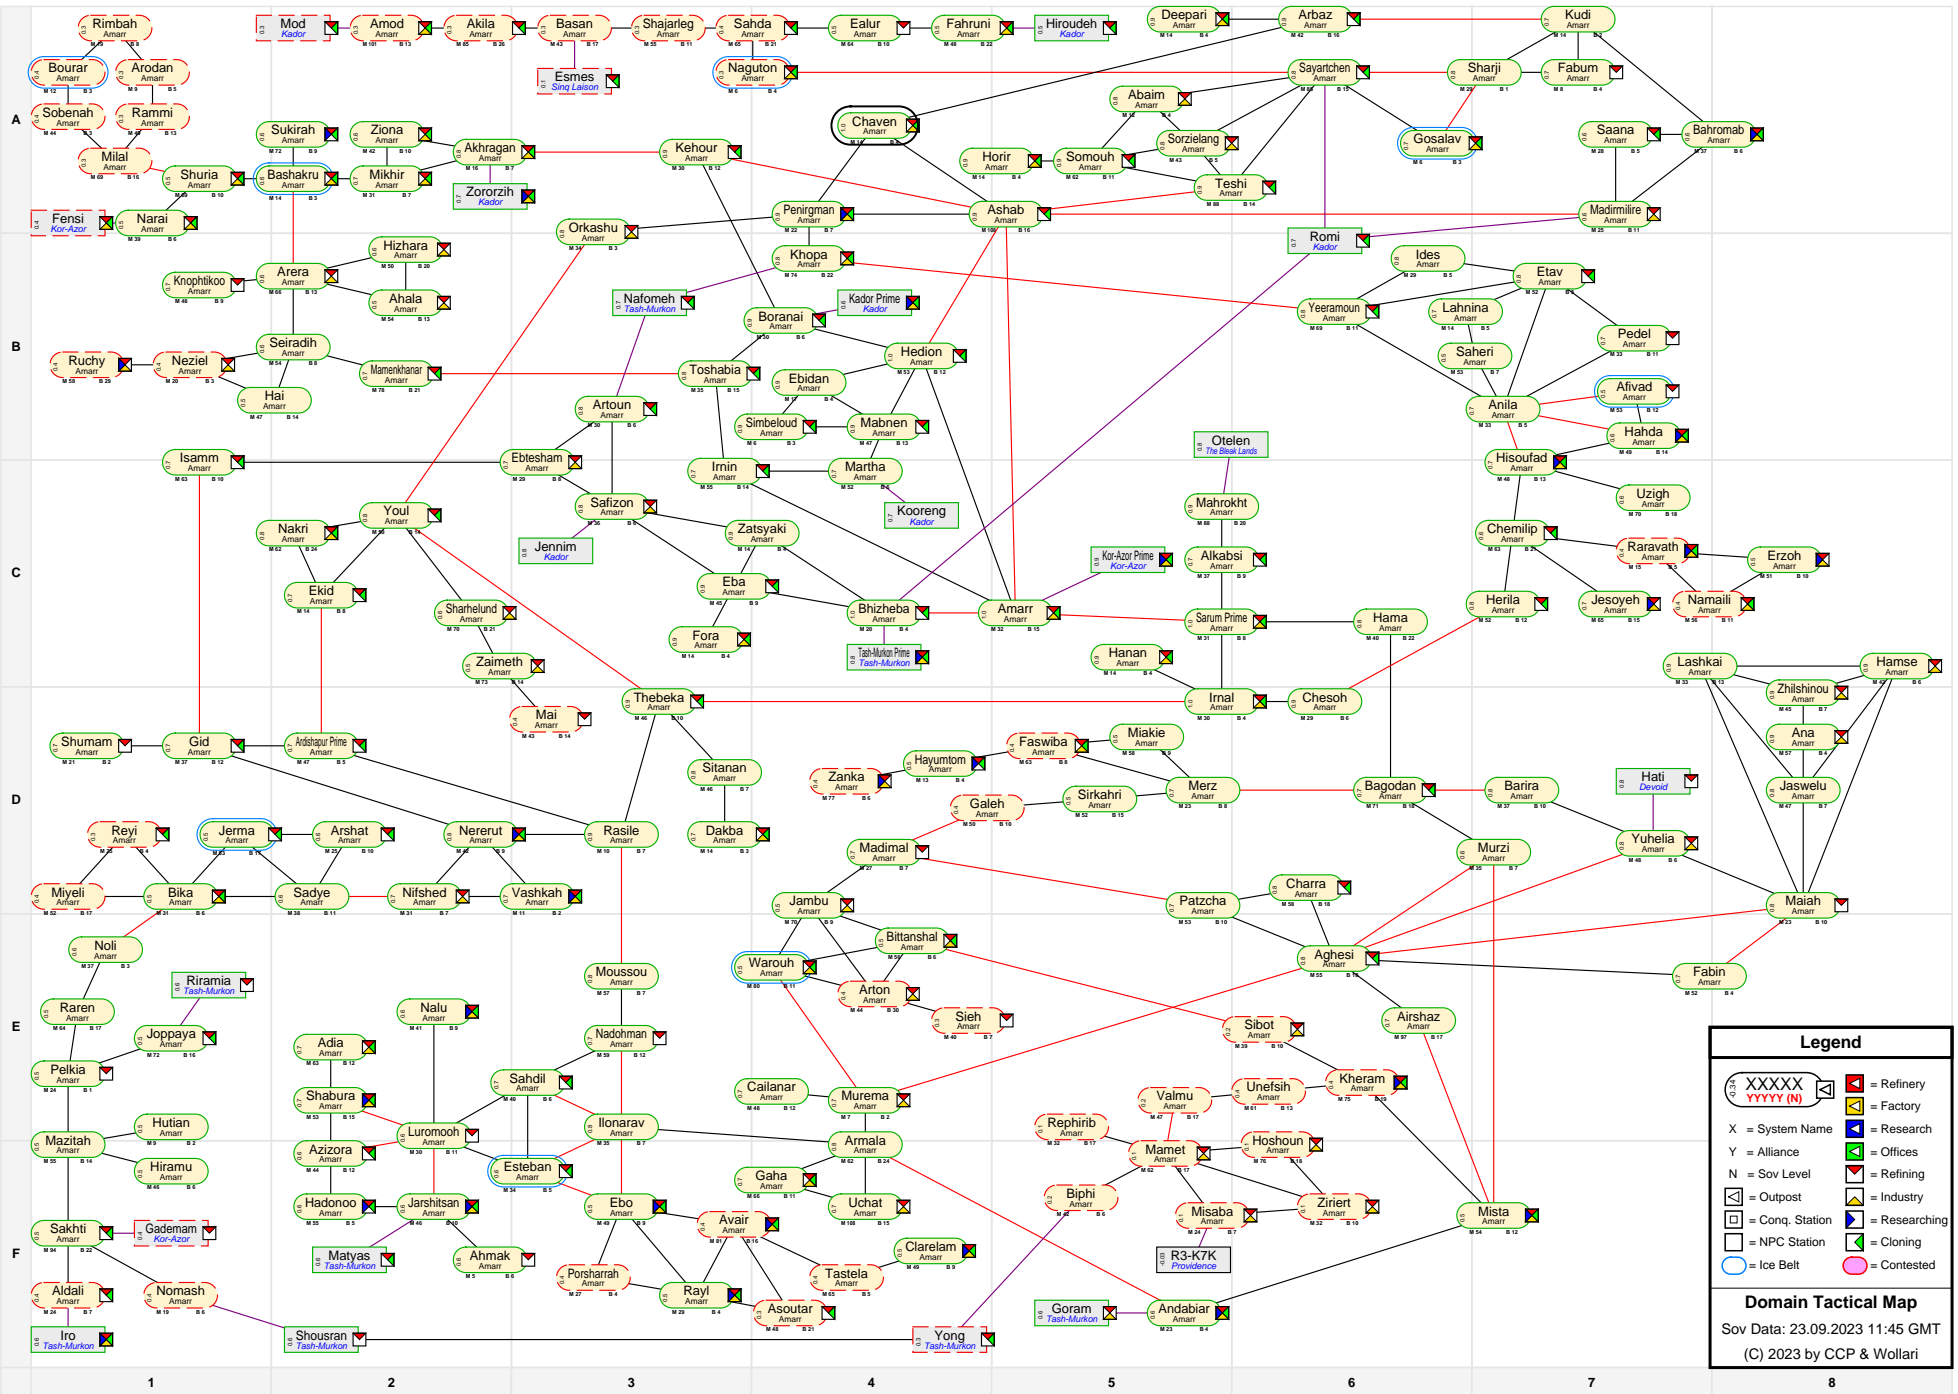

Domain Tactical Map

Legend

- XXXXX (with status icon) = Refinery
- XXXXX (with status icon) = Factory
- X = System Name
- Y = Alliance
- N = Sov Level
- O = Postup
- P = Conq. Station
- R = NPC Station
- C = Cloning
- Red line = Research
- Purple line = Offices
- Black line = Refining
- Blue line = Industry
- Green line = Conq. Station
- Yellow line = Researching
- Blue circle = Ice Belt
- Pink circle = Contested

Domain Tactical Map
 Sov Data: 23.09.2023 11:45 GMT
 (C) 2023 by CCP & Wollari