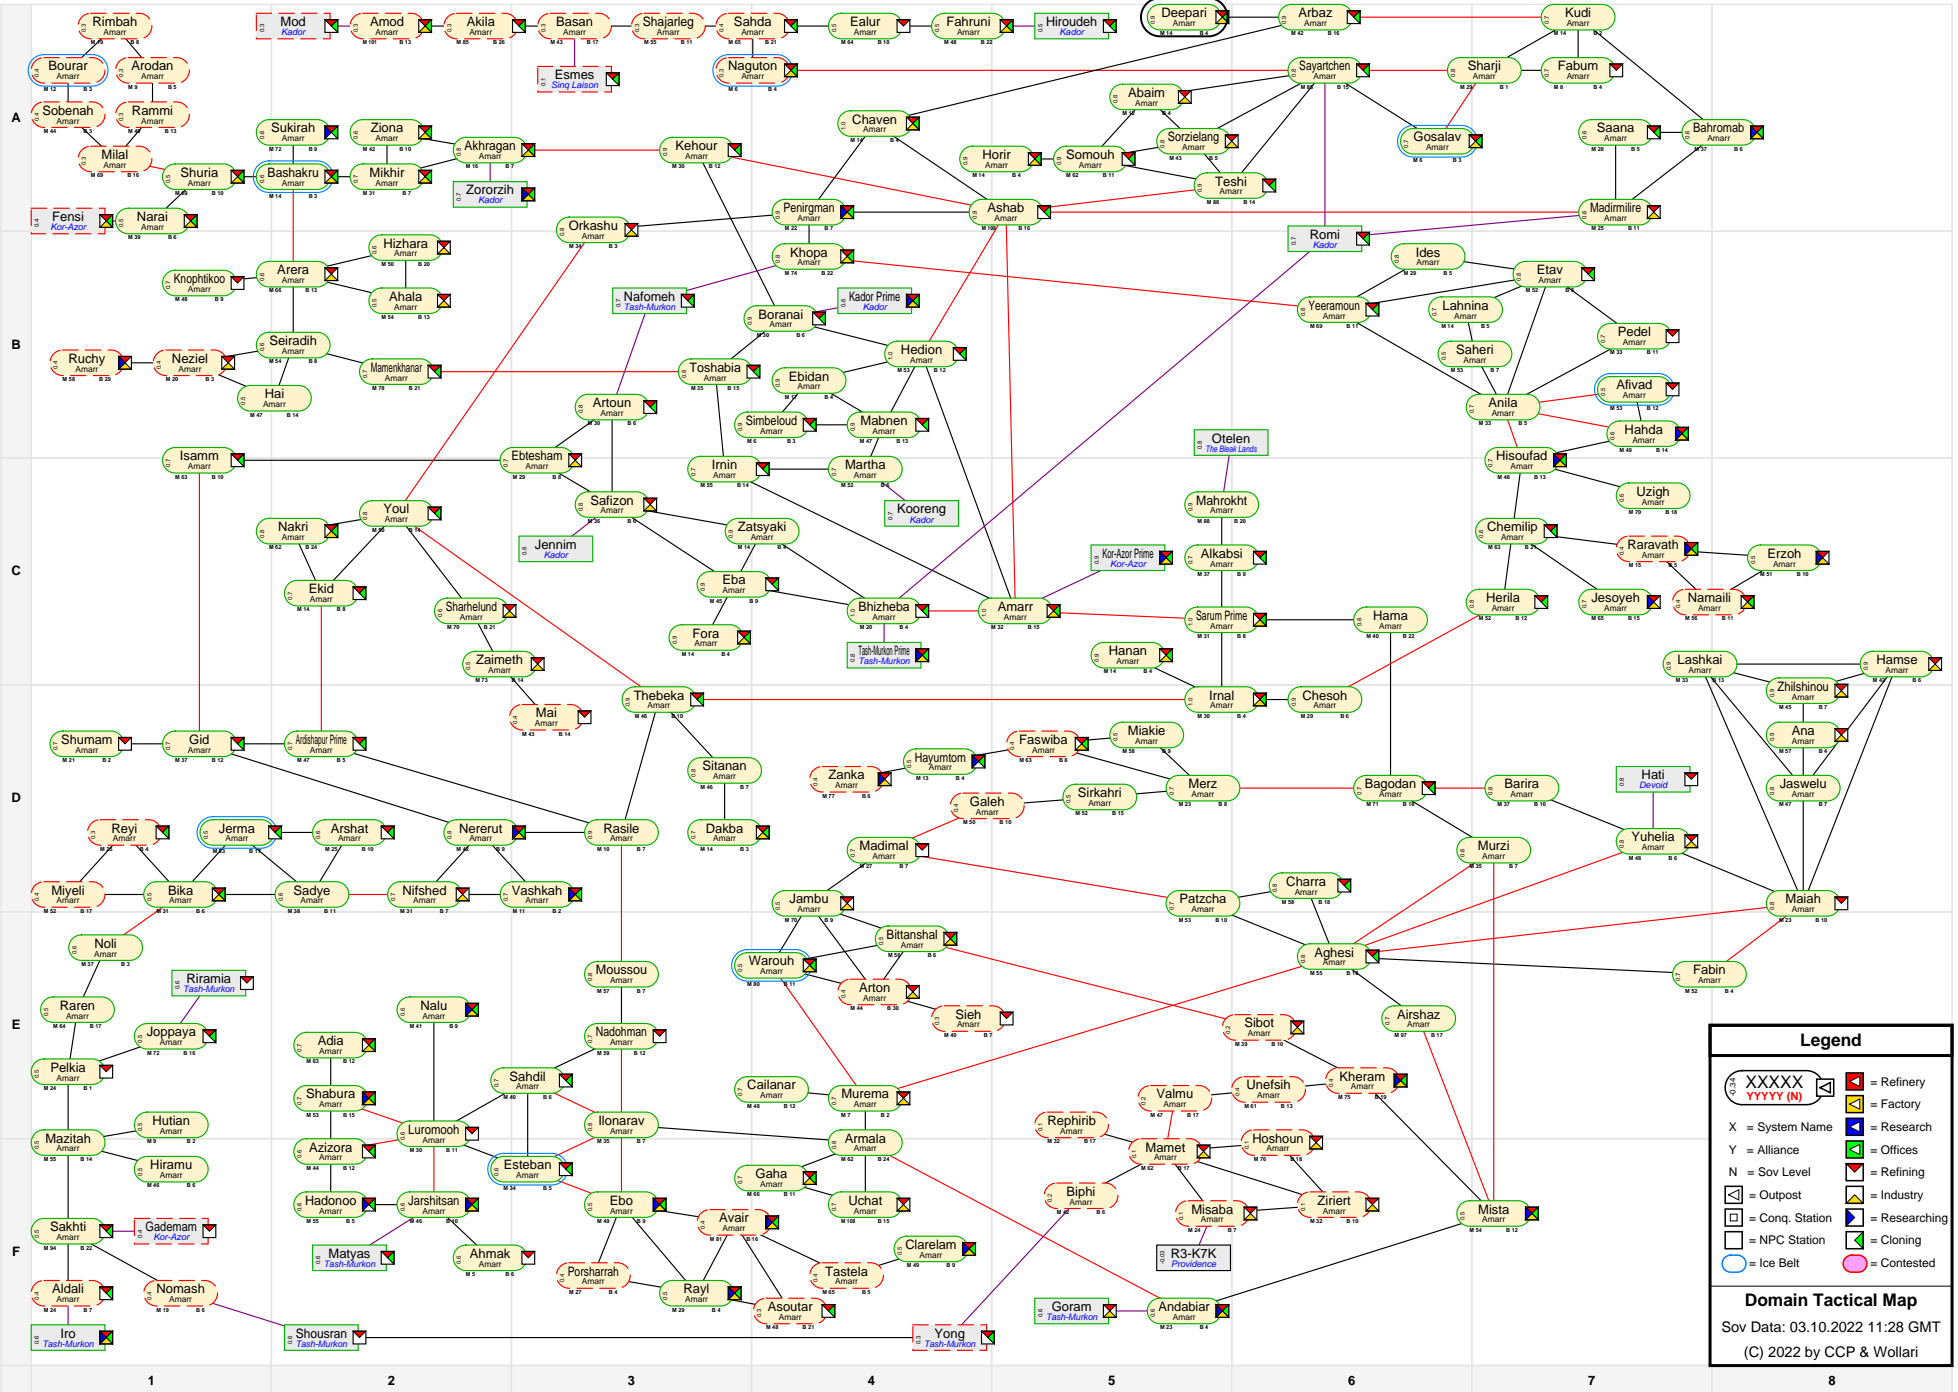

# Domain Tactical Map

**Legend**

- XXXXX YYYYY (N) [Icon] = Refinery
- X [Icon] = System Name
- Y [Icon] = Alliance
- N [Icon] = Sov Level
- [Icon] = Refining
- [Icon] = Outpost
- [Icon] = Conq. Station
- [Icon] = NPC Station
- [Icon] = Cloning
- [Icon] = Research
- [Icon] = Contested

**Domain Tactical Map**  
 Sov Data: 03.10.2022 11:28 GMT  
 (C) 2022 by CCP & Wollari