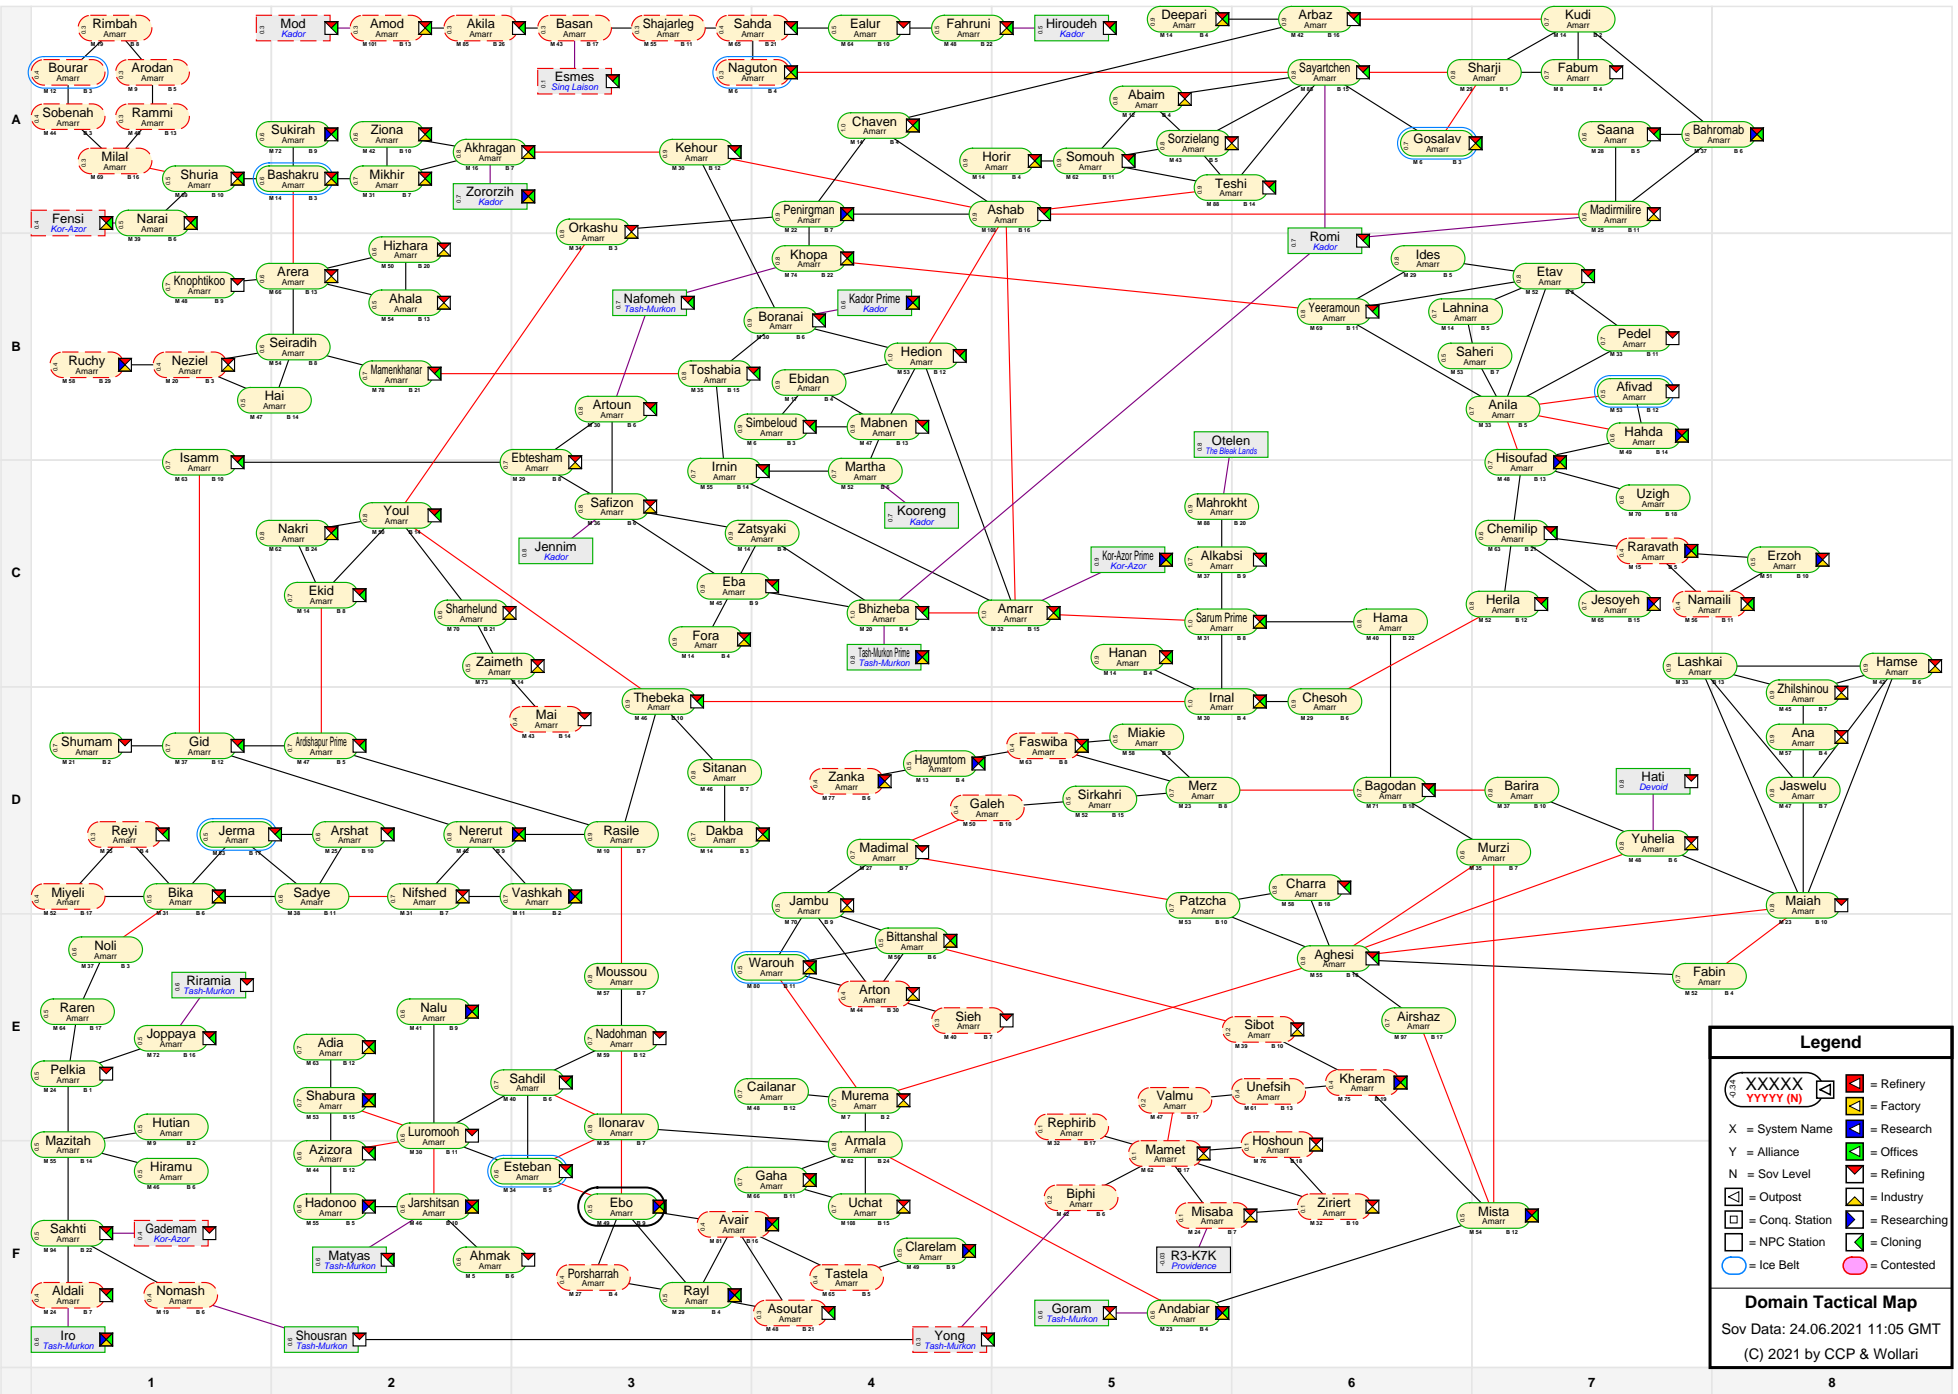

Domain Tactical Map

Legend

- XXXXX (with status icon) = Refinery
- XXXXX (with status icon) = Factory
- X = System Name
- Y = Alliance
- N = Sov Level
- = Outpost
- = Conq. Station
- = NPC Station
- = Cloning
- = Contested
- (with status icon) = Research
- (with status icon) = Offices
- (with status icon) = Refining
- (with status icon) = Industry

Domain Tactical Map
 Sov Data: 24.06.2021 11:05 GMT
 (C) 2021 by CCP & Wollari