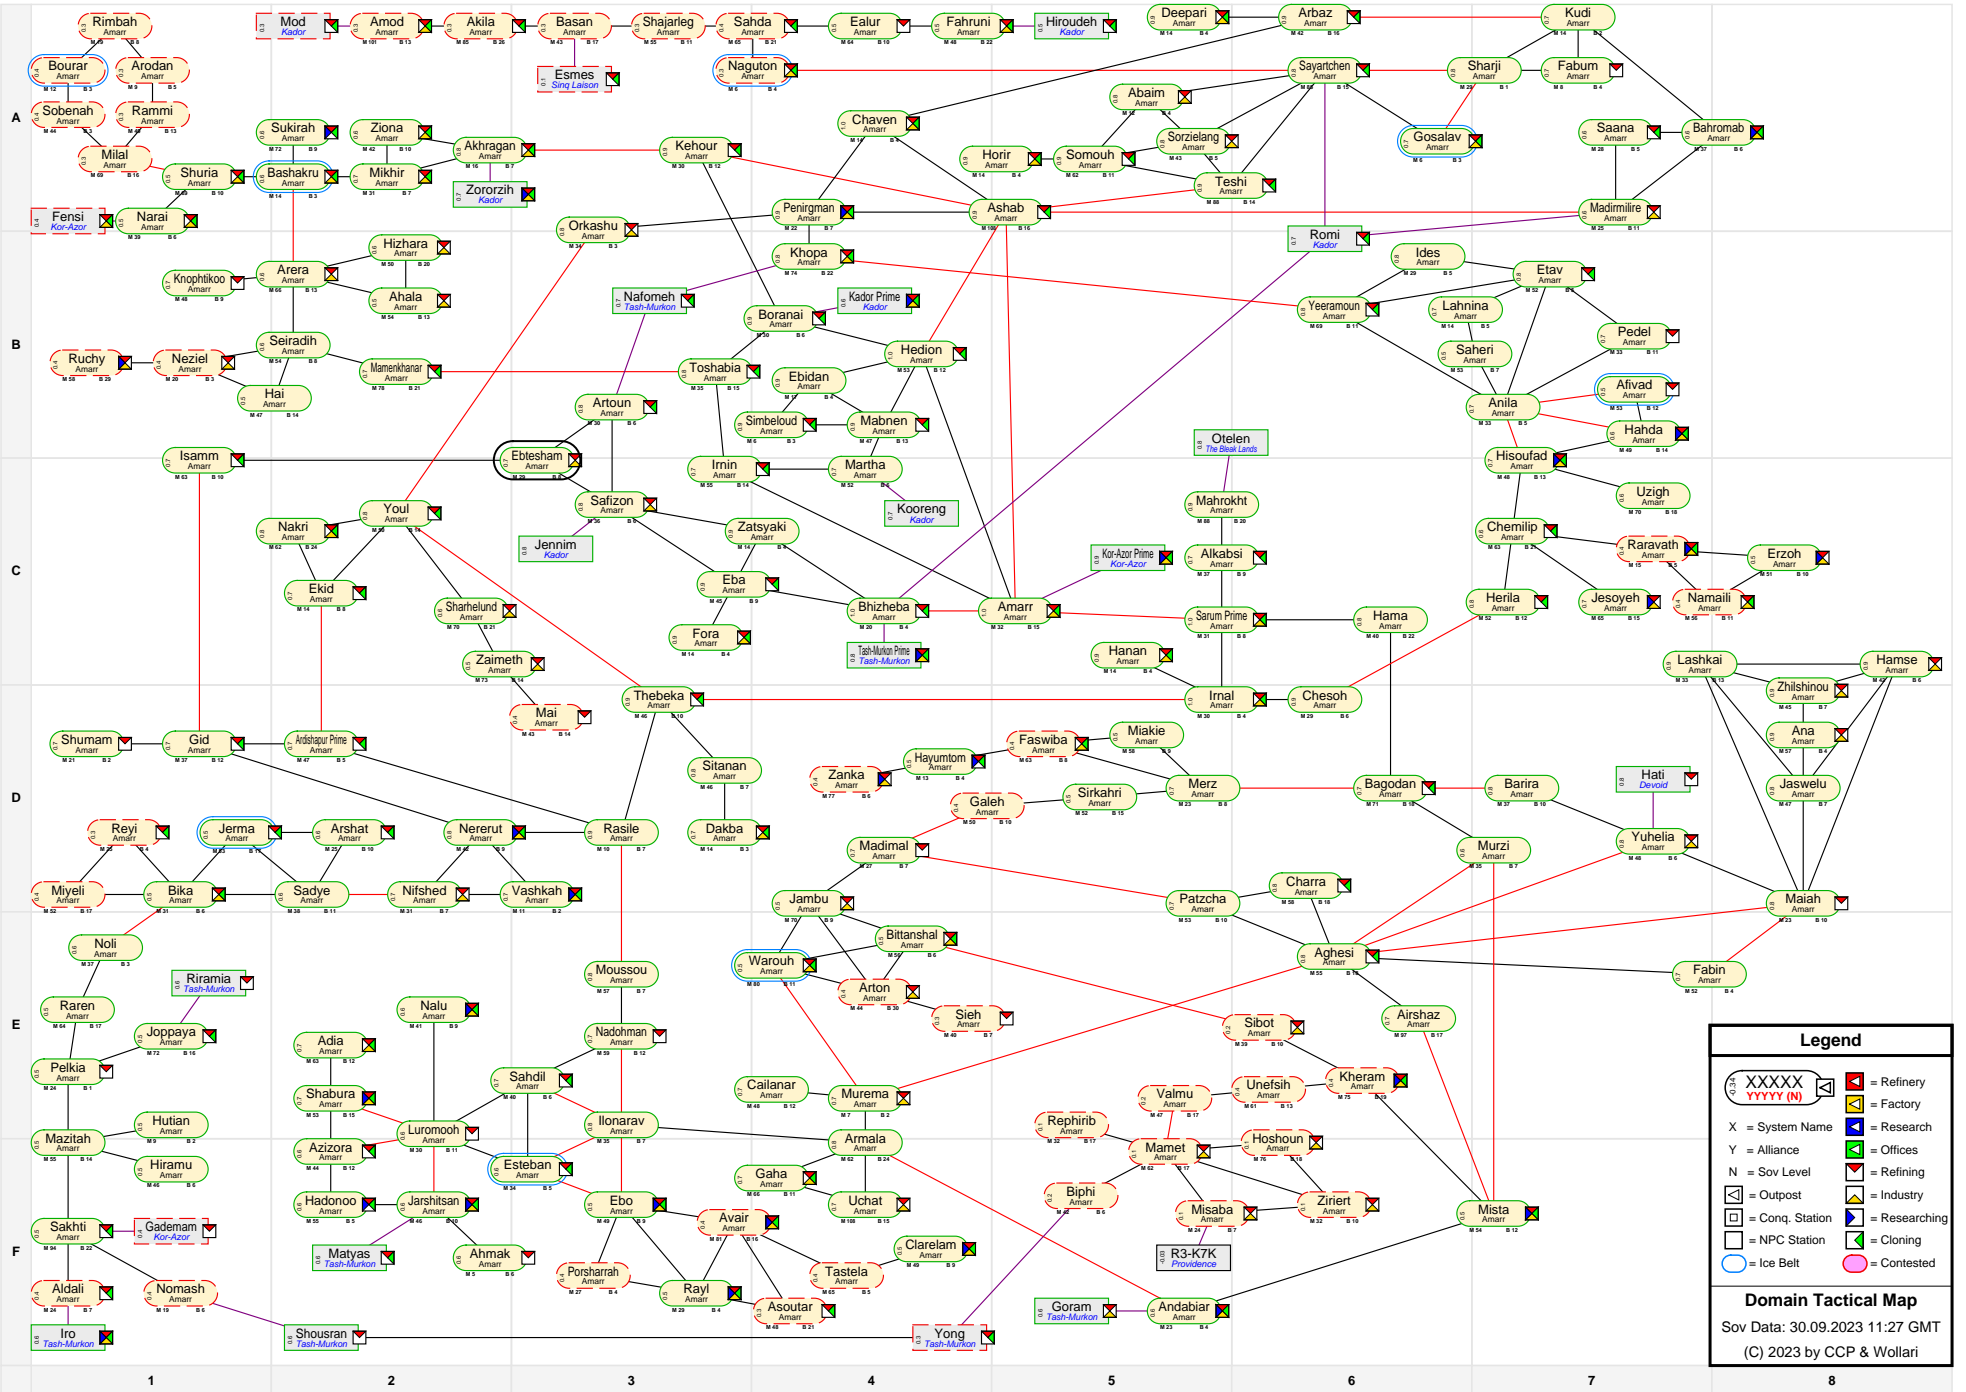

# Domain Tactical Map

**Legend**

XXXXX  
YYYY (N)

- [Red square with X] = Refinery
- [Yellow triangle with X] = Factory
- [Blue square with X] = Research
- [Green square with X] = Offices
- [White square with X] = Refining
- [White square with X] = Postup
- [White square with X] = Conq. Station
- [White square with X] = NPC Station
- [White square with X] = Cloning
- [Blue circle] = Ice Belt
- [Pink circle] = Contested

**Domain Tactical Map**  
Sov Data: 30.09.2023 11:27 GMT  
(C) 2023 by CCP & Wollari