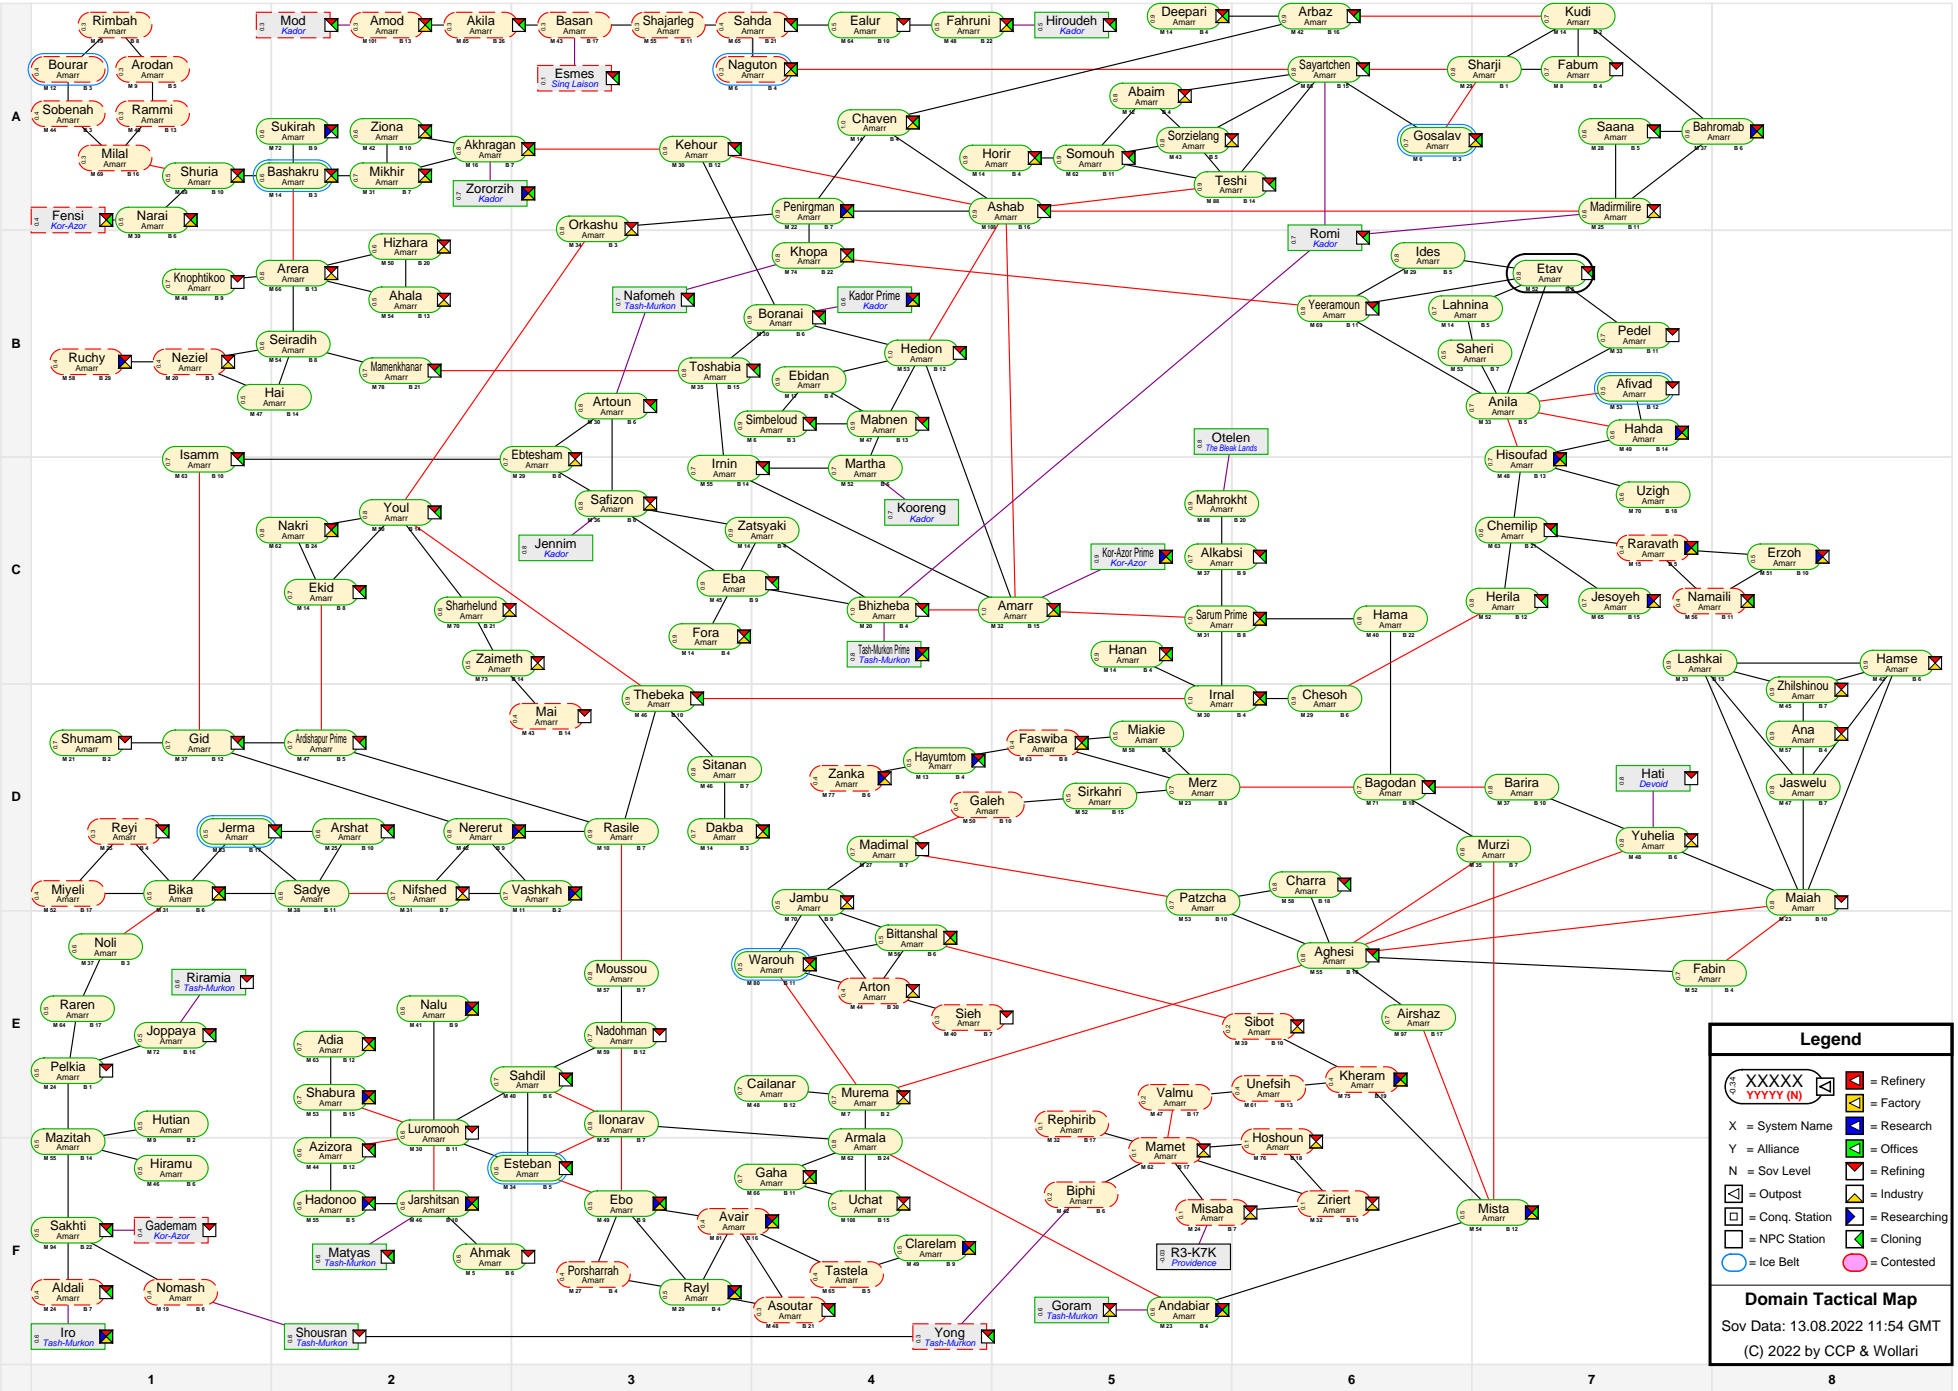

Domain Tactical Map

Legend

XXXXX YYYY (N) = Refinery
XXXX = Factory
XXXX = Research
XXXX = Offices
XXXX = Refining
XXXX = Industry
XXXX = Outpost
XXXX = Conq. Station
XXXX = NPC Station
XXXX = Ice Belt
XXXX = Contested

Domain Tactical Map
 Sov Data: 13.08.2022 11:54 GMT
 (C) 2022 by CCP & Wollari