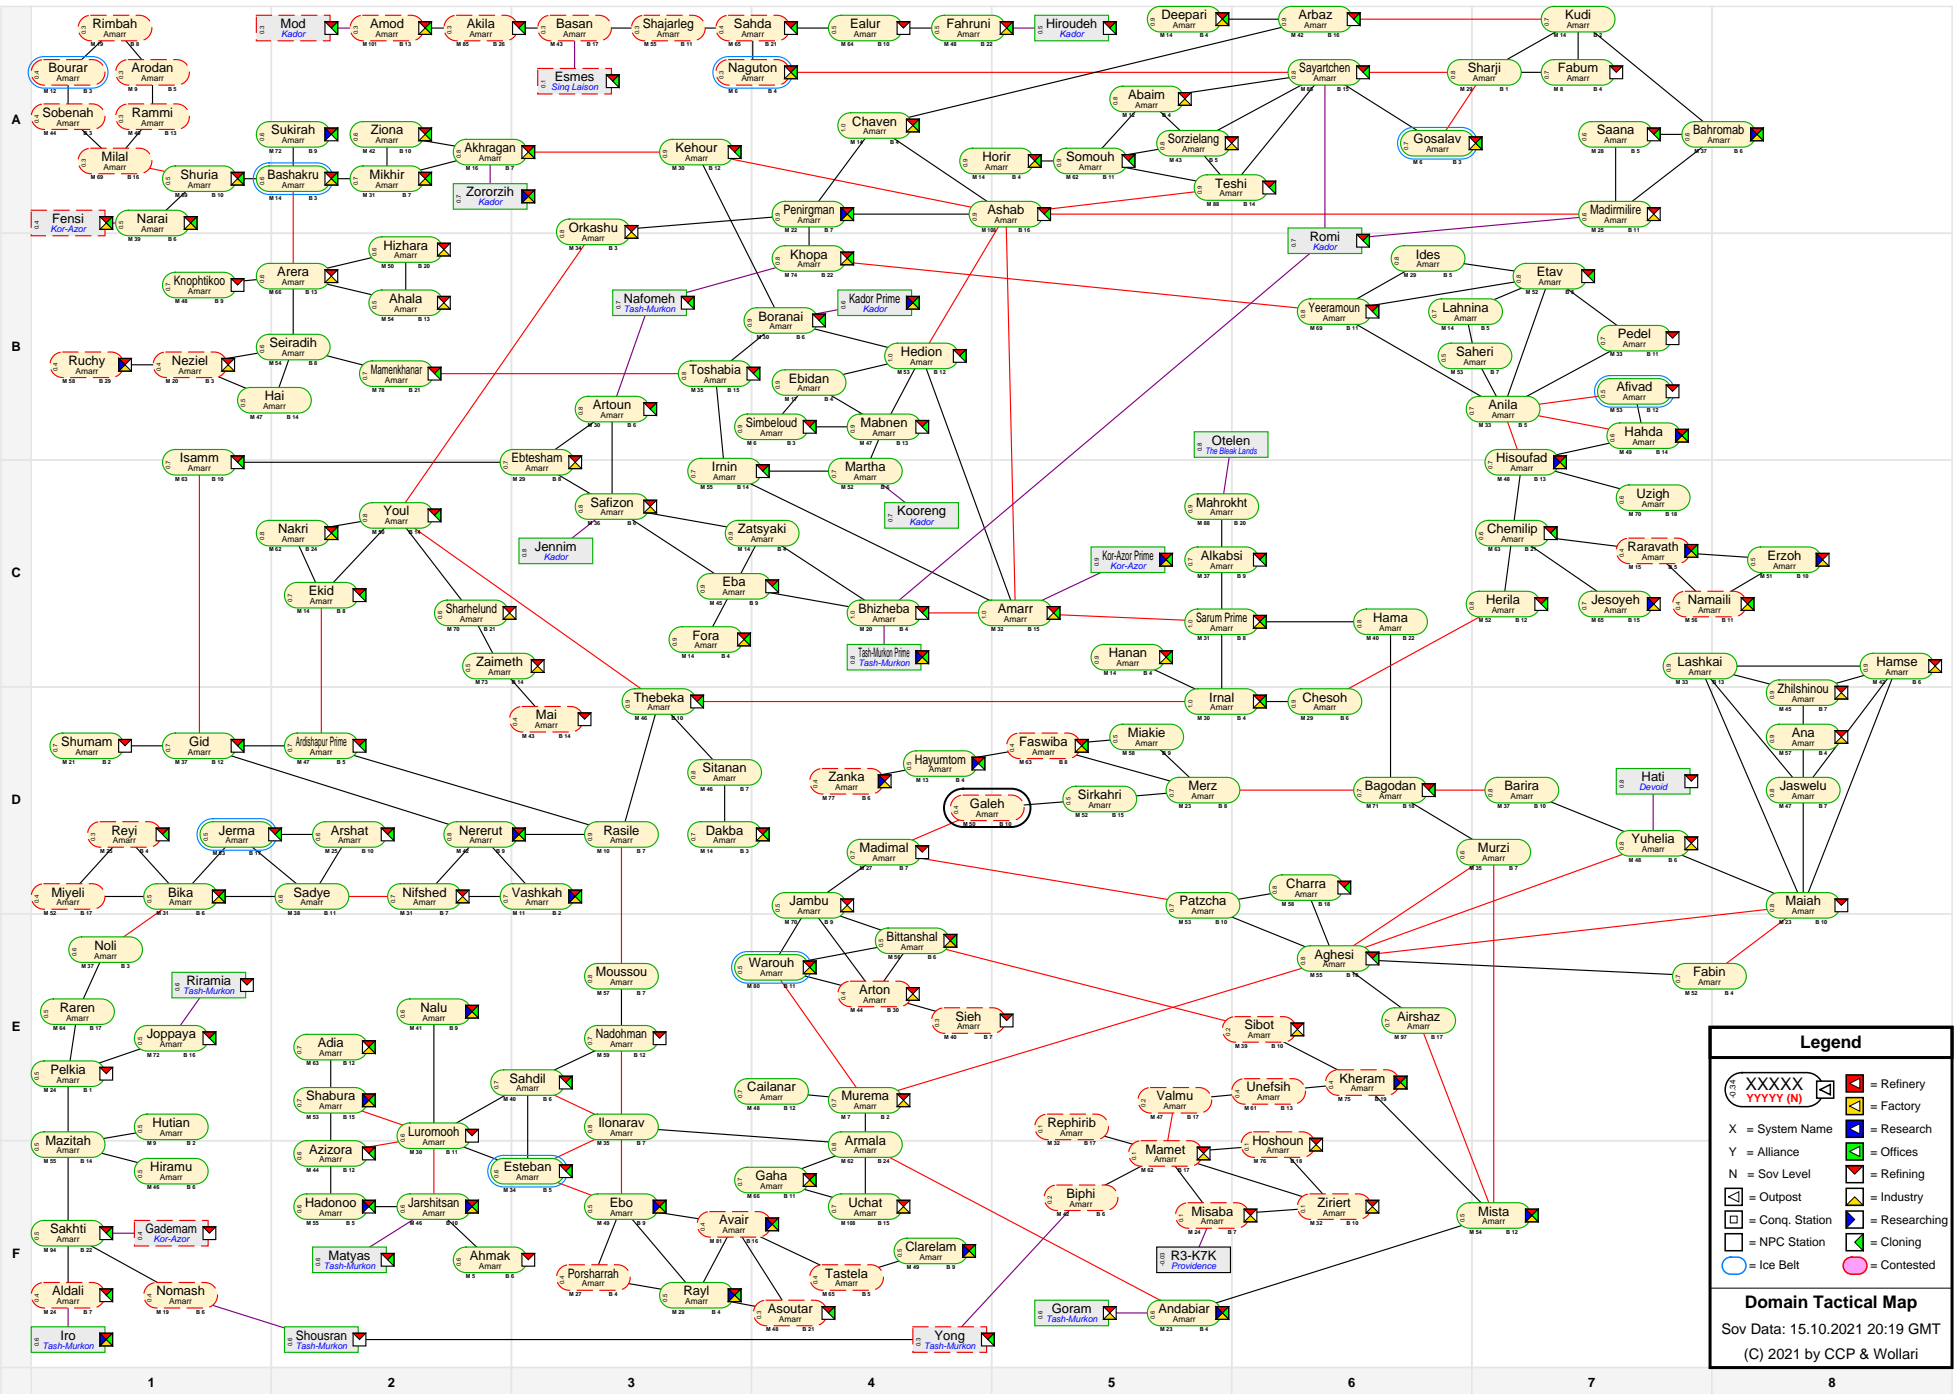

Domain Tactical Map

Legend

XXXXX
YYYY (N)

- = Refinery
- = Factory
- = Research
- = Offices
- = Refining
- = Industry
- = Post
- = Conq. Station
- = NPC Station
- = Cloning
- = Contested

Domain Tactical Map
Sov Data: 15.10.2021 20:19 GMT
(C) 2021 by CCP & Wollari