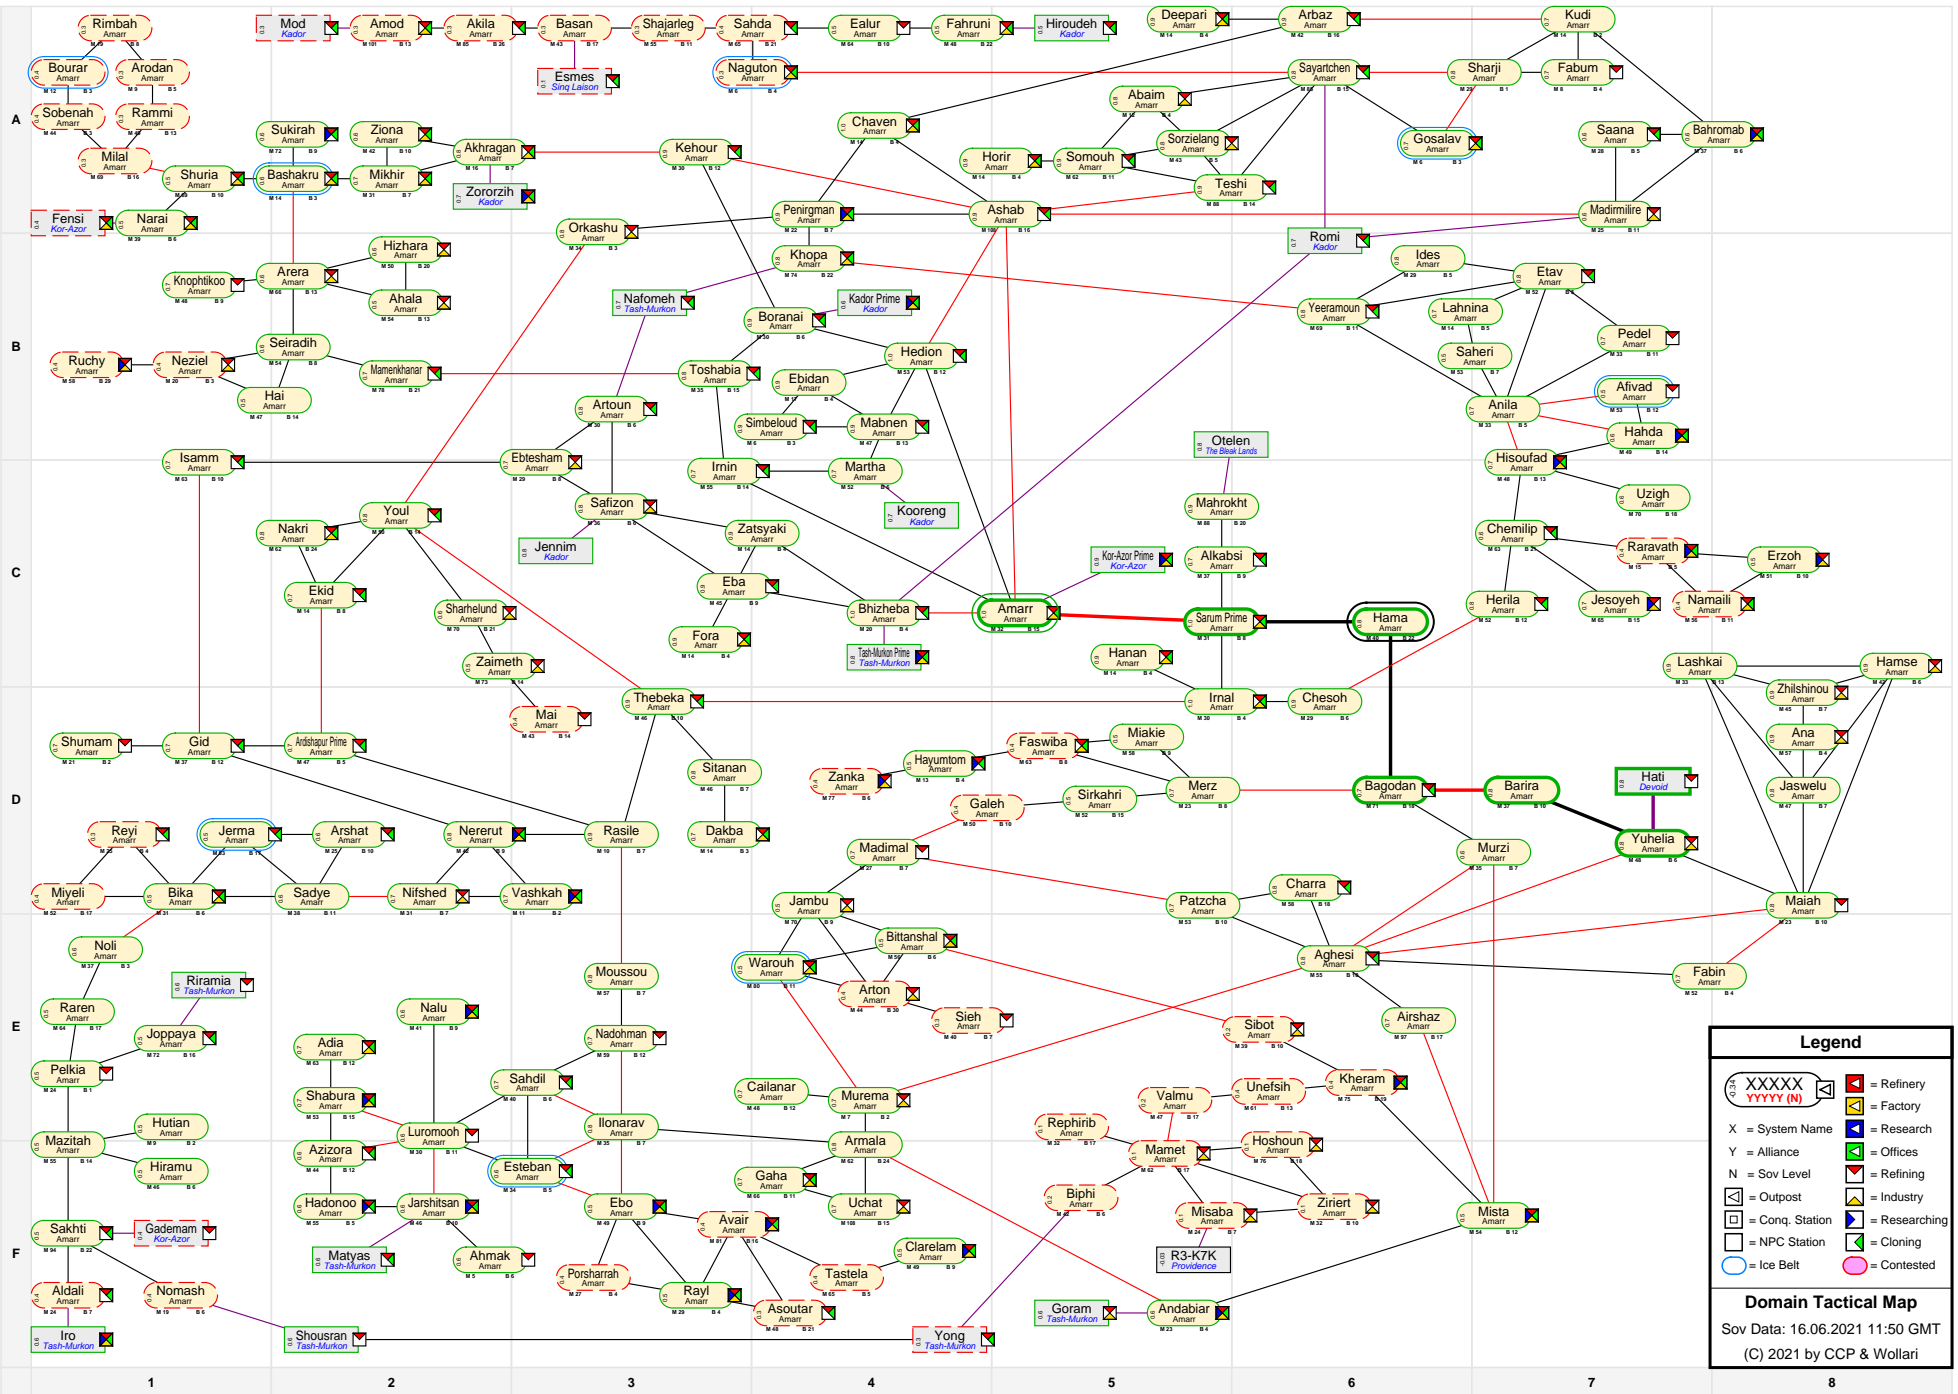

Domain Tactical Map

Legend

- XXXXX YYYYY (N) = Refinery
- X = System Name
- Y = Alliance
- N = Sov Level
- = Postup
- = Conq. Station
- = NPC Station
- = Research
- = Industry
- = Cloning
- = Contested

Domain Tactical Map
 Sov Data: 16.06.2021 11:50 GMT
 (C) 2021 by CCP & Wollari