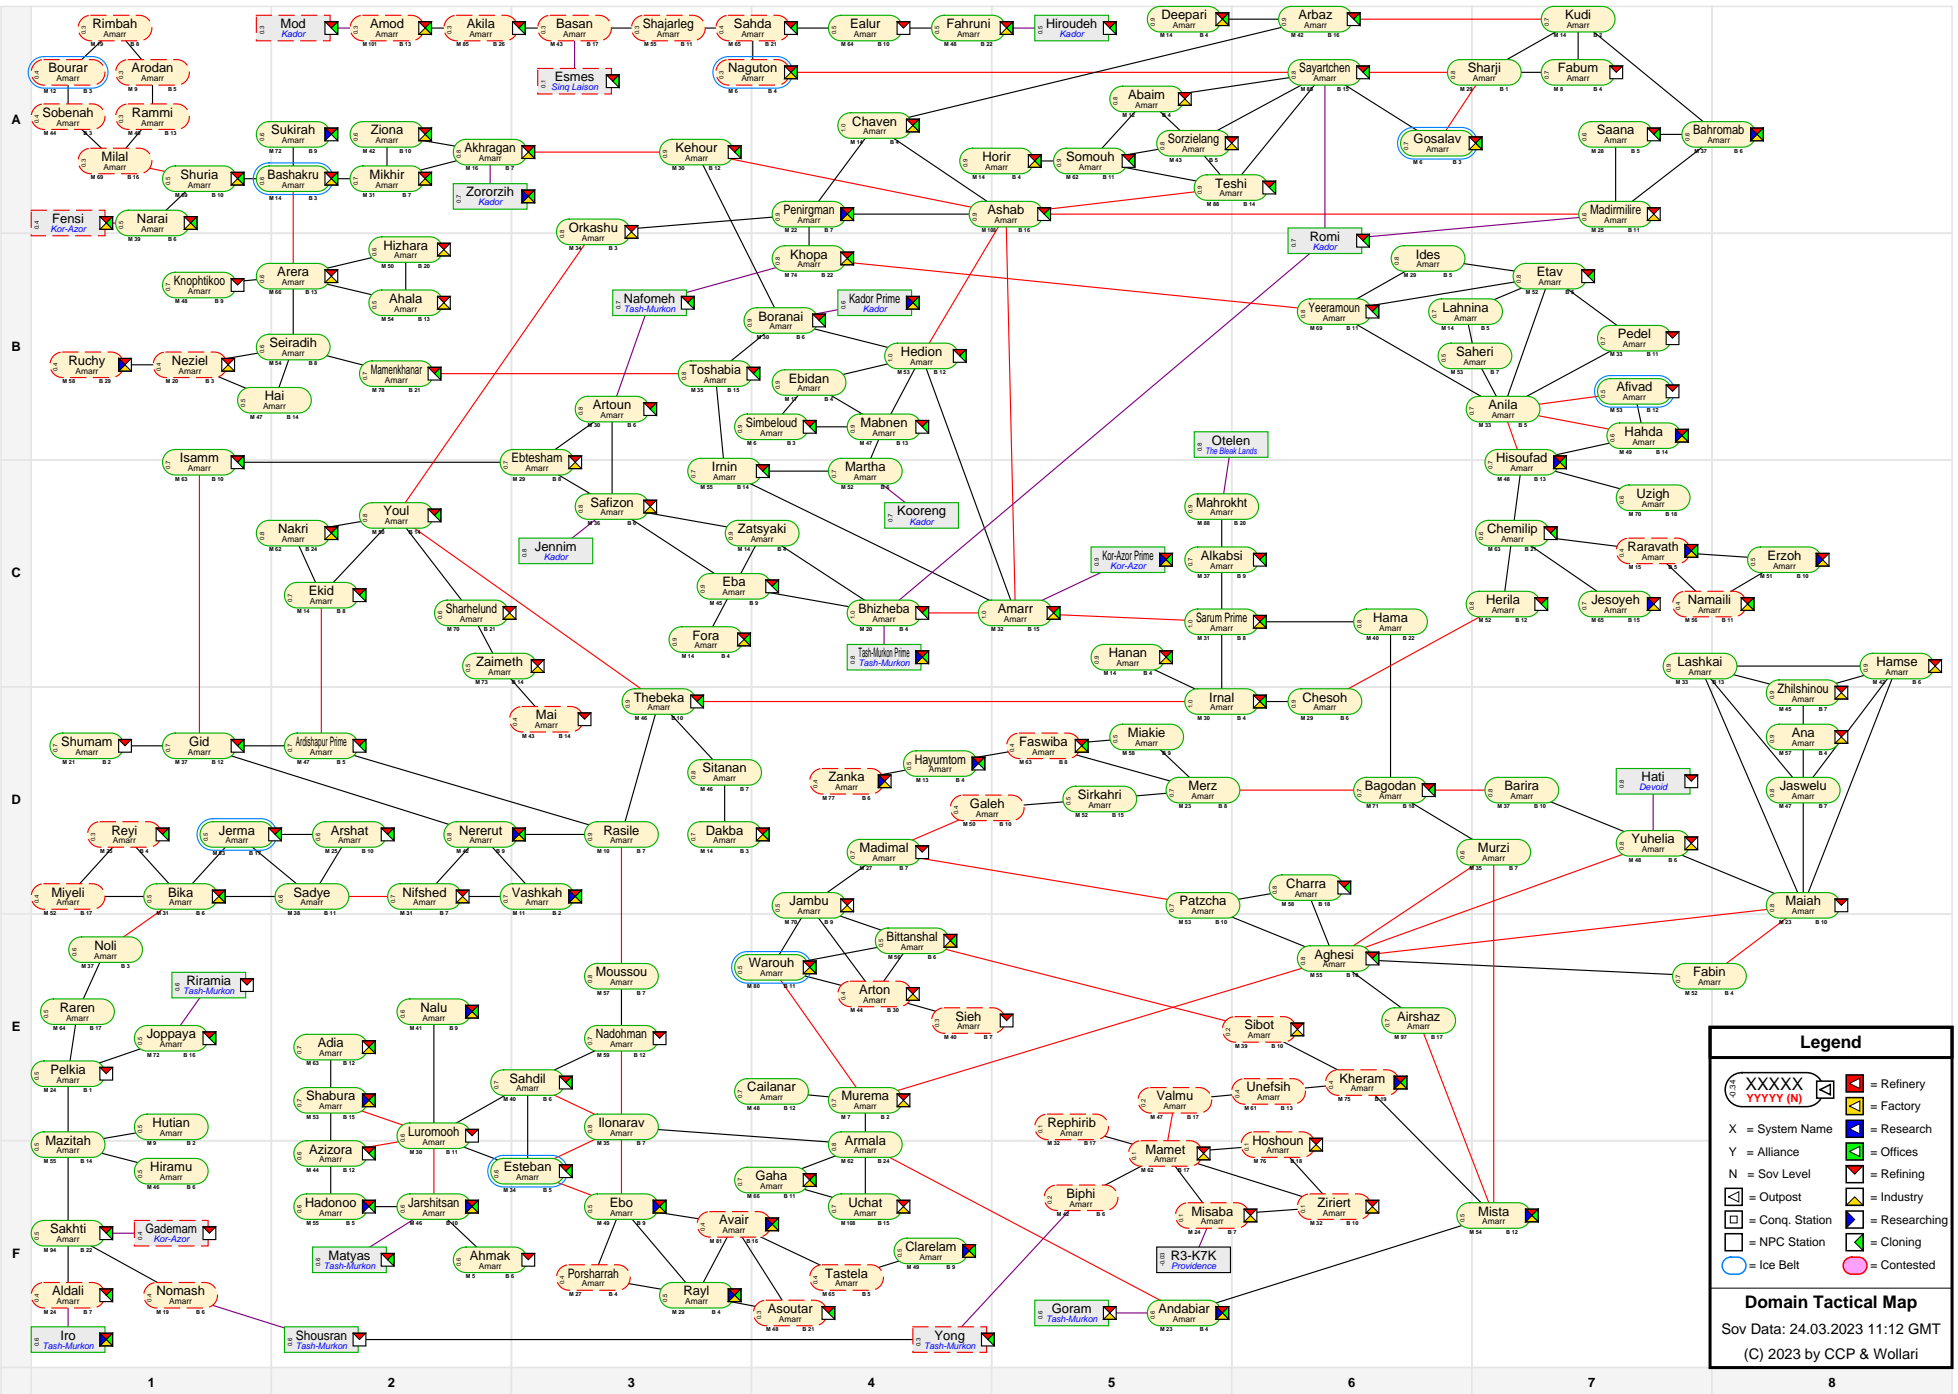

# Domain Tactical Map

**Legend**

- XXXXX YYYYY (N) = Refinery
- X = System Name
- Y = Alliance
- N = Sov Level
- = Outpost
- = Conq. Station
- = NPC Station
- = Factory
- = Research
- = Offices
- = Refining
- = Industry
- = Cloning

**Domain Tactical Map**  
 Sov Data: 24.03.2023 11:12 GMT  
 (C) 2023 by CCP & Wollari