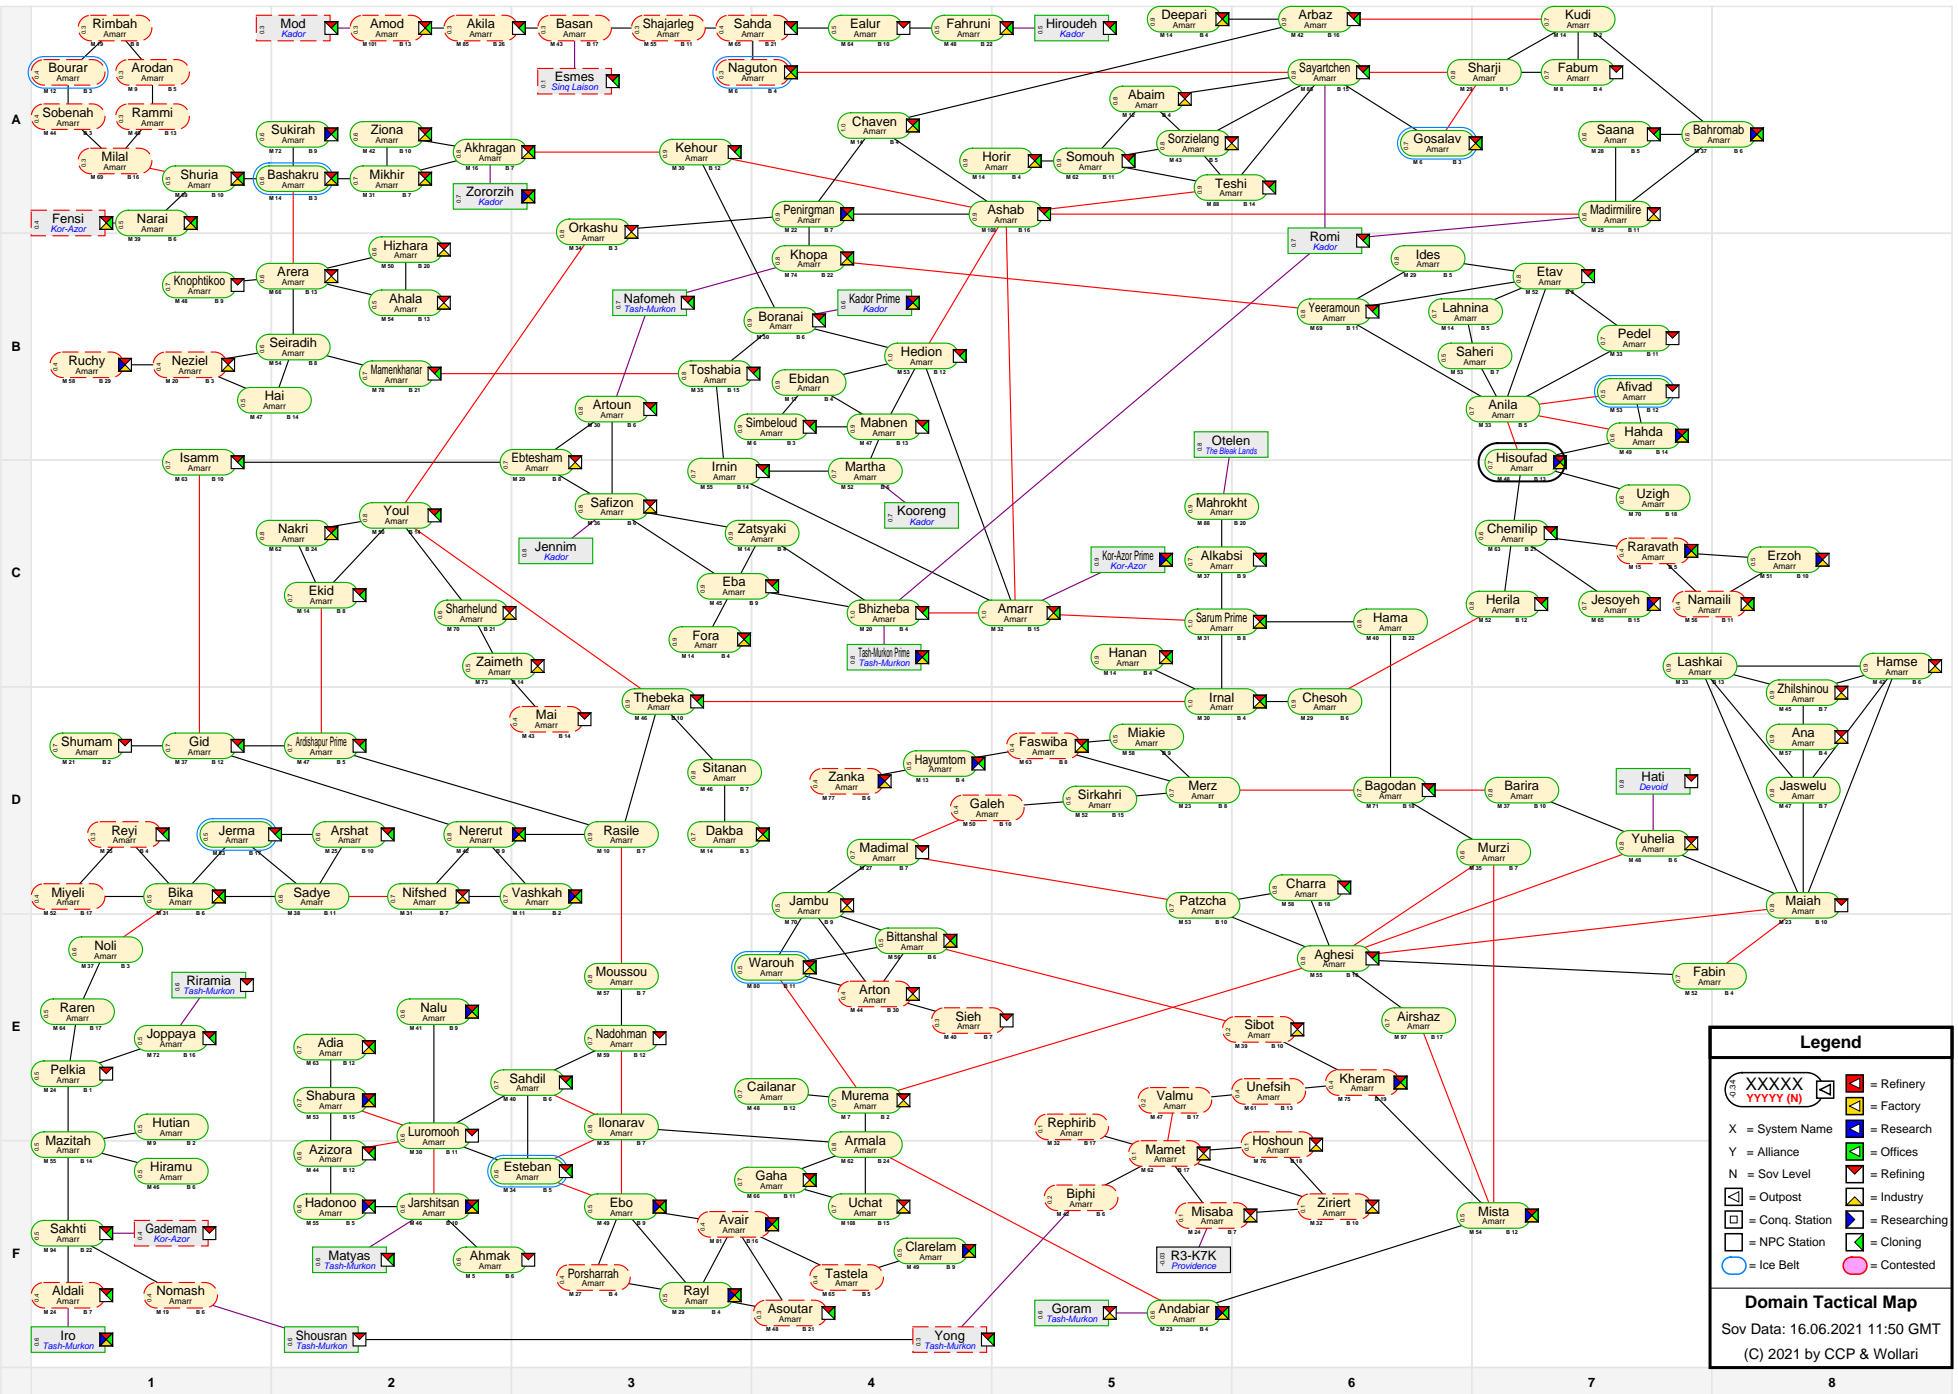

Domain Tactical Map

Legend

- XXXXX YYYYY (N) [Red Square] = Refinery
- [Yellow Square] = Factory
- X = System Name [Blue Square with X] = Research
- Y = Alliance [Green Square with Y] = Offices
- N = Sov Level [Blue Square with N] = Refining
- R = Outpost [Red Square with R] = Industry
- O = Conq. Station [Blue Square with O] = Researching
- P = NPC Station [Blue Square with P] = Cloning
- I = Ice Belt [Blue Circle]
- Contested [Pink Circle]

Domain Tactical Map
 Sov Data: 16.06.2021 11:50 GMT
 (C) 2021 by CCP & Wollari