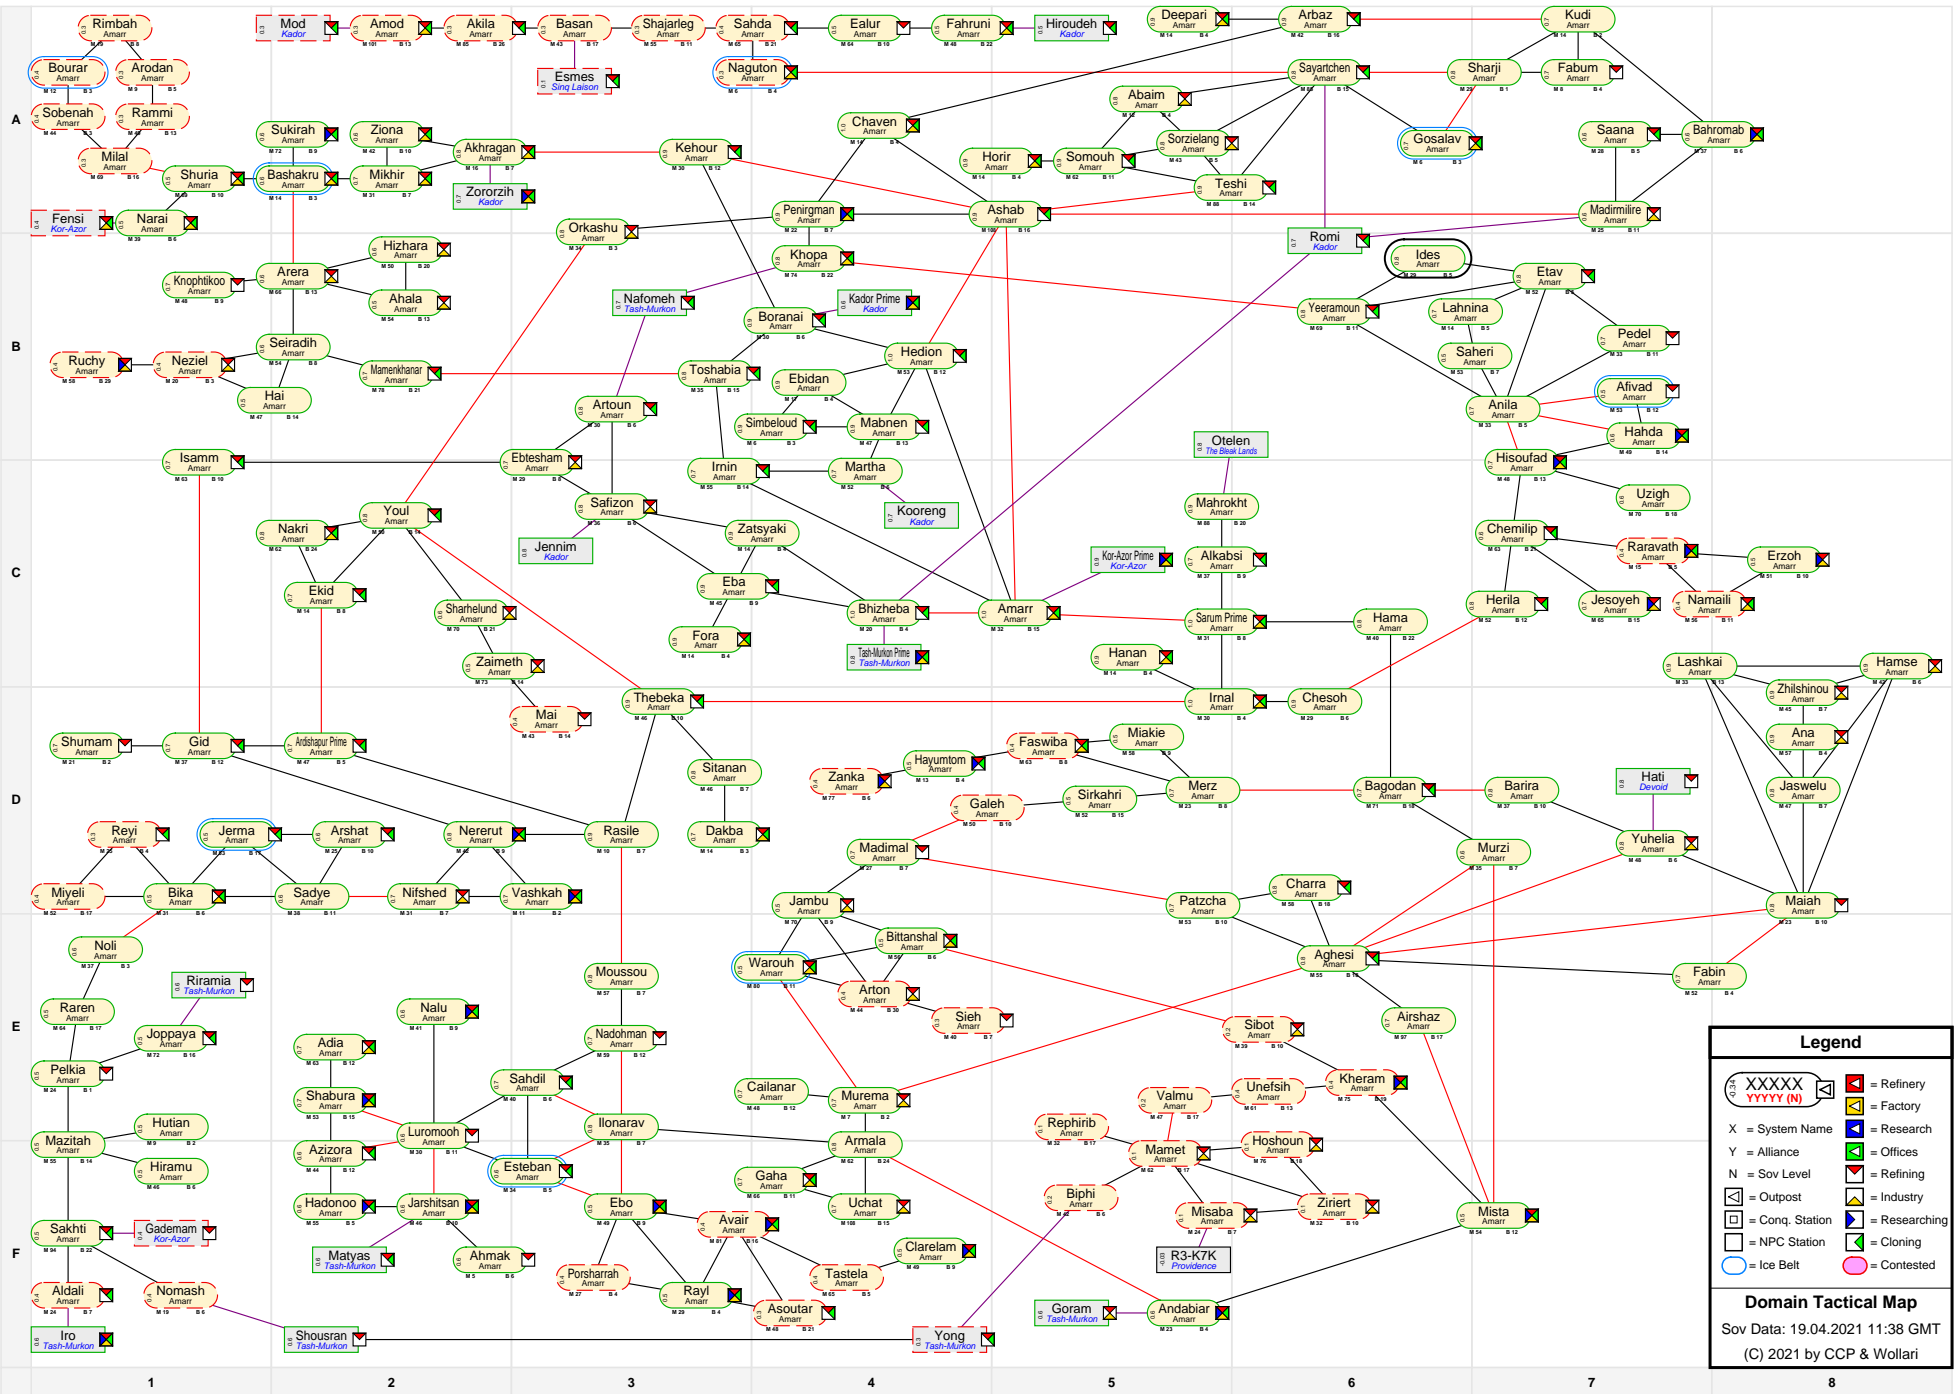

Domain Tactical Map

Legend

XXXXX
YYYY (N)

- = Refinery
- = Factory
- = Research
- = Offices
- = Refining
- = Industry
- = Post
- = Conq. Station
- = NPC Station
- = Cloning
- = Contested
- = Ice Belt

Domain Tactical Map
Sov Data: 19.04.2021 11:38 GMT
(C) 2021 by CCP & Wollari