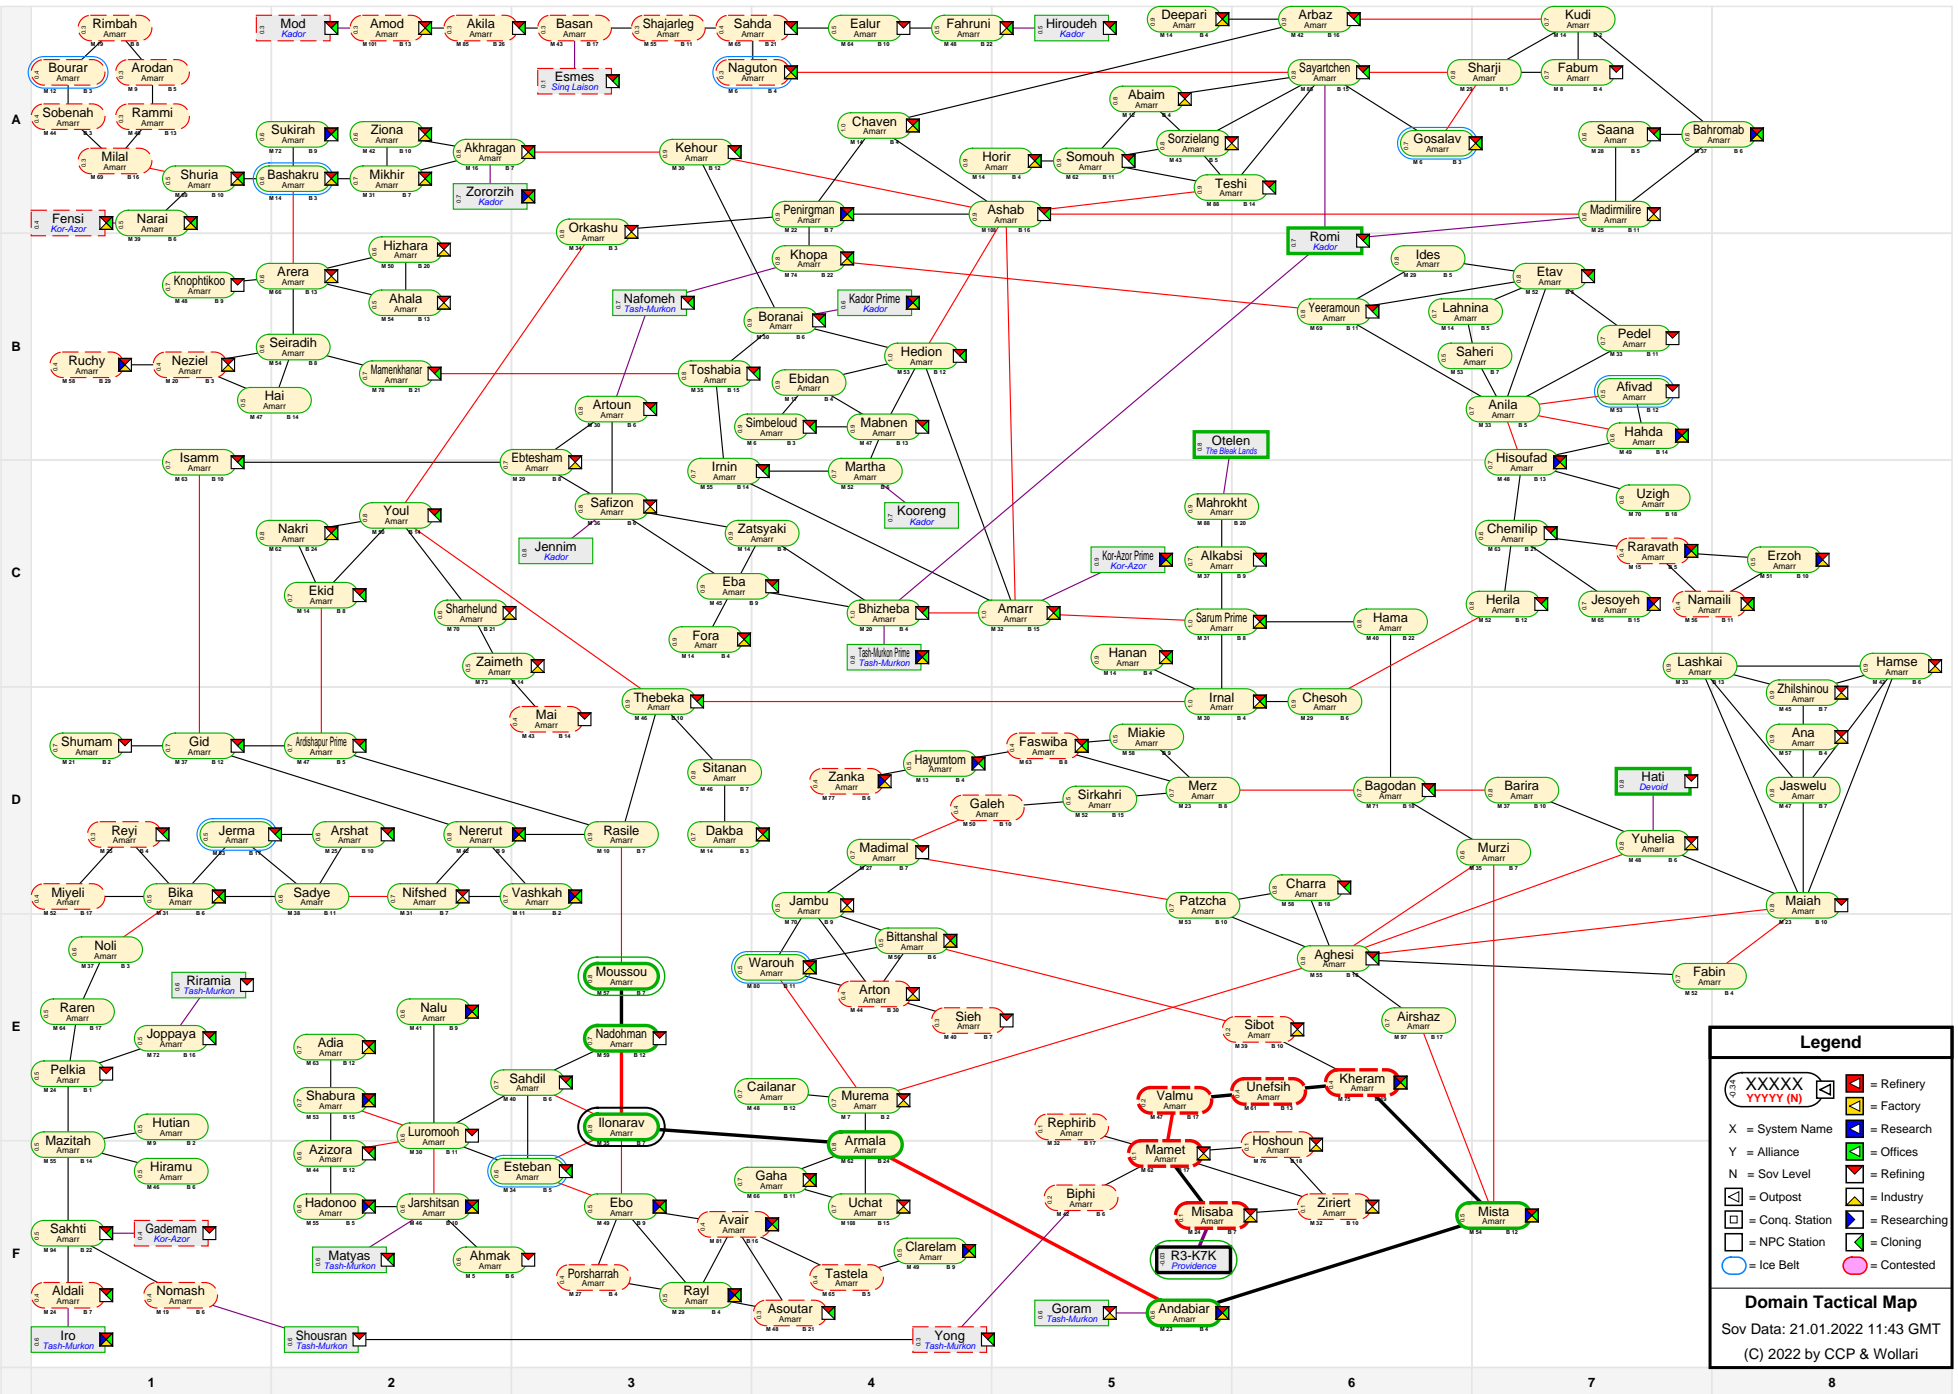

Domain Tactical Map

Legend

- XXXXX YYYYY (N) = System Name
- X = Alliance
- Y = Research
- N = Sov Level
- [Icon] = Refining
- [Icon] = Industry
- [Icon] = Conq. Station
- [Icon] = NPC Station
- [Icon] = Cloning
- [Icon] = Contested

Domain Tactical Map
 Sov Data: 21.01.2022 11:43 GMT
 (C) 2022 by CCP & Wollari