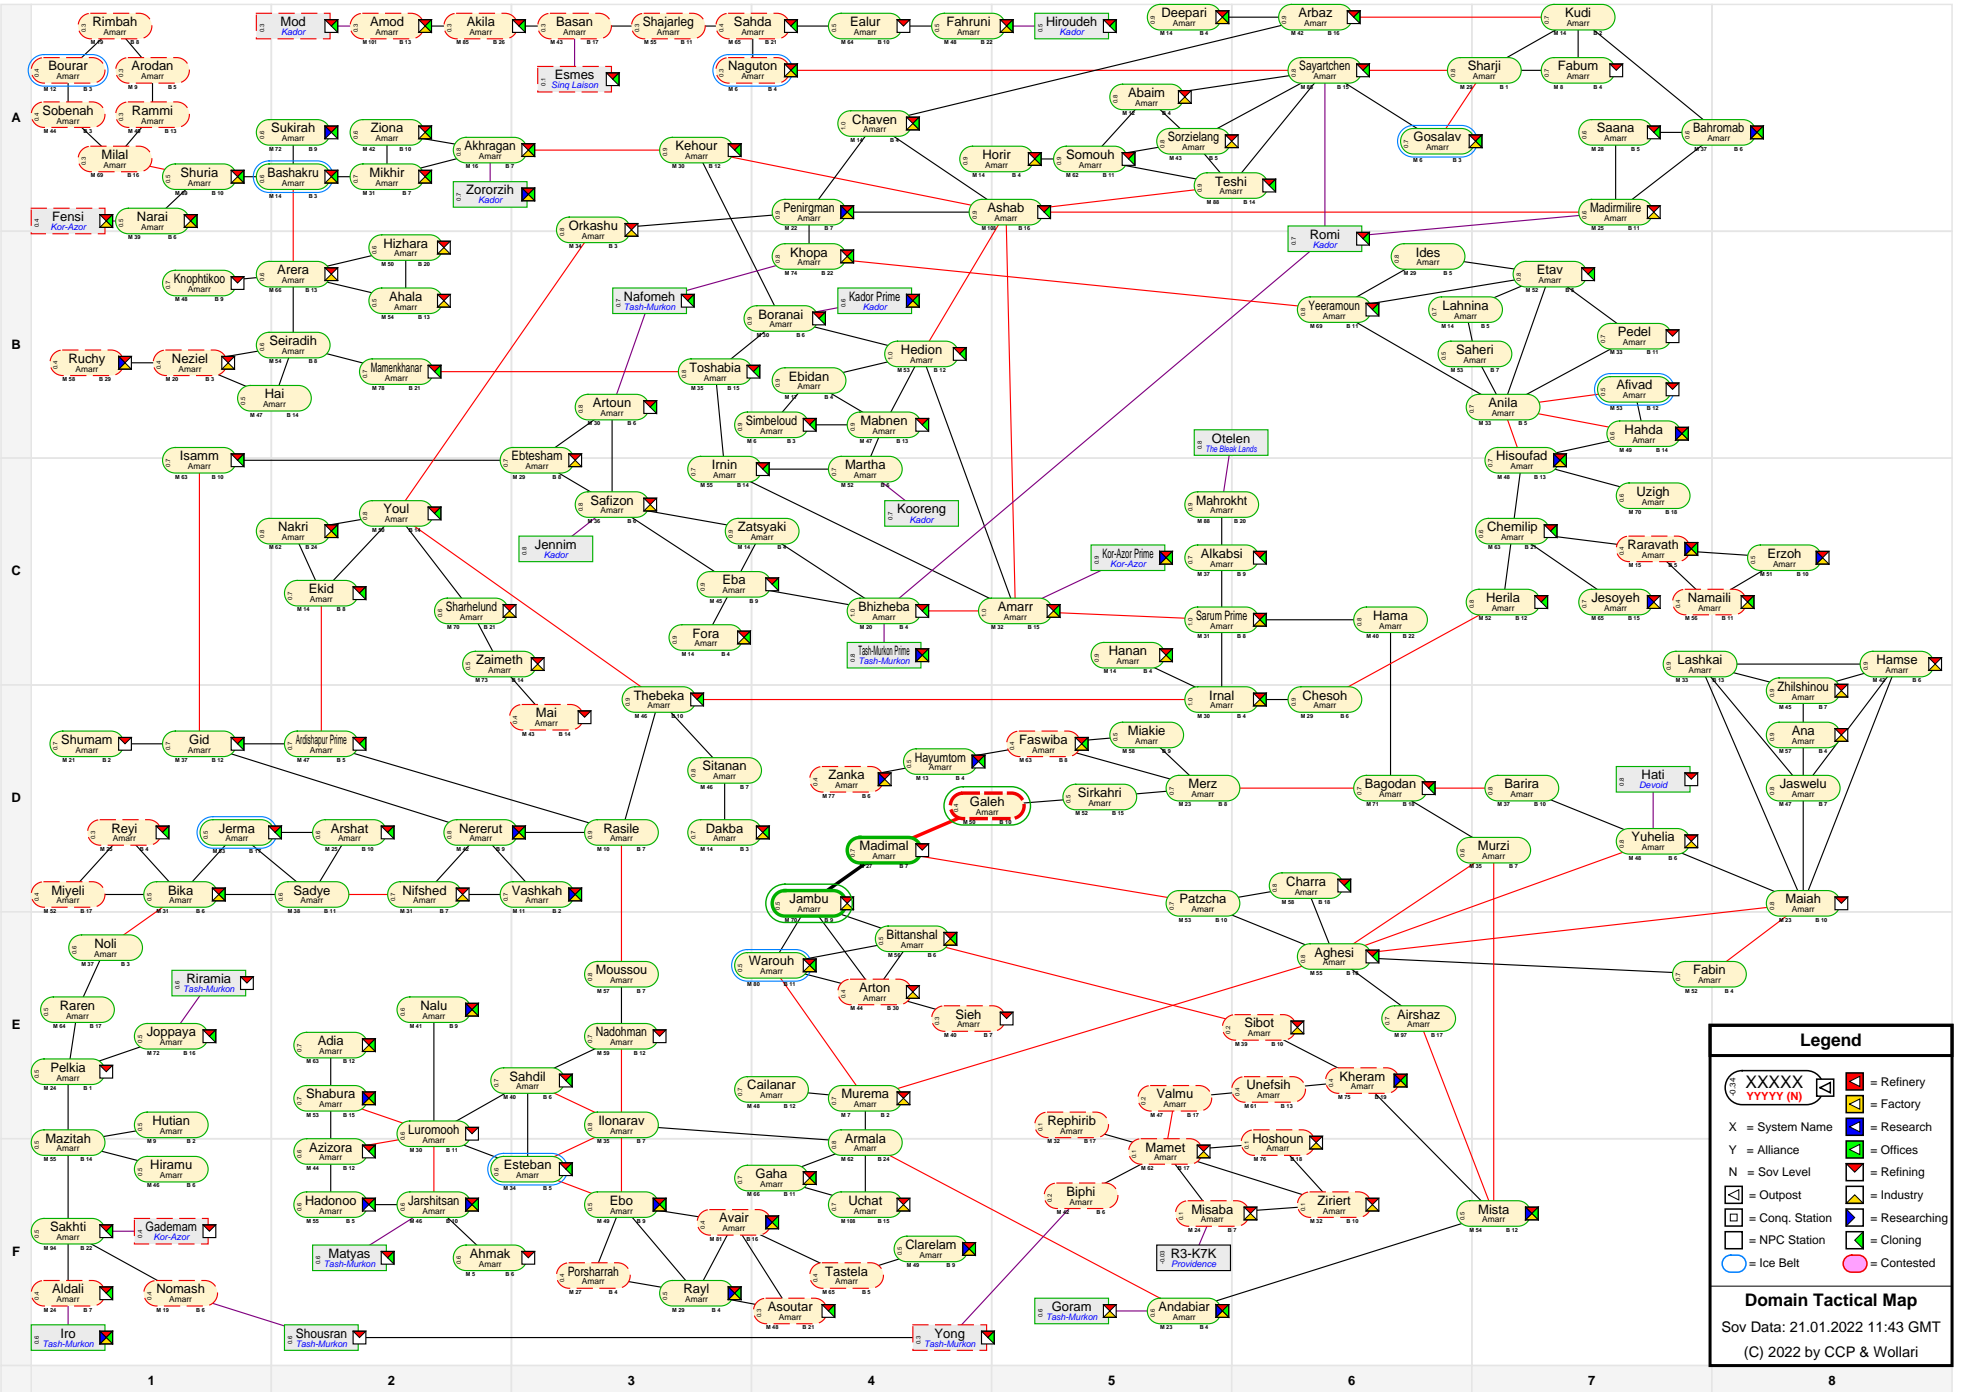

# Domain Tactical Map

**Legend**

- XXXXX YYYYY (N) = Refinery
- X = System Name
- Y = Alliance
- N = Sov Level
- Post = Post
- C = Conq. Station
- P = NPC Station
- X = Cloning
- Contested

**Domain Tactical Map**  
 Sov Data: 21.01.2022 11:43 GMT  
 (C) 2022 by CCP & Wollari