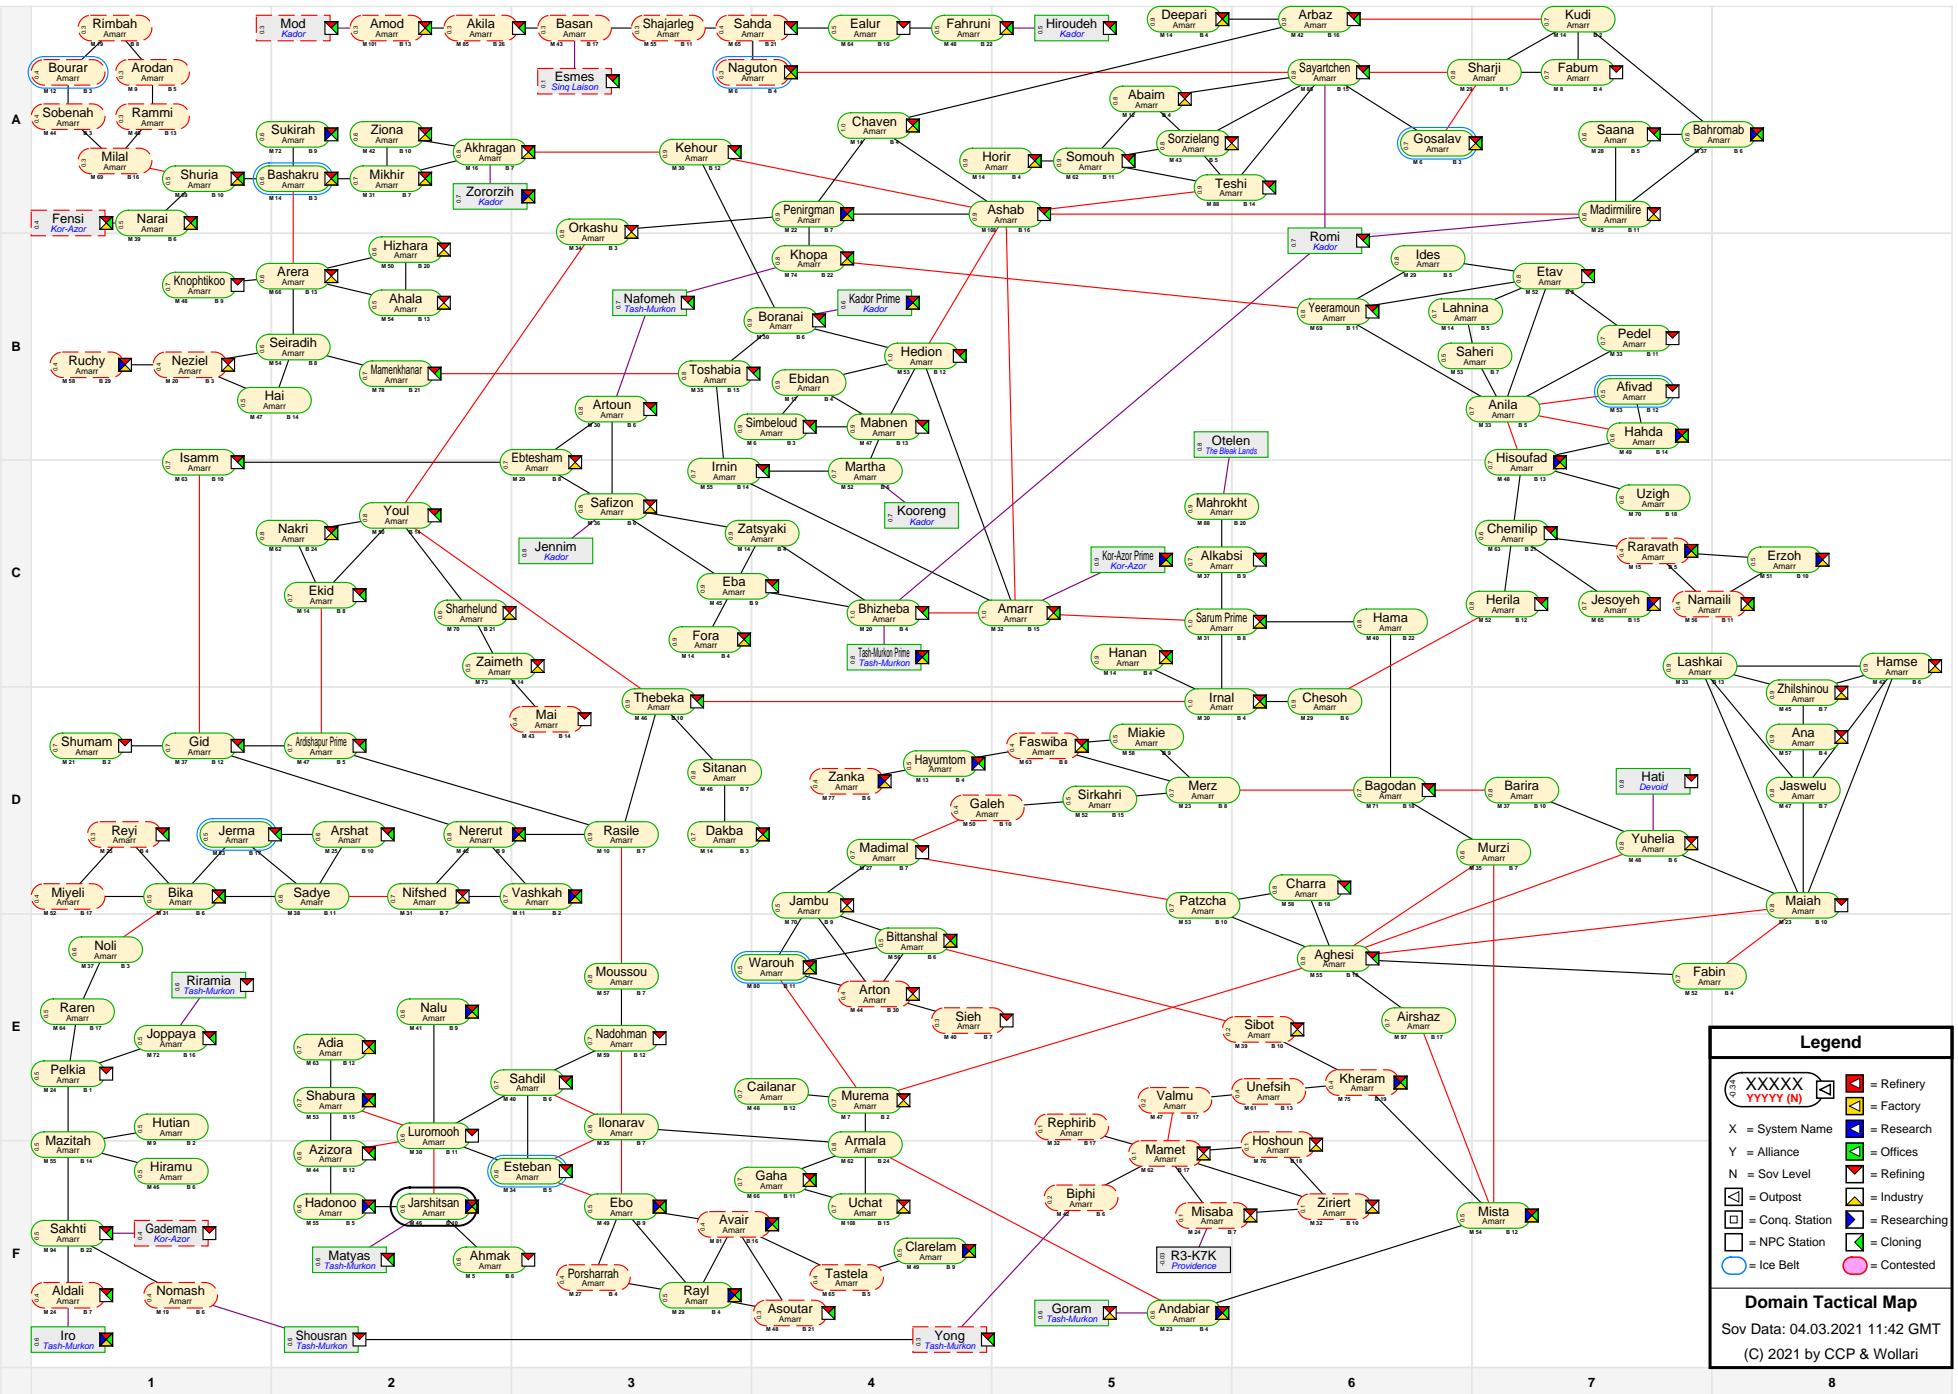

Domain Tactical Map

Legend

- XXXXX YYYYY (N) = Refinery
- X = System Name
- Y = Alliance
- N = Sov Level
- = Outpost
- = Conq. Station
- = NPC Station
- = Factory
- = Research
- = Offices
- = Refining
- = Industry
- = Cloning
- = Contested

Domain Tactical Map
 Sov Data: 04.03.2021 11:42 GMT
 (C) 2021 by CCP & Wollari