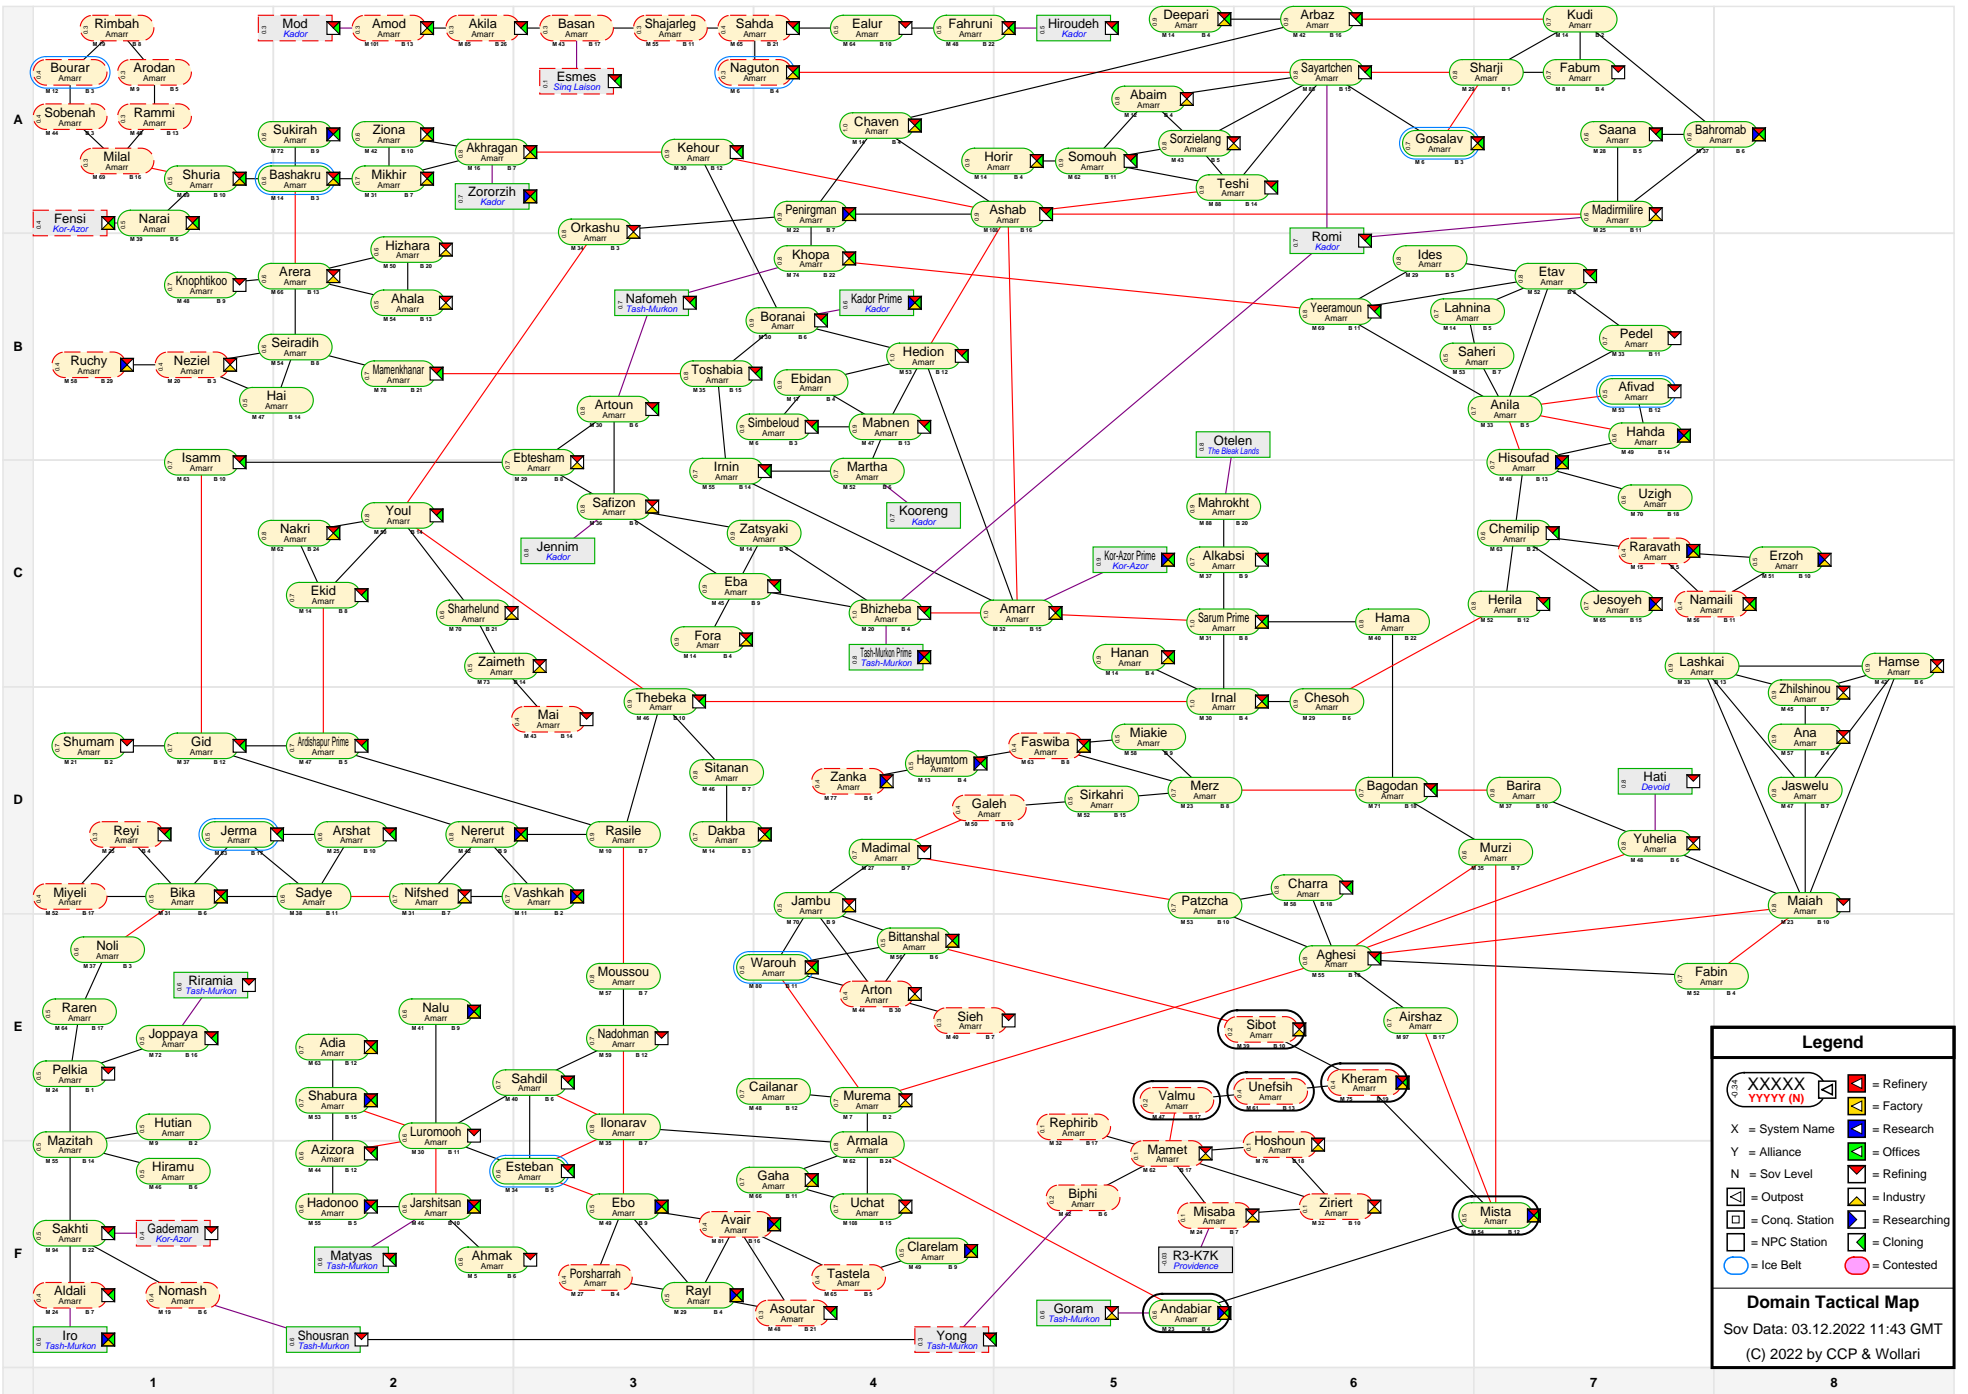

Domain Tactical Map

Legend

- XXXXX (with icons) = Refinery
- XXXXX (with icon) = Factory
- X = System Name
- Y = Alliance
- N = Sov Level
- Icon with 'X' = Research
- Icon with 'Y' = Offices
- Icon with 'N' = Refining
- Icon with 'X' = Industry
- Icon with 'Y' = Conq. Station
- Icon with 'N' = NPC Station
- Icon with 'X' = Cloning
- Icon with 'Y' = Contested

Domain Tactical Map
 Sov Data: 03.12.2022 11:43 GMT
 (C) 2022 by CCP & Wollari