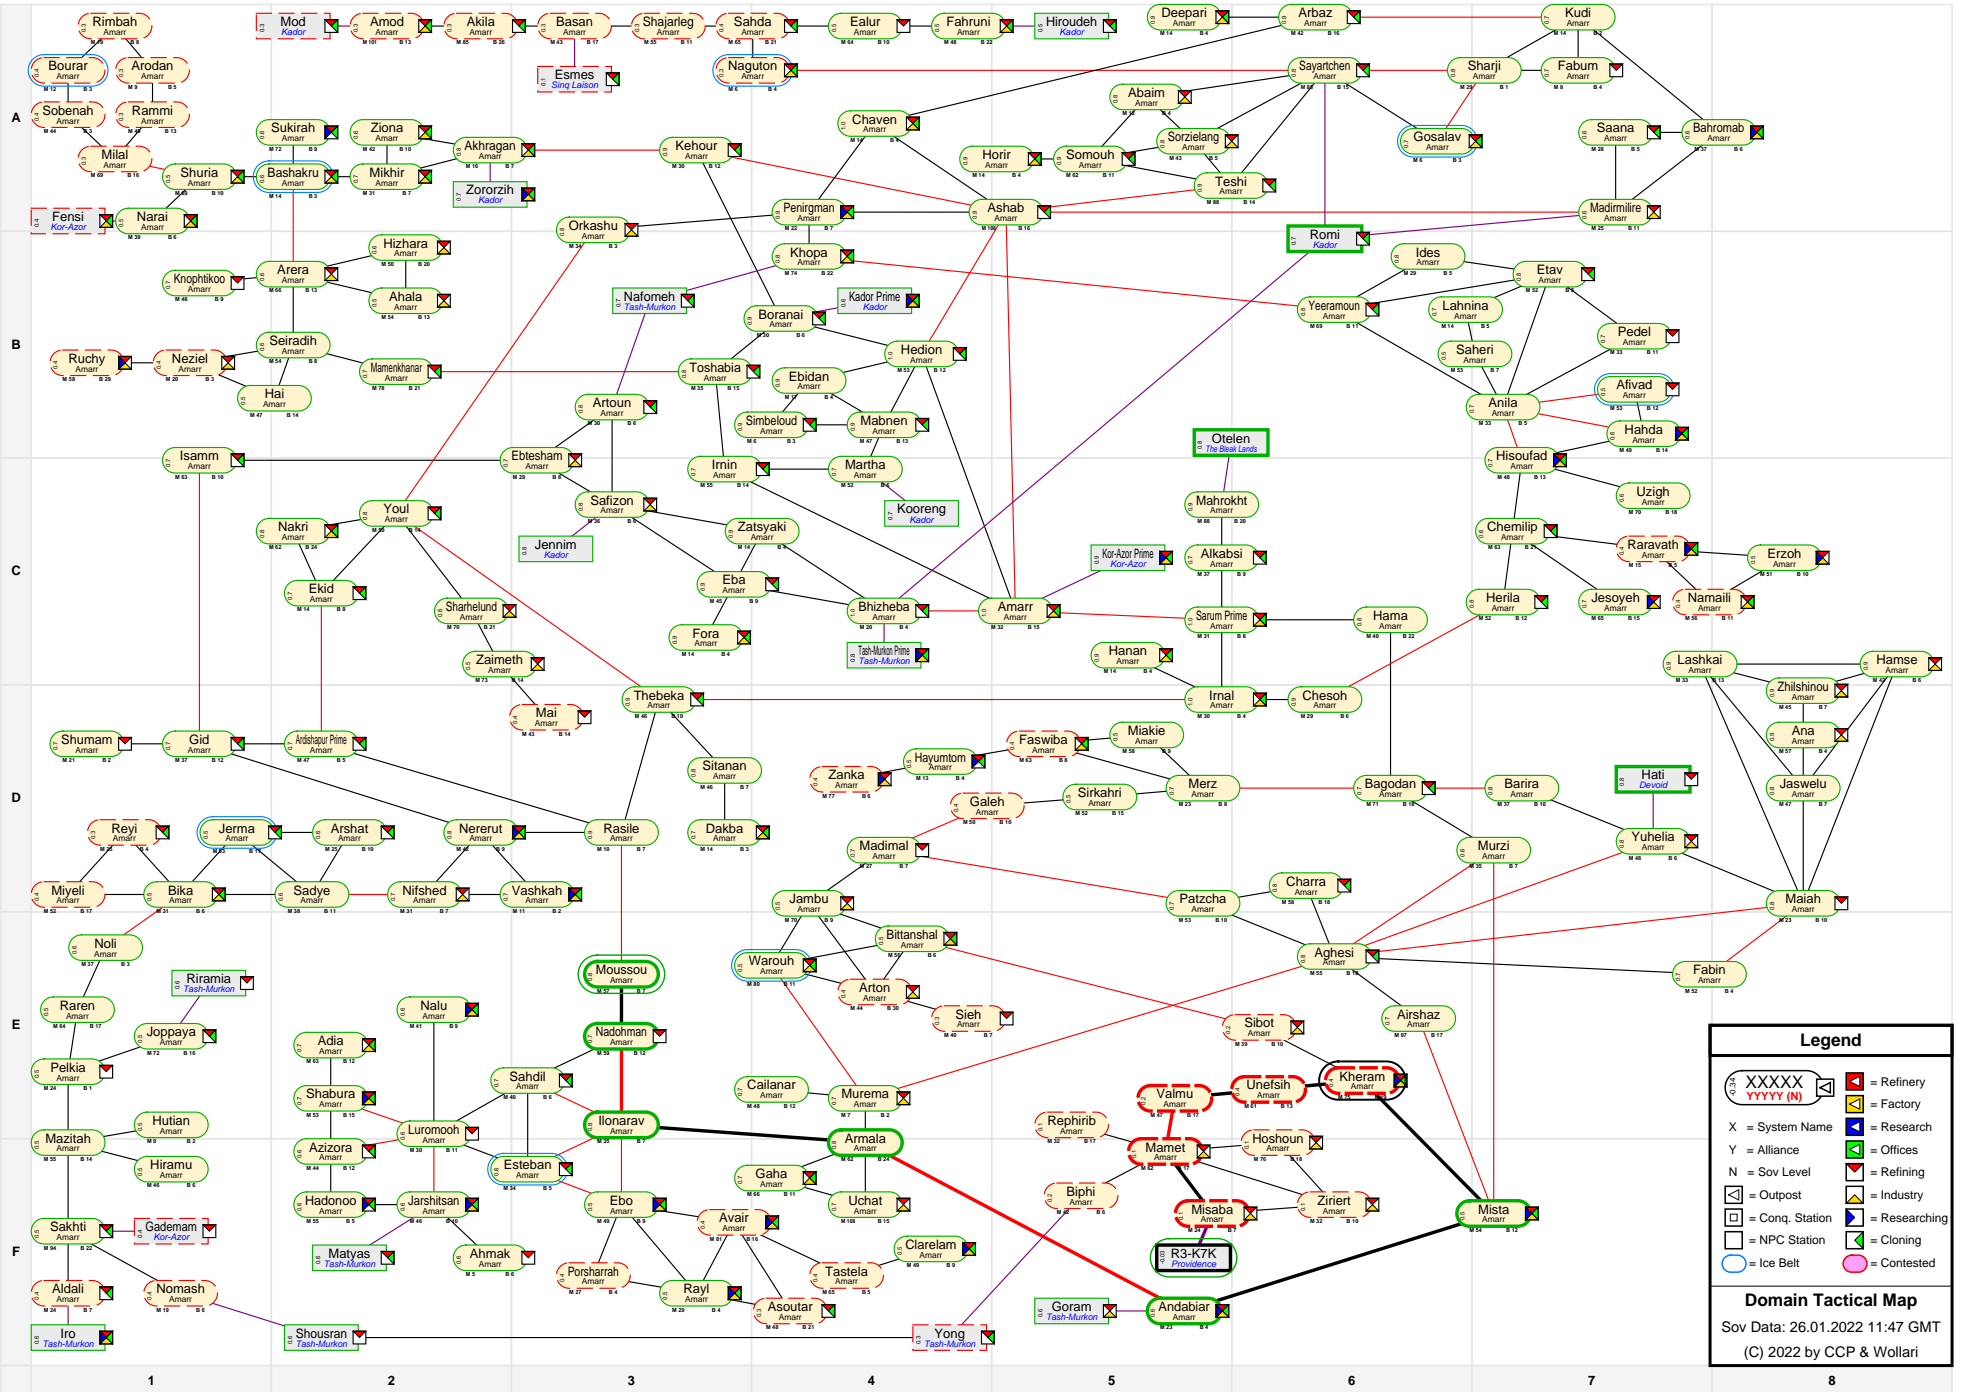

# Domain Tactical Map

**Legend**

- XXXXX YYYYY (N) [Icon] = Refinery
- X [Icon] = System Name
- Y [Icon] = Alliance
- N [Icon] = Sov Level
- [Icon] = Postup
- [Icon] = Conq. Station
- [Icon] = NPC Station
- [Icon] = Cloning
- [Icon] = Contested
- [Icon] = Research
- [Icon] = Offices
- [Icon] = Refining
- [Icon] = Industry
- [Icon] = Researching

**Domain Tactical Map**  
 Sov Data: 26.01.2022 11:47 GMT  
 (C) 2022 by CCP & Wollari