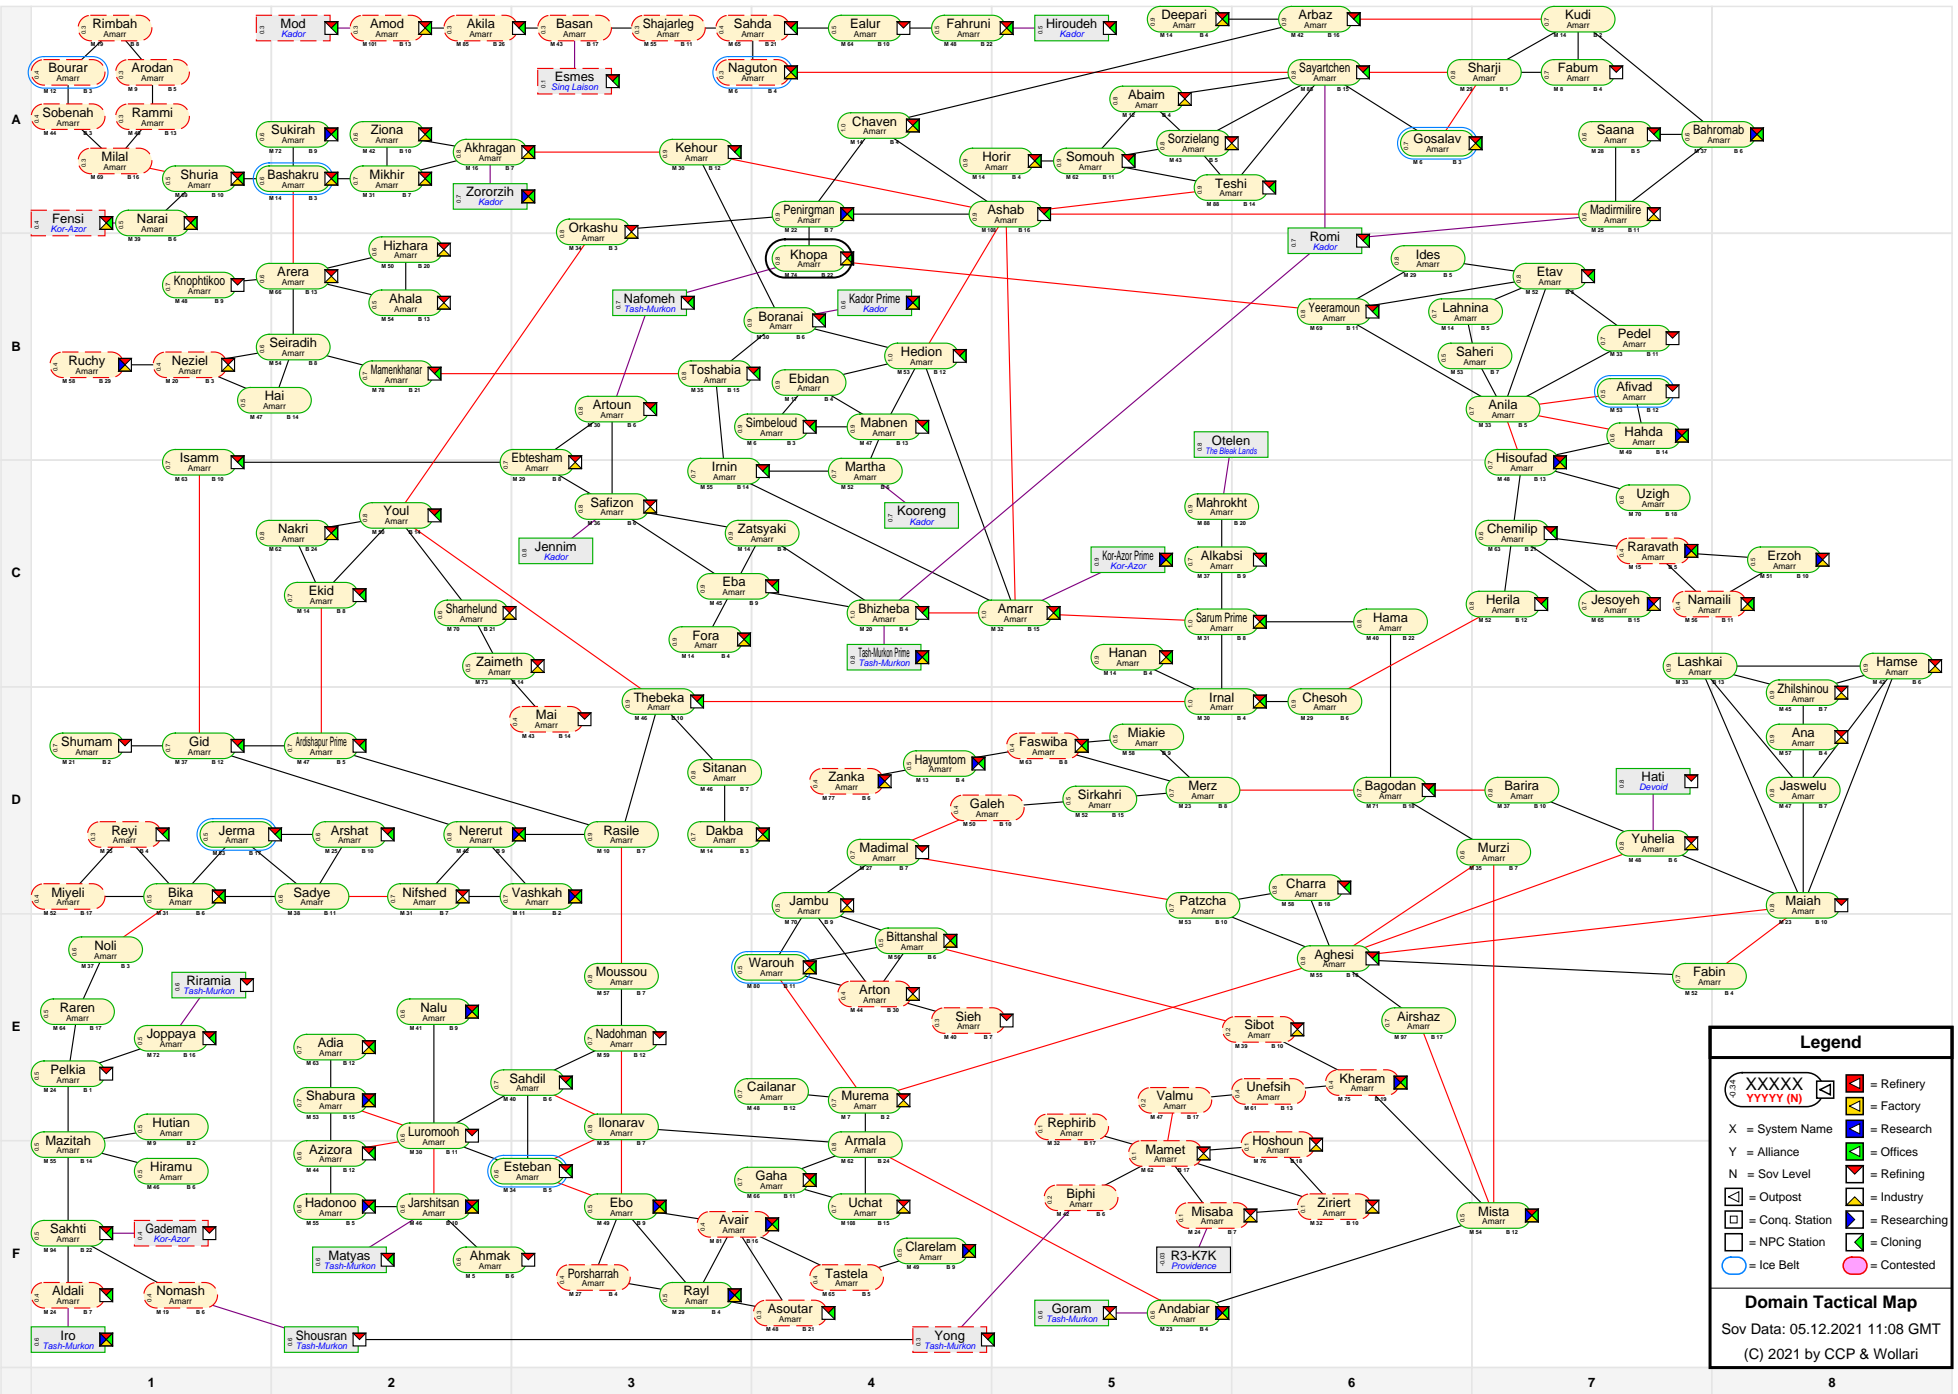

Domain Tactical Map

Legend

XXXXX
YYYY (N) = Refinery
X = System Name
Y = Alliance
N = Sov Level
O = Outpost
C = Conq. Station
NPC = NPC Station
R = Research
F = Factory
O = Offices
R = Refining
I = Industry
C = Cloning
P = Contested

Domain Tactical Map
 Sov Data: 05.12.2021 11:08 GMT
 (C) 2021 by CCP & Wollari