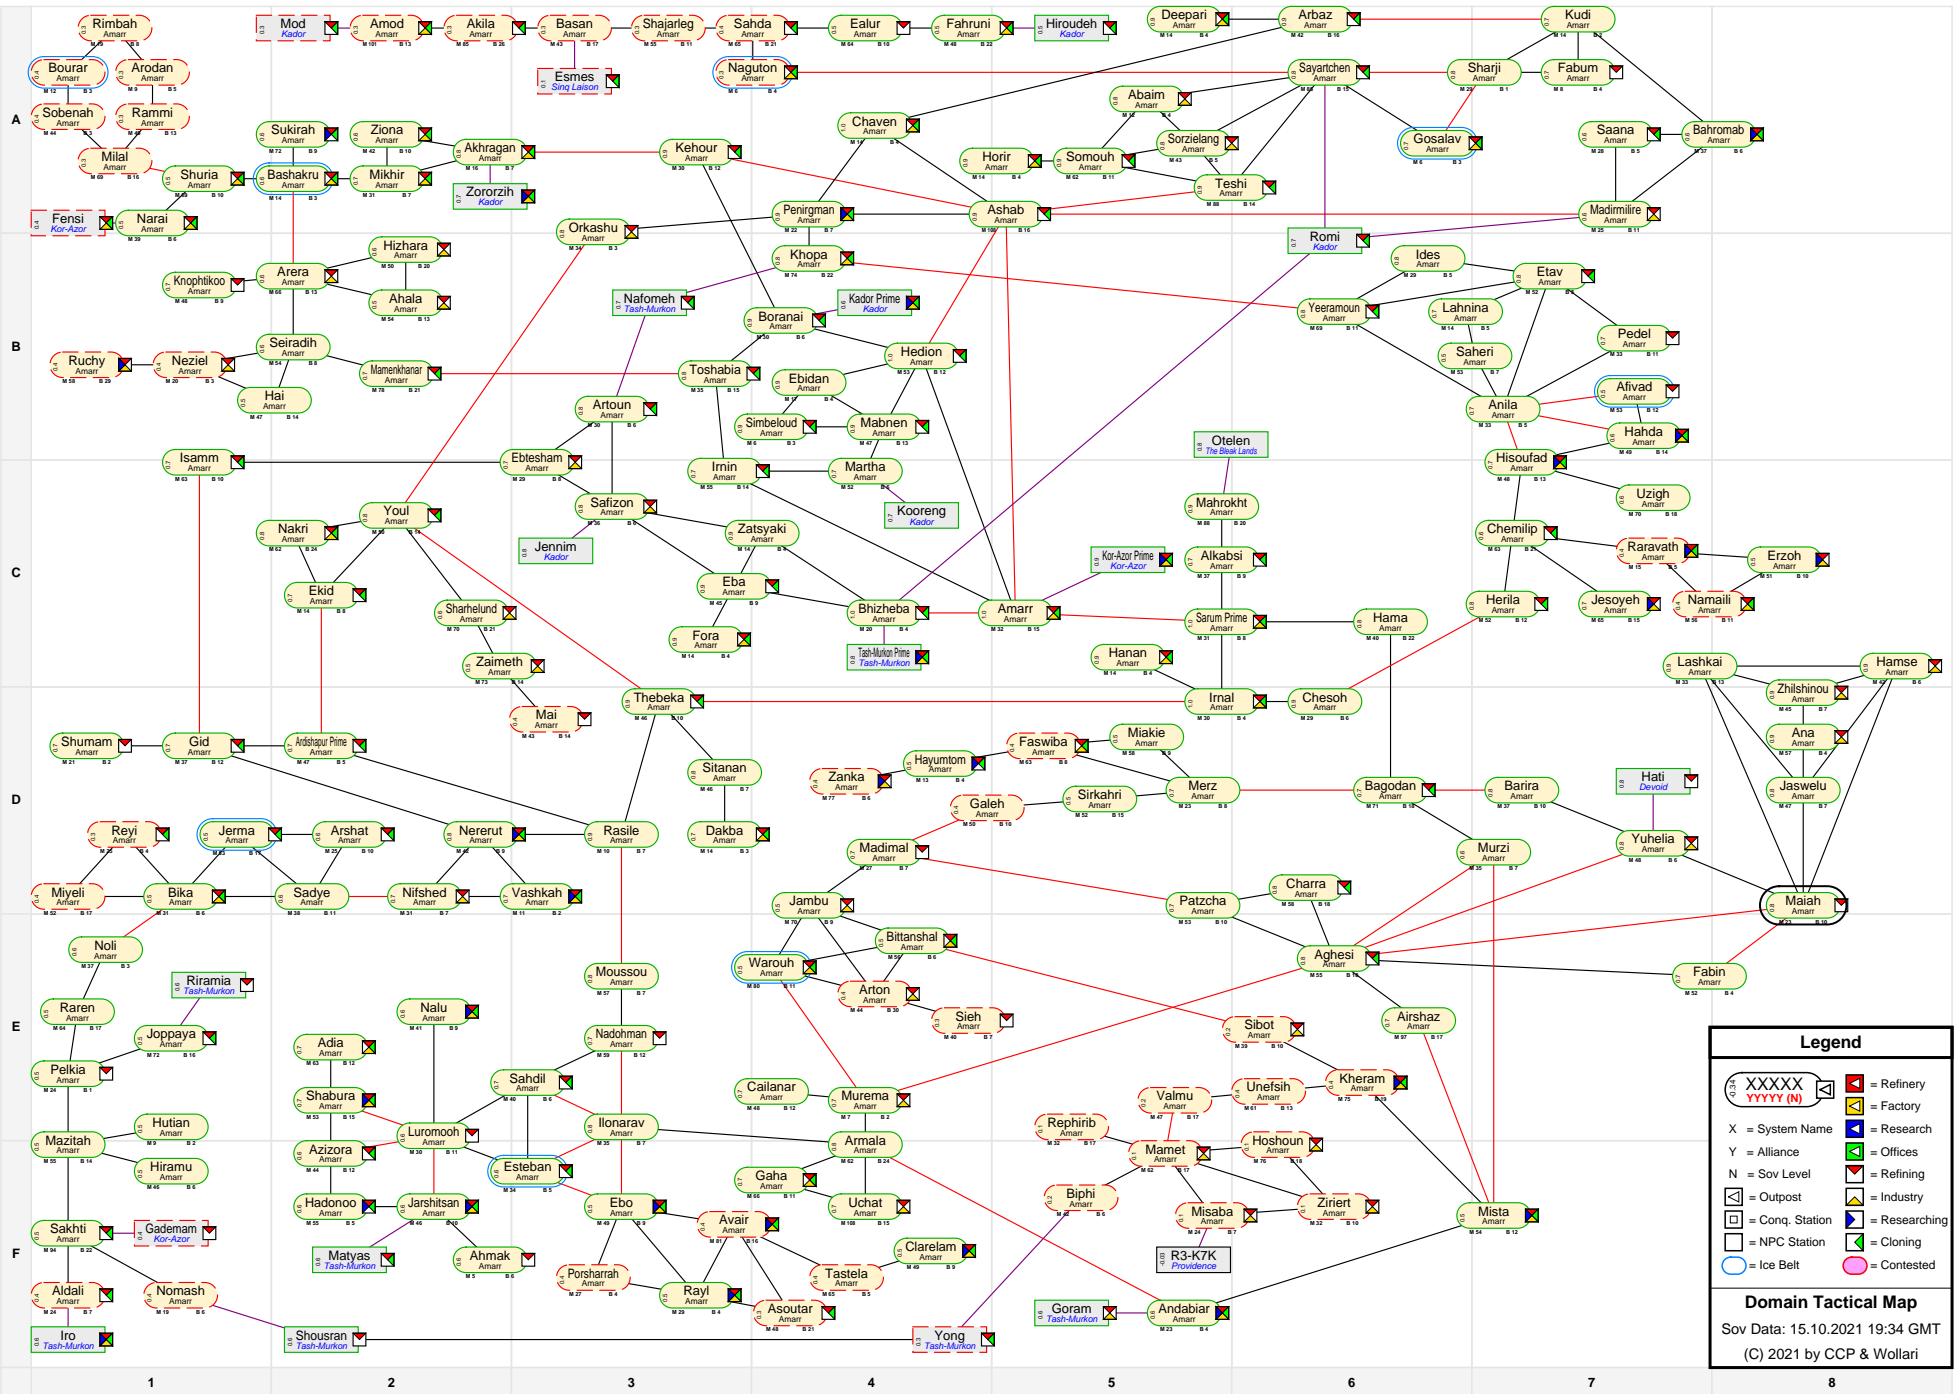

Domain Tactical Map

Legend

XXXXX
YYYY (N)

- = Refinery
- = Factory
- X = System Name
- Y = Alliance
- N = Sov Level
- = Postup
- = Conq. Station
- = NPC Station
- = Cloning
- = Contested
- = Ice Belt

Domain Tactical Map
Sov Data: 15.10.2021 19:34 GMT
(C) 2021 by CCP & Wollari