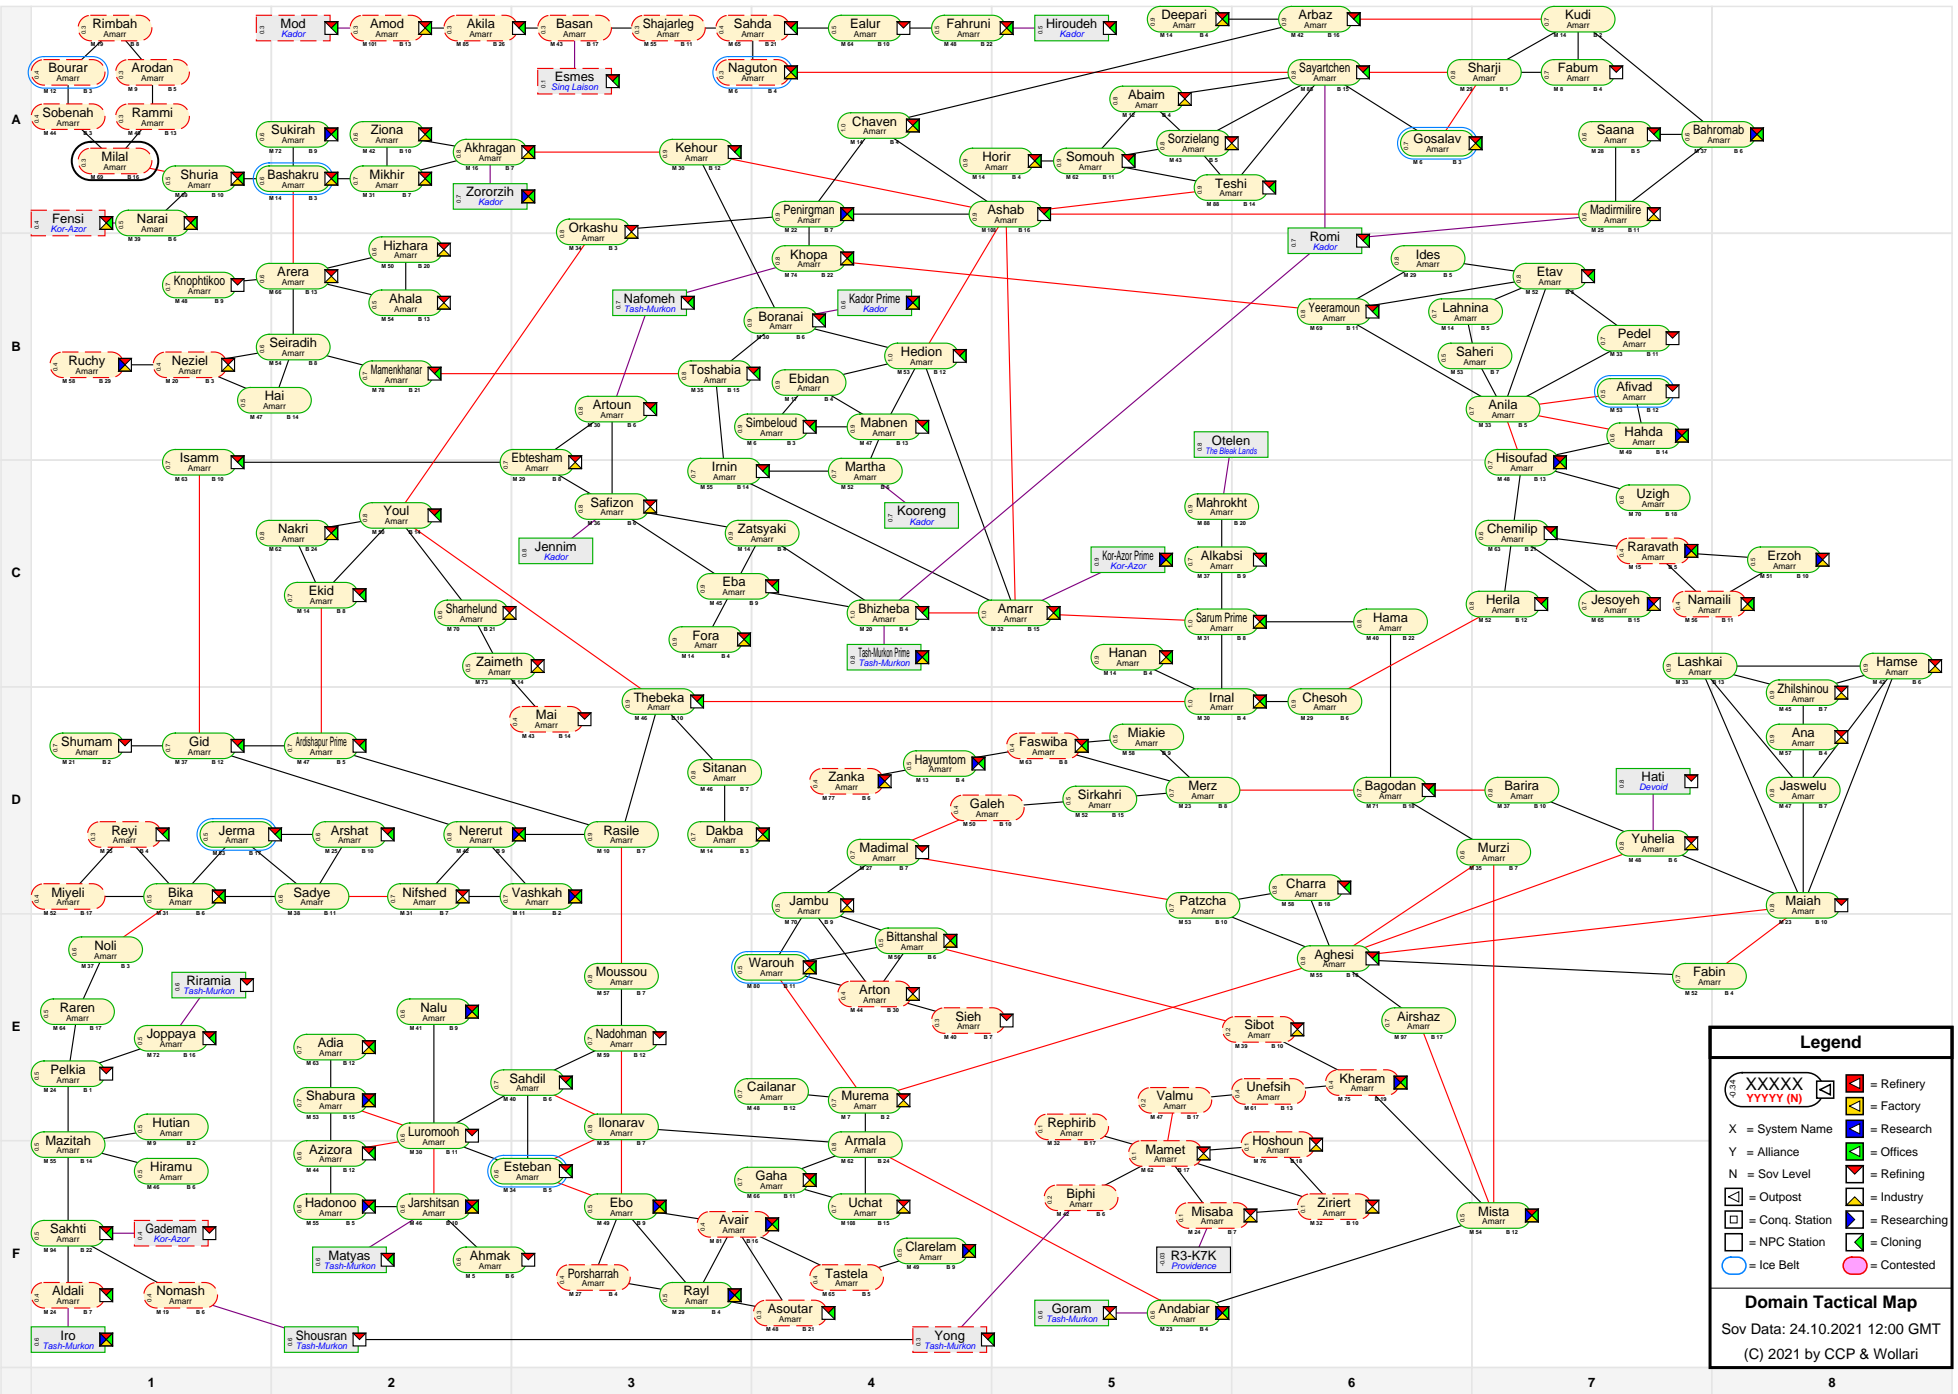

Domain Tactical Map

Legend

- XXXXX YYYY (N) = Refinery
- X = System Name
- Y = Alliance
- N = Sov Level
- O = Refining
- I = Industry
- C = Conq. Station
- P = NPC Station
- Cl = Cloning
- Ice Belt
- Contested

Domain Tactical Map
 Sov Data: 24.10.2021 12:00 GMT
 (C) 2021 by CCP & Wollari