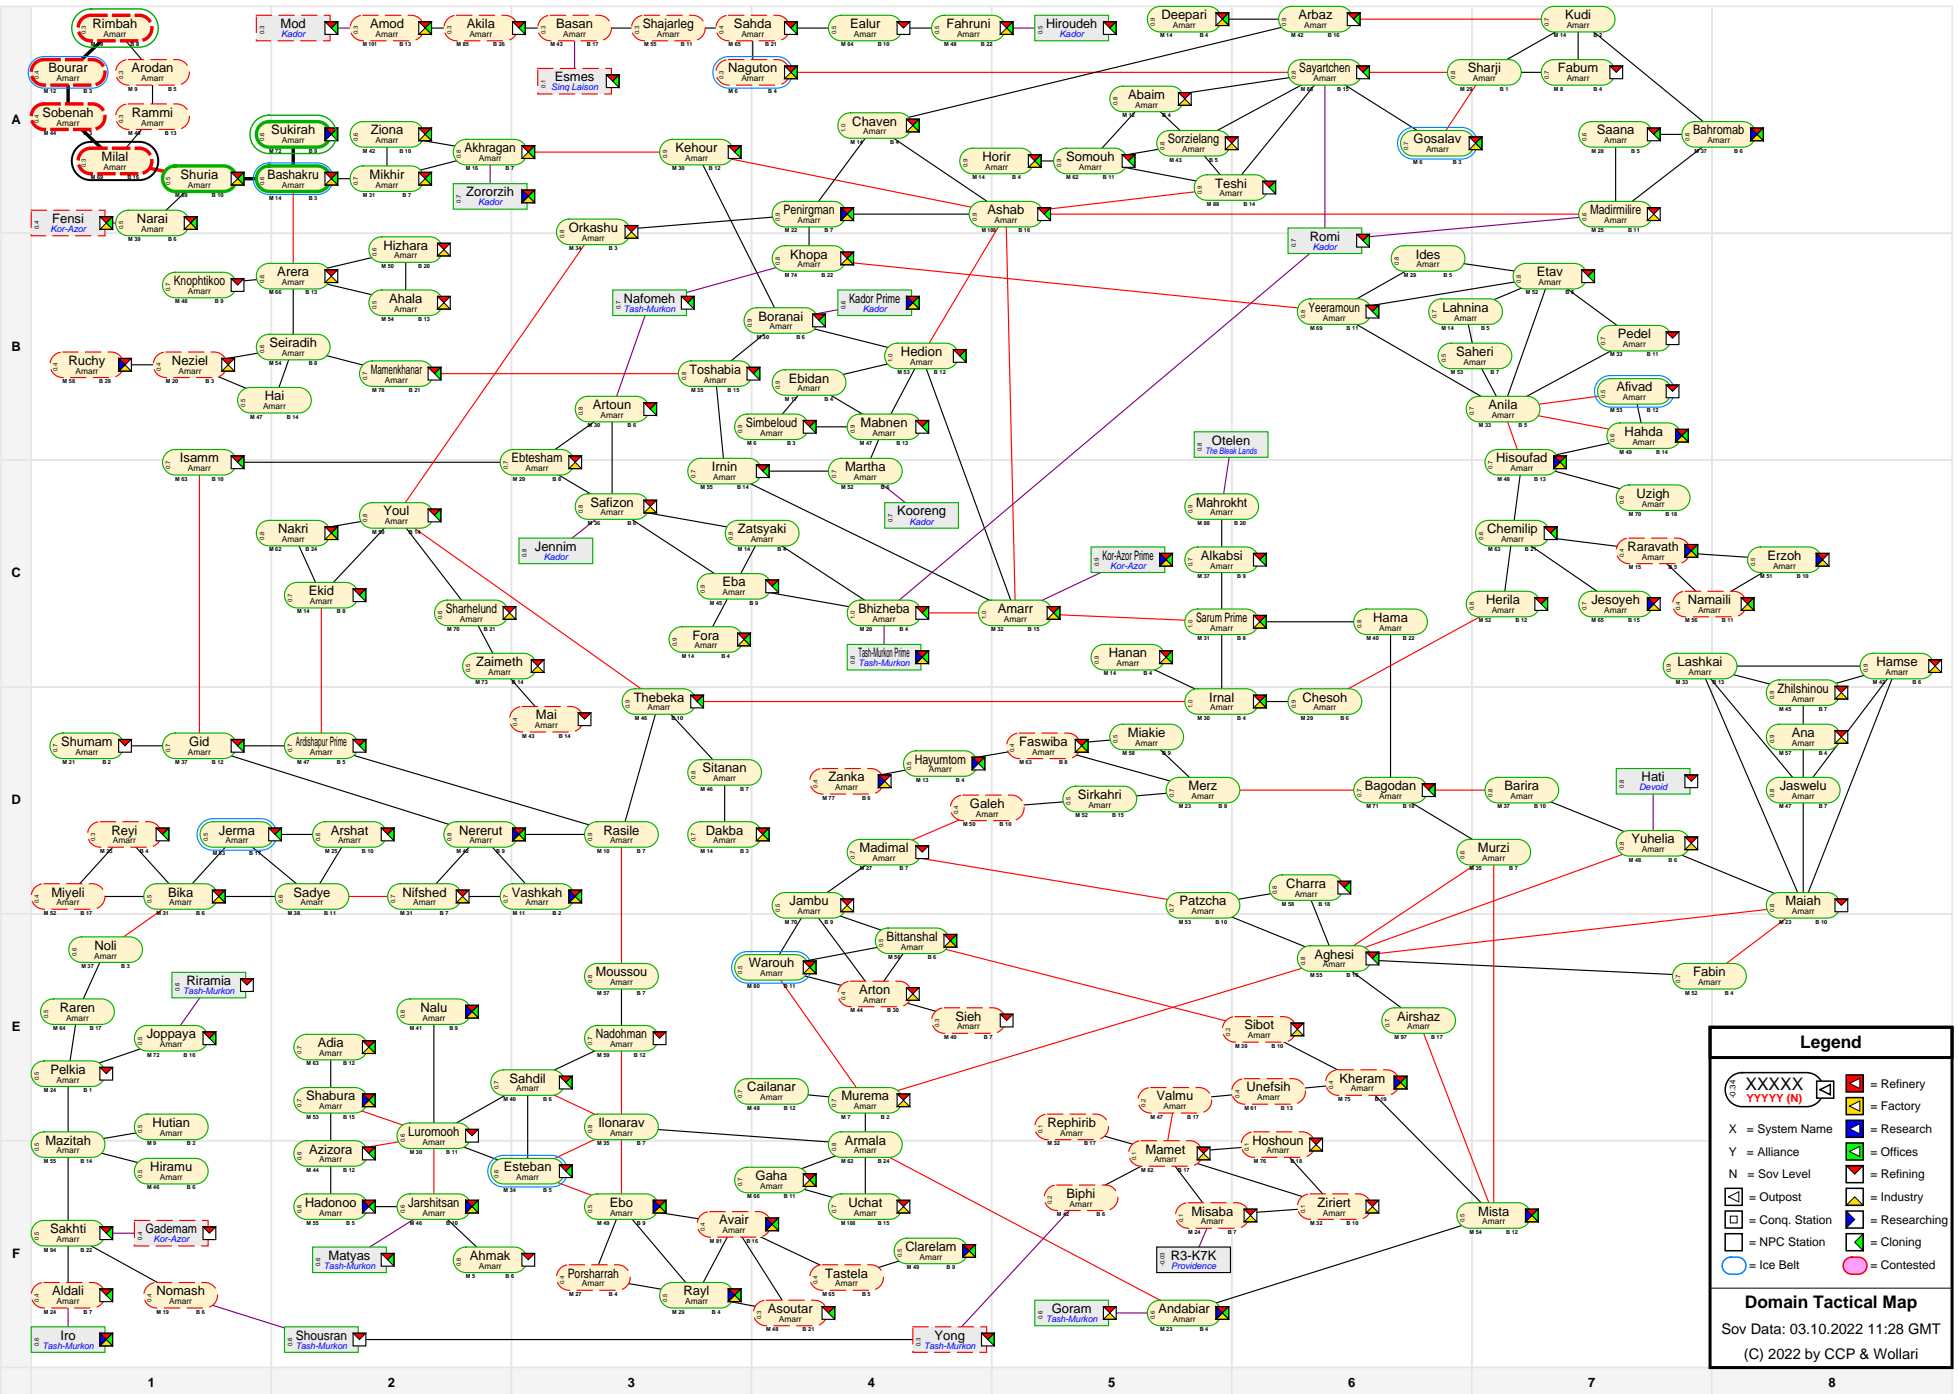

# Domain Tactical Map

**Legend**

- XXXXX (with icon) = Refinery
- YYYY (N) (with icon) = Factory
- X = System Name
- Y = Alliance
- N = Sov Level
- O = Postup
- P = Conq. Station
- R = NPC Station
- C = Cloning
- Blue circle = Ice Belt
- Pink circle = Contested
- Green square with X = Research
- Blue square with X = Offices
- Red square with X = Refining
- Yellow square with X = Industry

**Domain Tactical Map**  
 Sov Data: 03.10.2022 11:28 GMT  
 (C) 2022 by CCP & Wollari