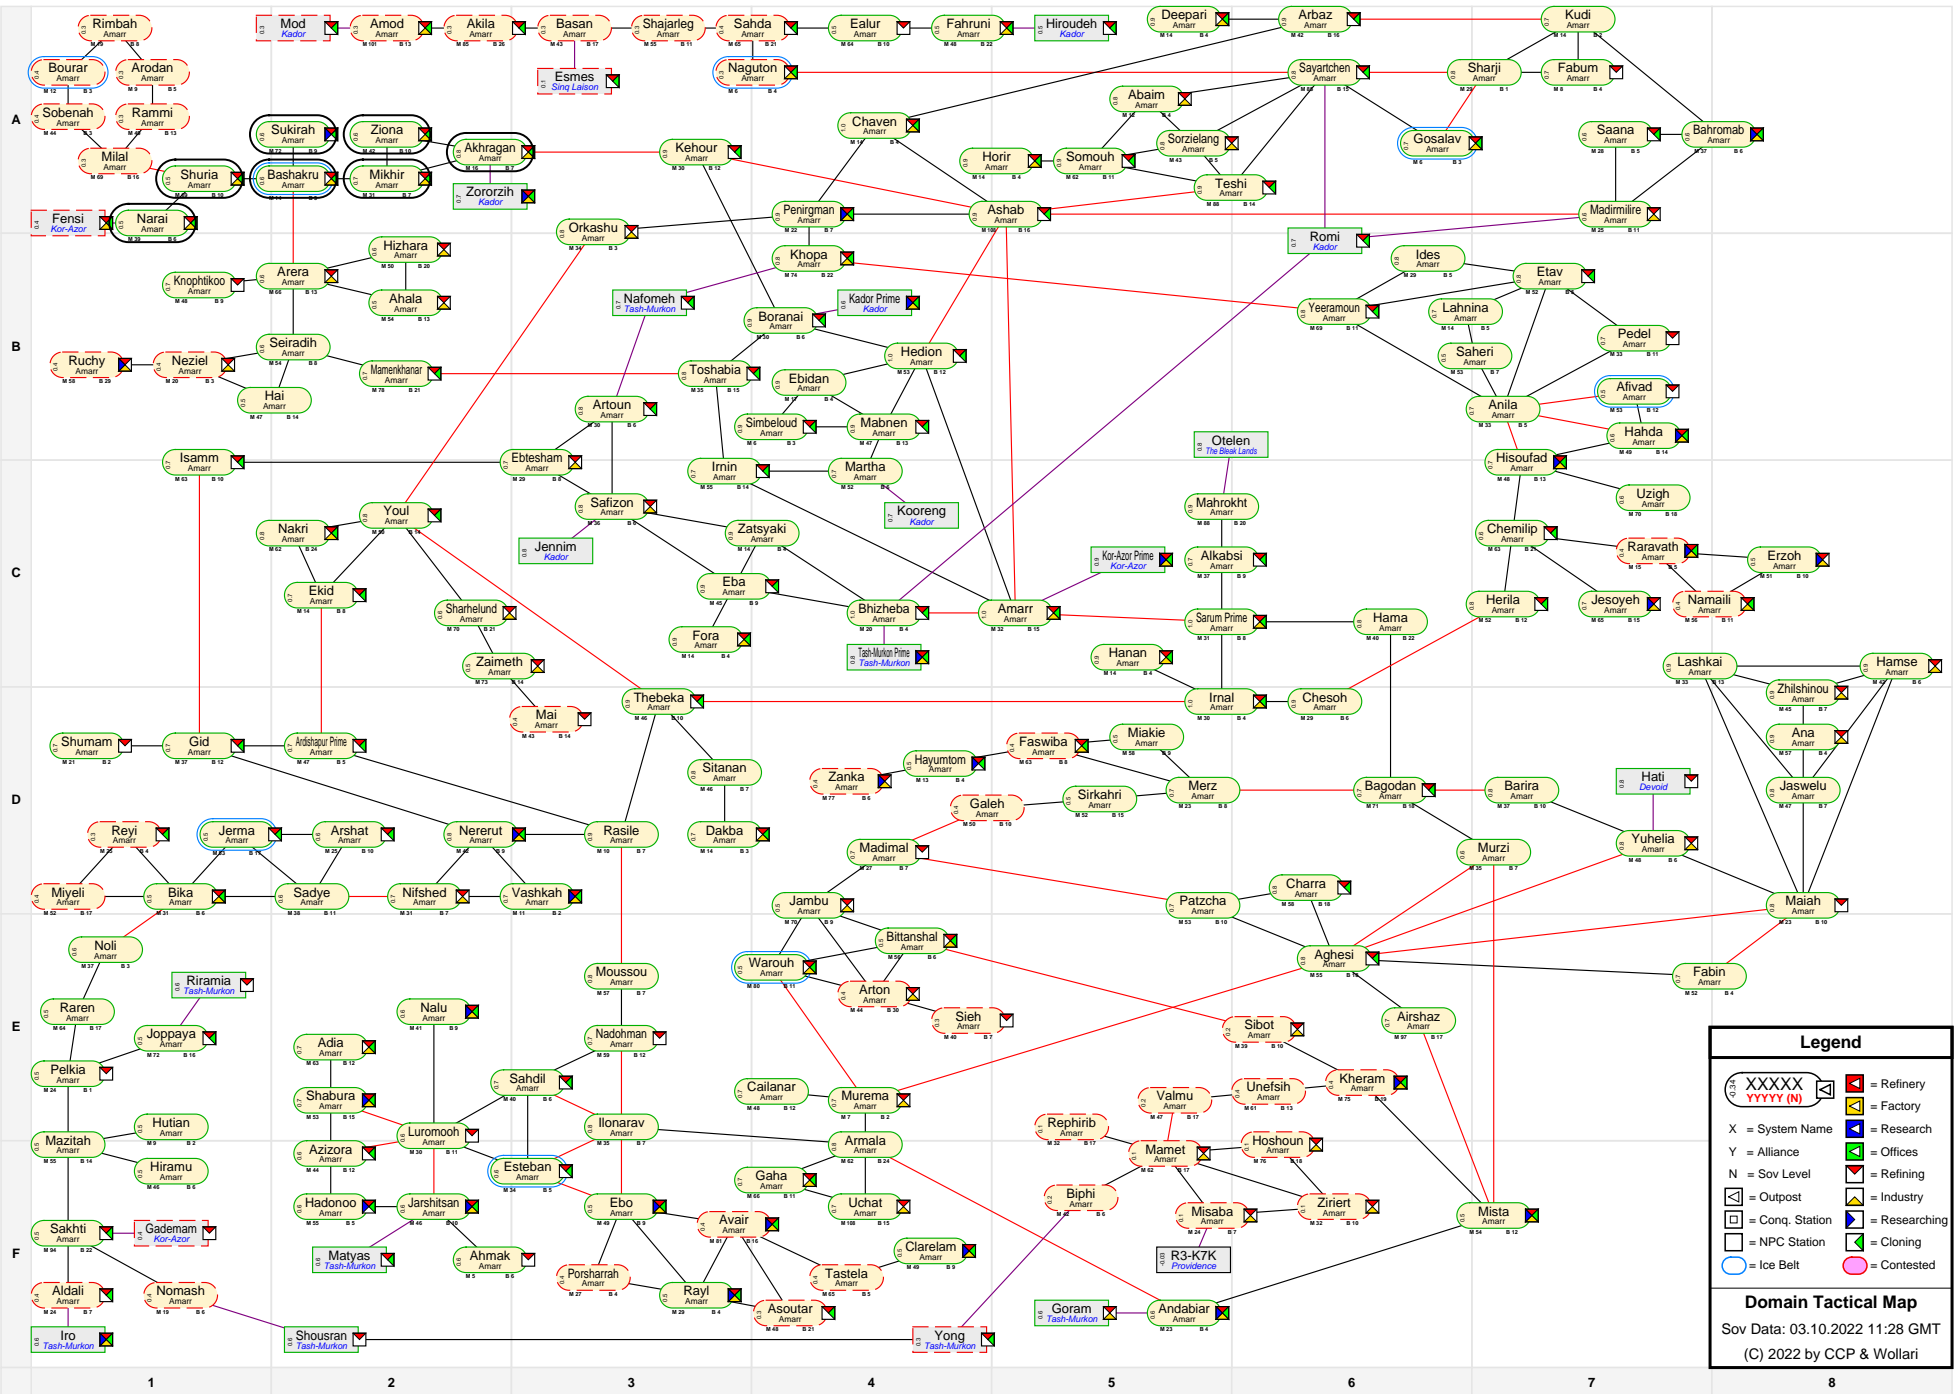

Domain Tactical Map

Legend

- XXXXX YYYYY (N) = Refinery
- X = System Name
- Y = Alliance
- N = Sov Level
- = Post
- = Conq. Station
- = NPC Station
- = Cloning
- = Contested
- = Ice Belt
- = Factory
- = Research
- = Offices
- = Refining
- = Industry
- = Researching

Domain Tactical Map
 Sov Data: 03.10.2022 11:28 GMT
 (C) 2022 by CCP & Wollari