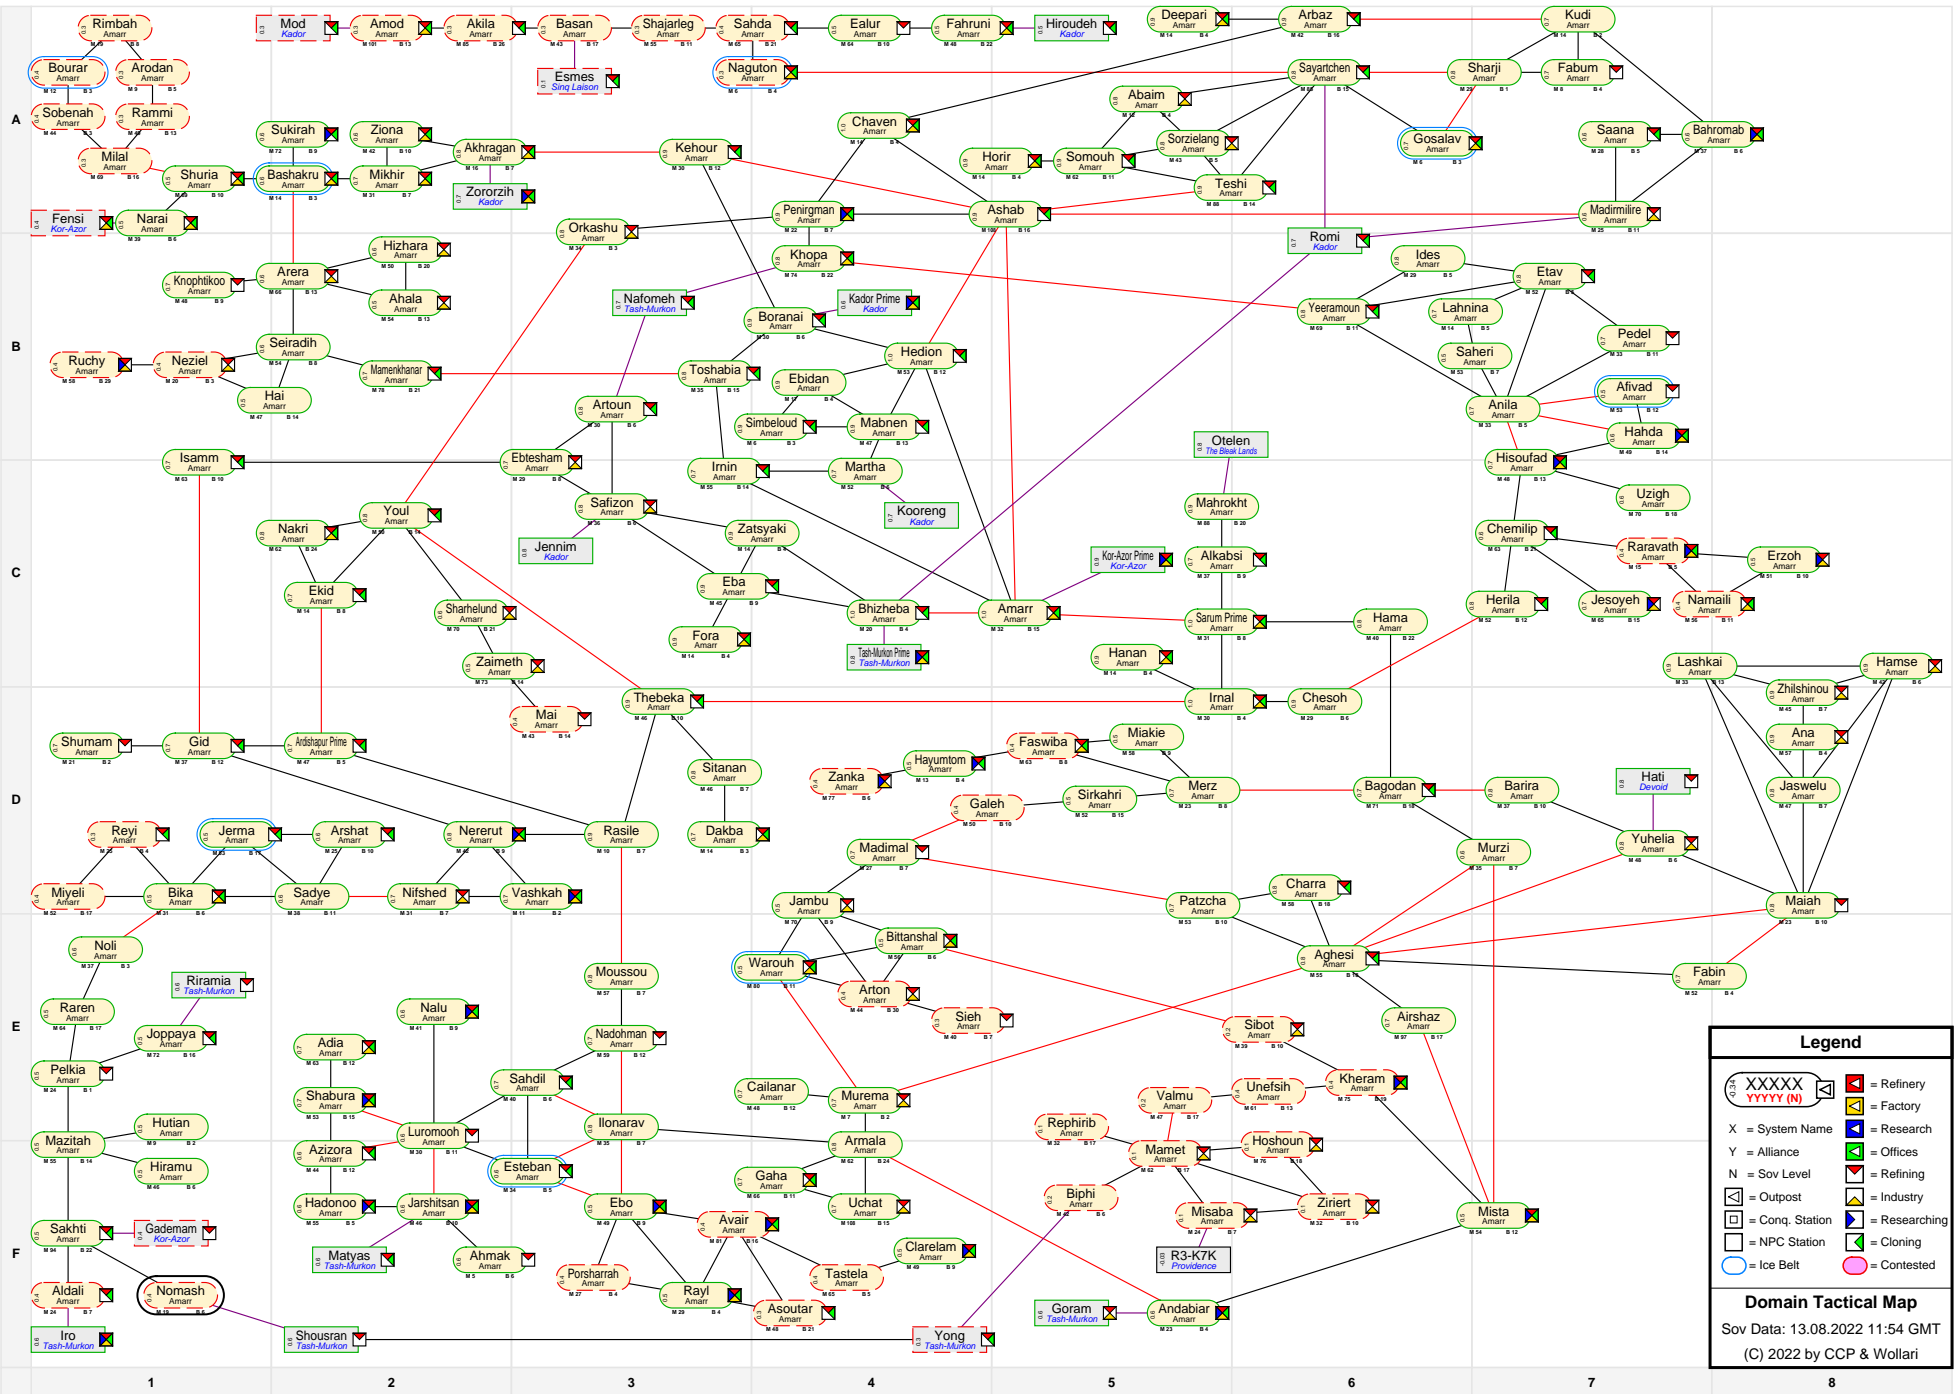

Domain Tactical Map

Legend

XXXXX YYYY (N) = Refinery
X = System Name
Y = Alliance
N = Sov Level
X = Refining
X = Postup
X = Industry
X = Conq. Station
X = Researching
X = NPC Station
X = Cloning
X = Contested

Domain Tactical Map
 Sov Data: 13.08.2022 11:54 GMT
 (C) 2022 by CCP & Wollari