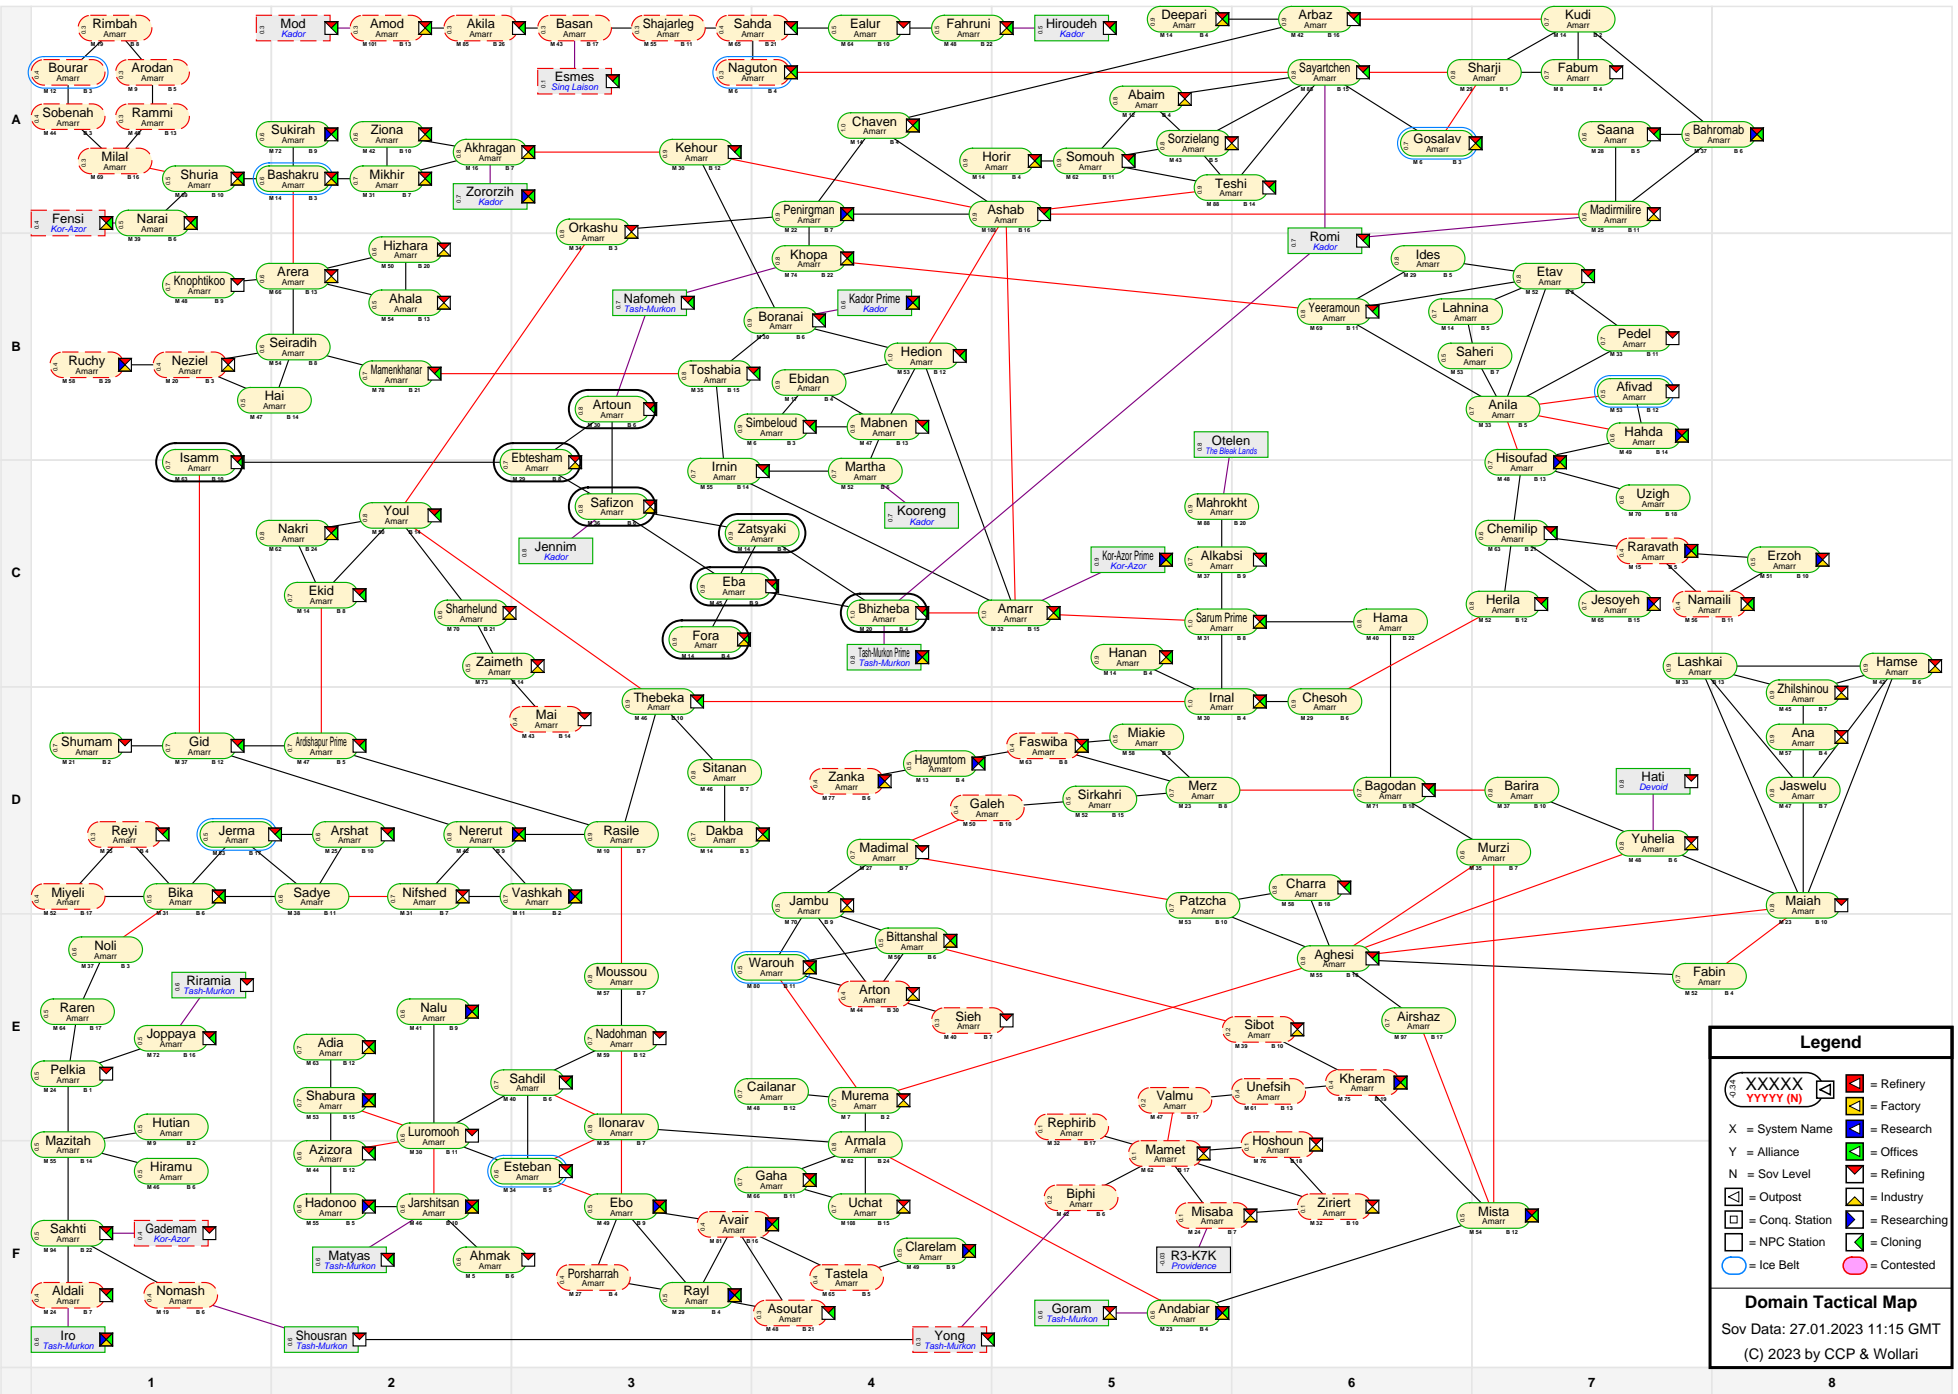

Domain Tactical Map

Legend

- XXXXX YYYYY (N) = Refinery
- X = System Name
- Y = Alliance
- N = Sov Level
- = Outpost
- = Conq. Station
- = NPC Station
- = Cloning
- = Research
- = Industry
- = Offices
- = Refining
- = Contested
- = Factory

Domain Tactical Map
 Sov Data: 27.01.2023 11:15 GMT
 (C) 2023 by CCP & Wollari