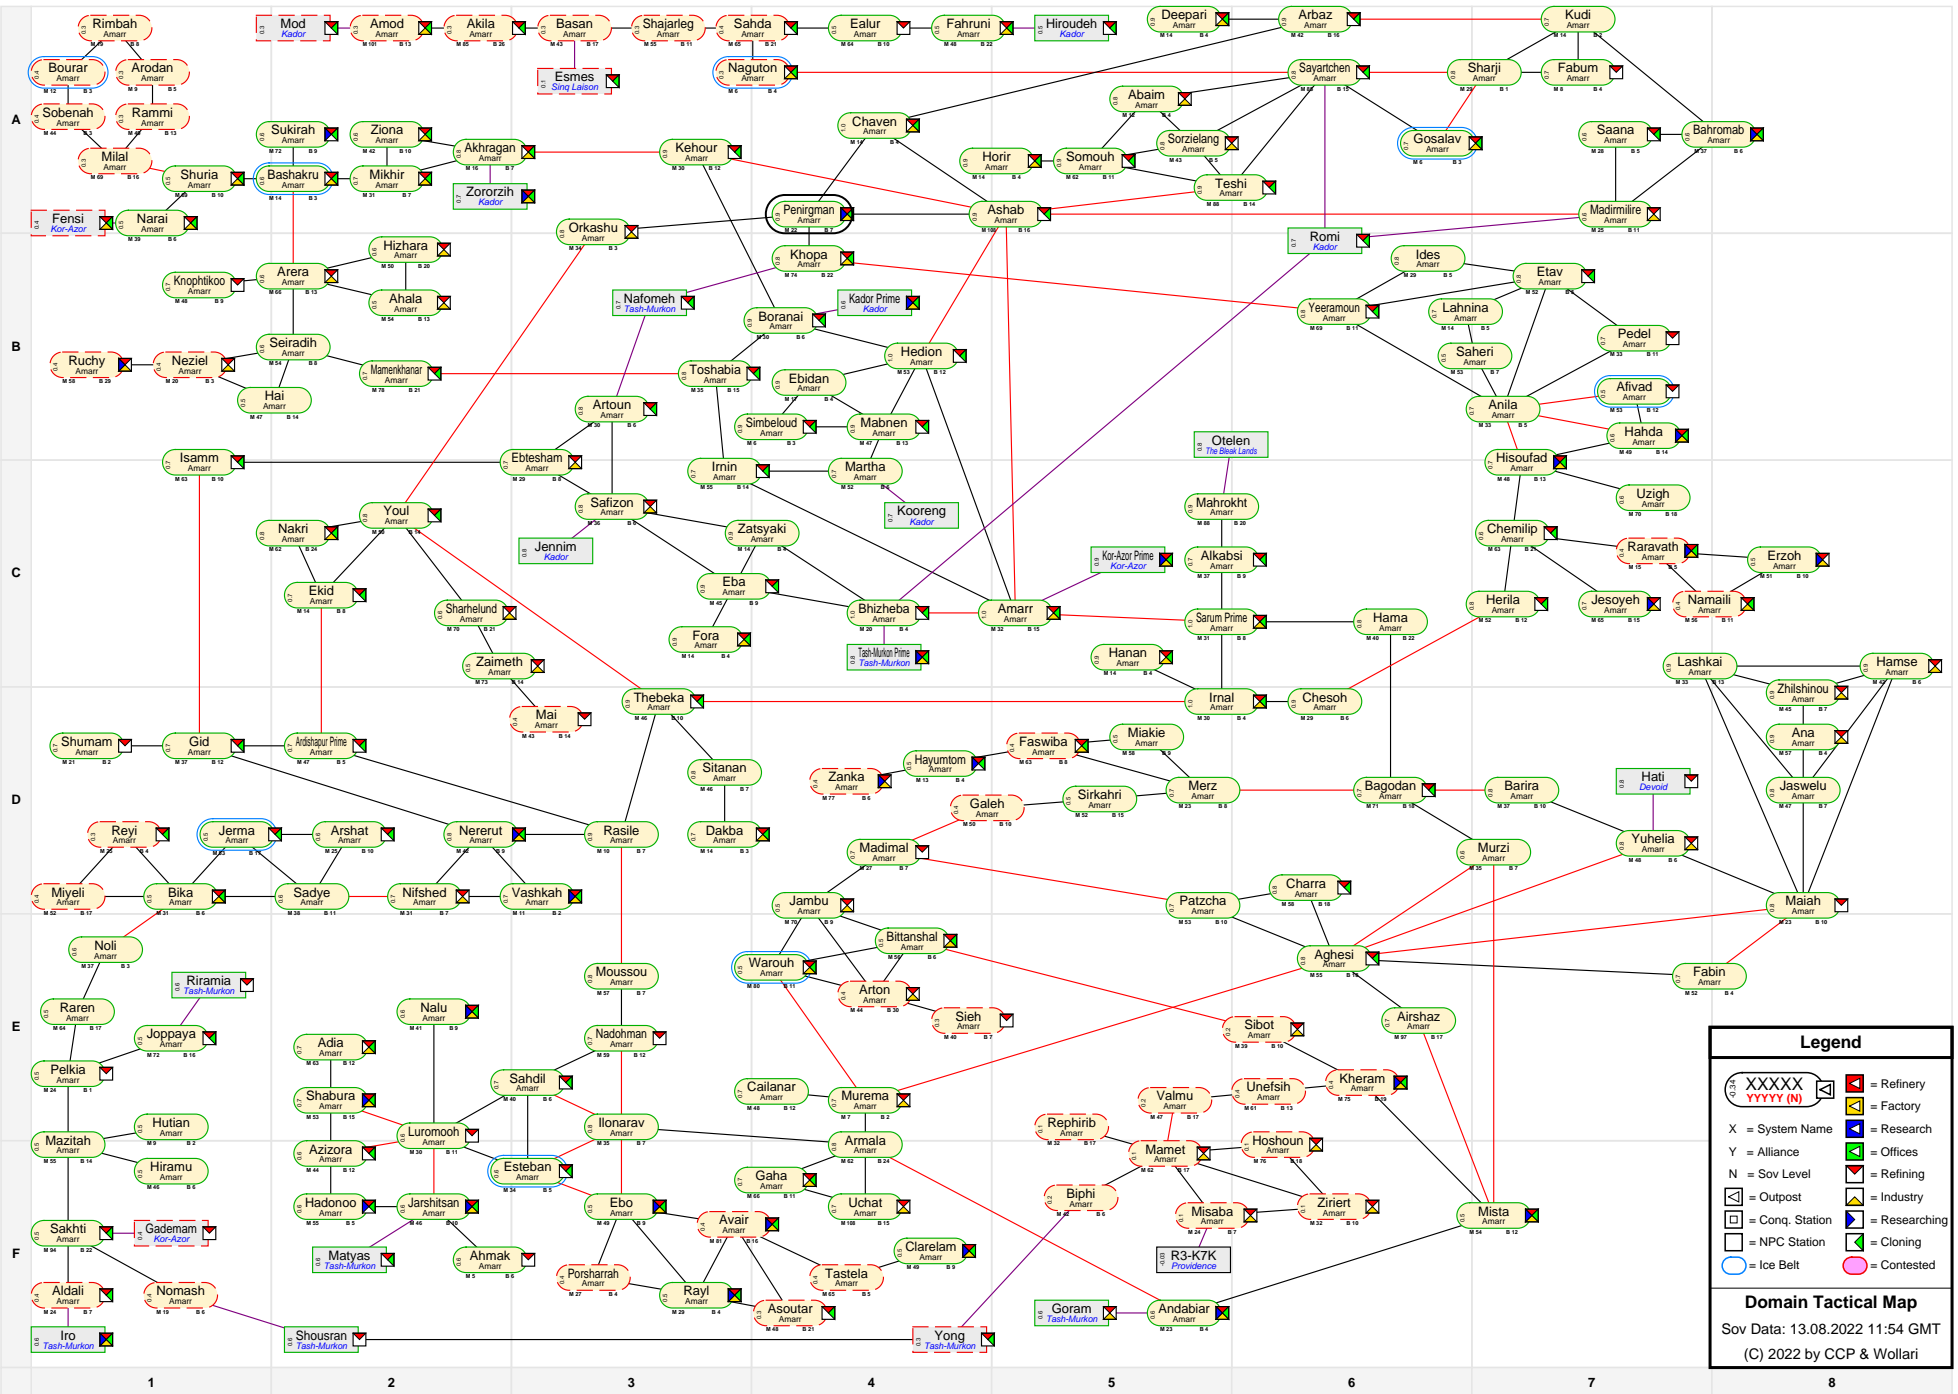

# Domain Tactical Map

**Legend**

XXXXX  
YYYY (N) = Refinery  
X = System Name  
Y = Alliance  
N = Sov Level  
O = Postup  
C = Conq. Station  
NPC = NPC Station  
I = Industry  
R = Research  
O = Offices  
R = Refining  
I = Ice Belt  
C = Cloning  
C = Contested

**Domain Tactical Map**  
 Sov Data: 13.08.2022 11:54 GMT  
 (C) 2022 by CCP & Wollari