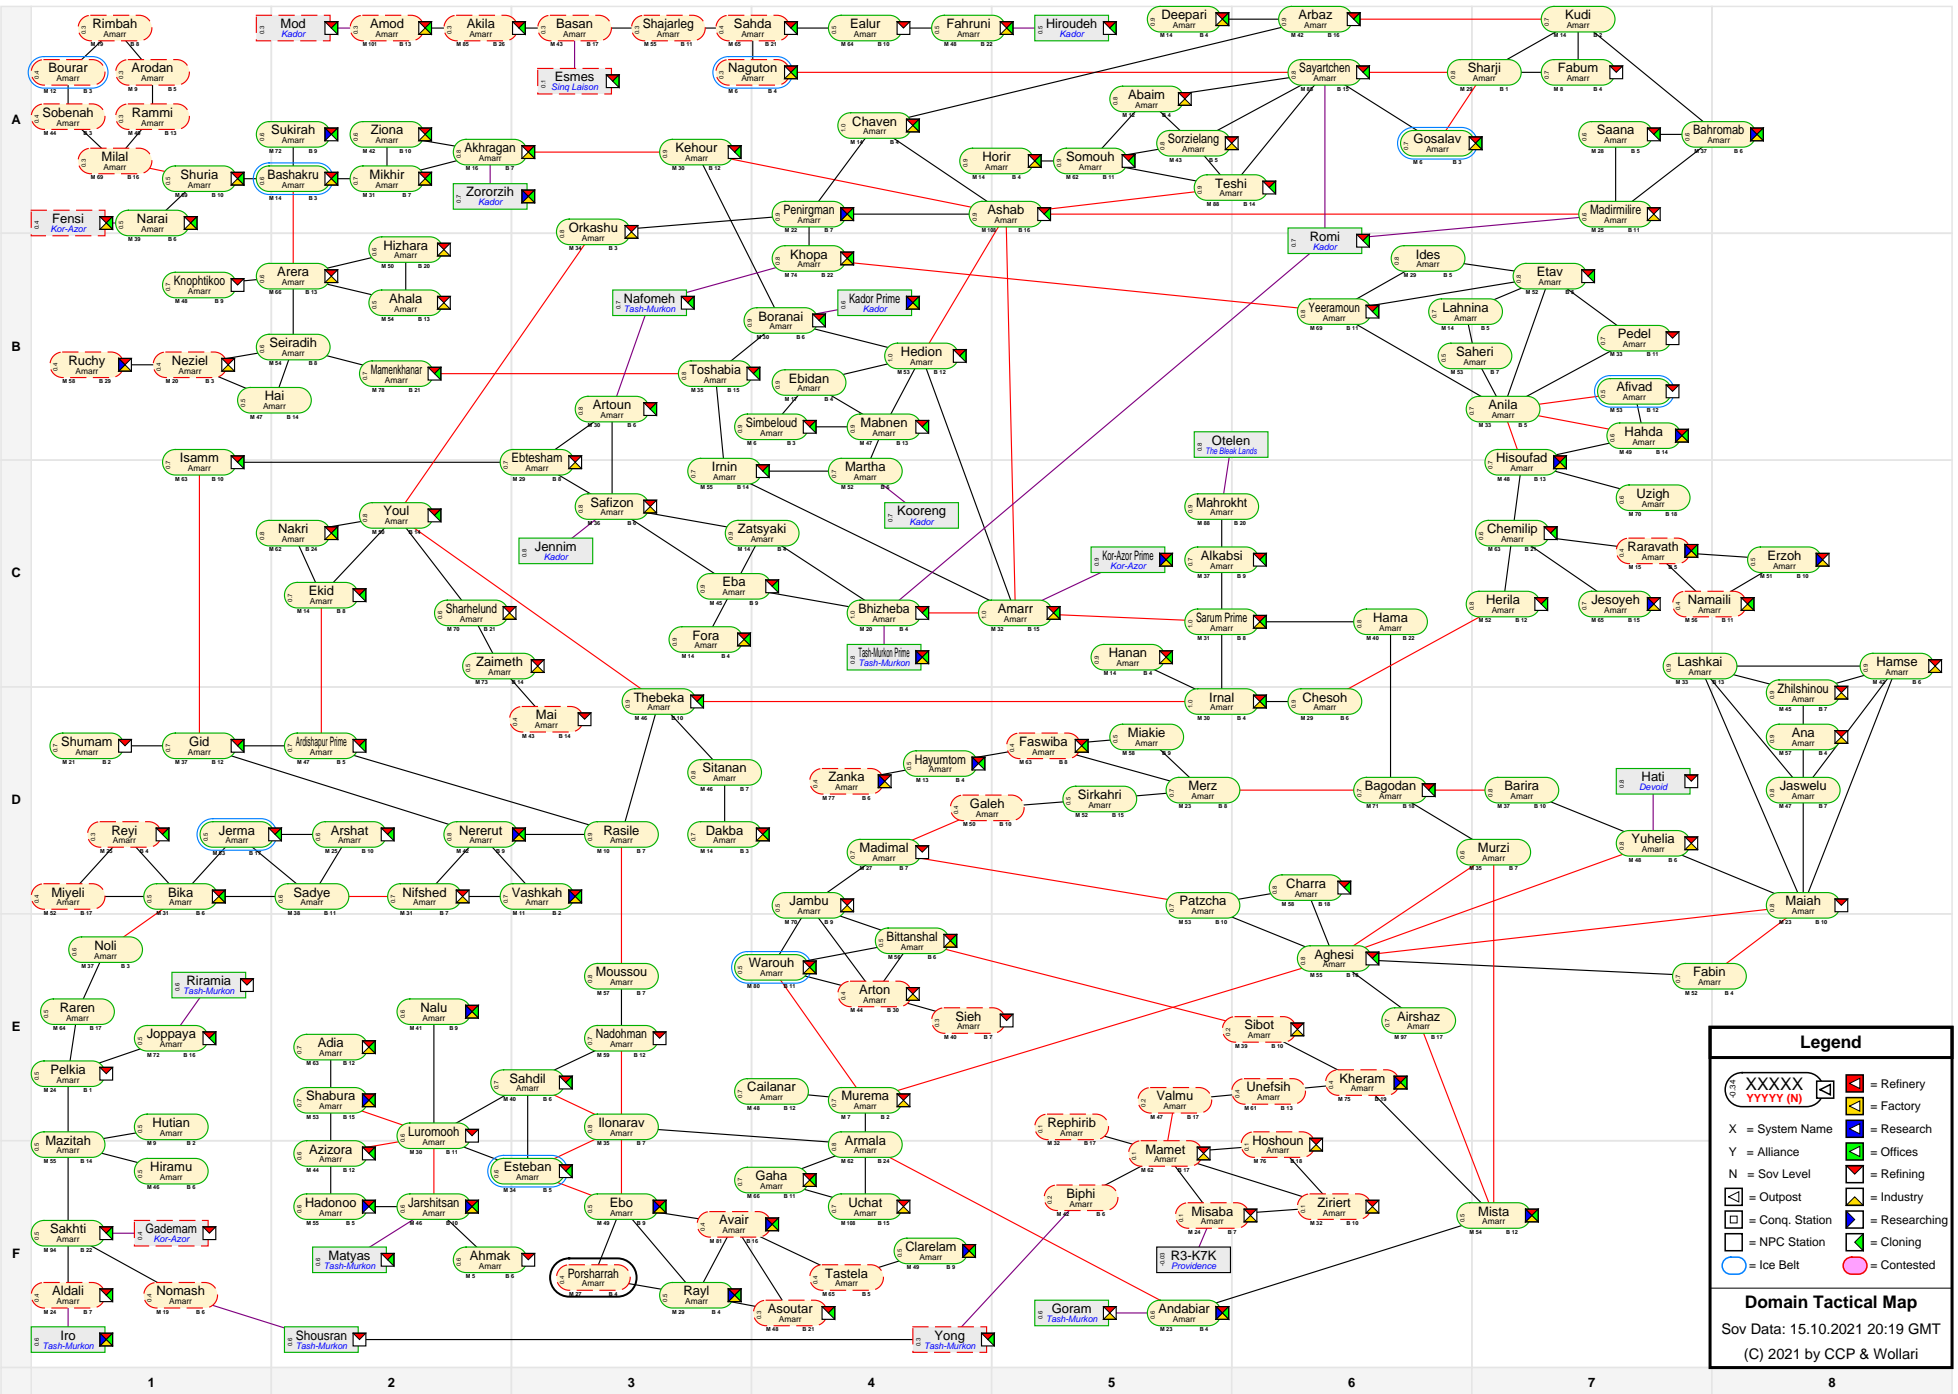

Domain Tactical Map

Legend

XXXXX YYYY (N) = Refinery
X = System Name
Y = Alliance
N = Sov Level
N = Refining
N = Postup
N = Industry
N = Conq. Station
N = Researching
N = NPC Station
N = Cloning
N = Contested

Domain Tactical Map
 Sov Data: 15.10.2021 20:19 GMT
 (C) 2021 by CCP & Wollari