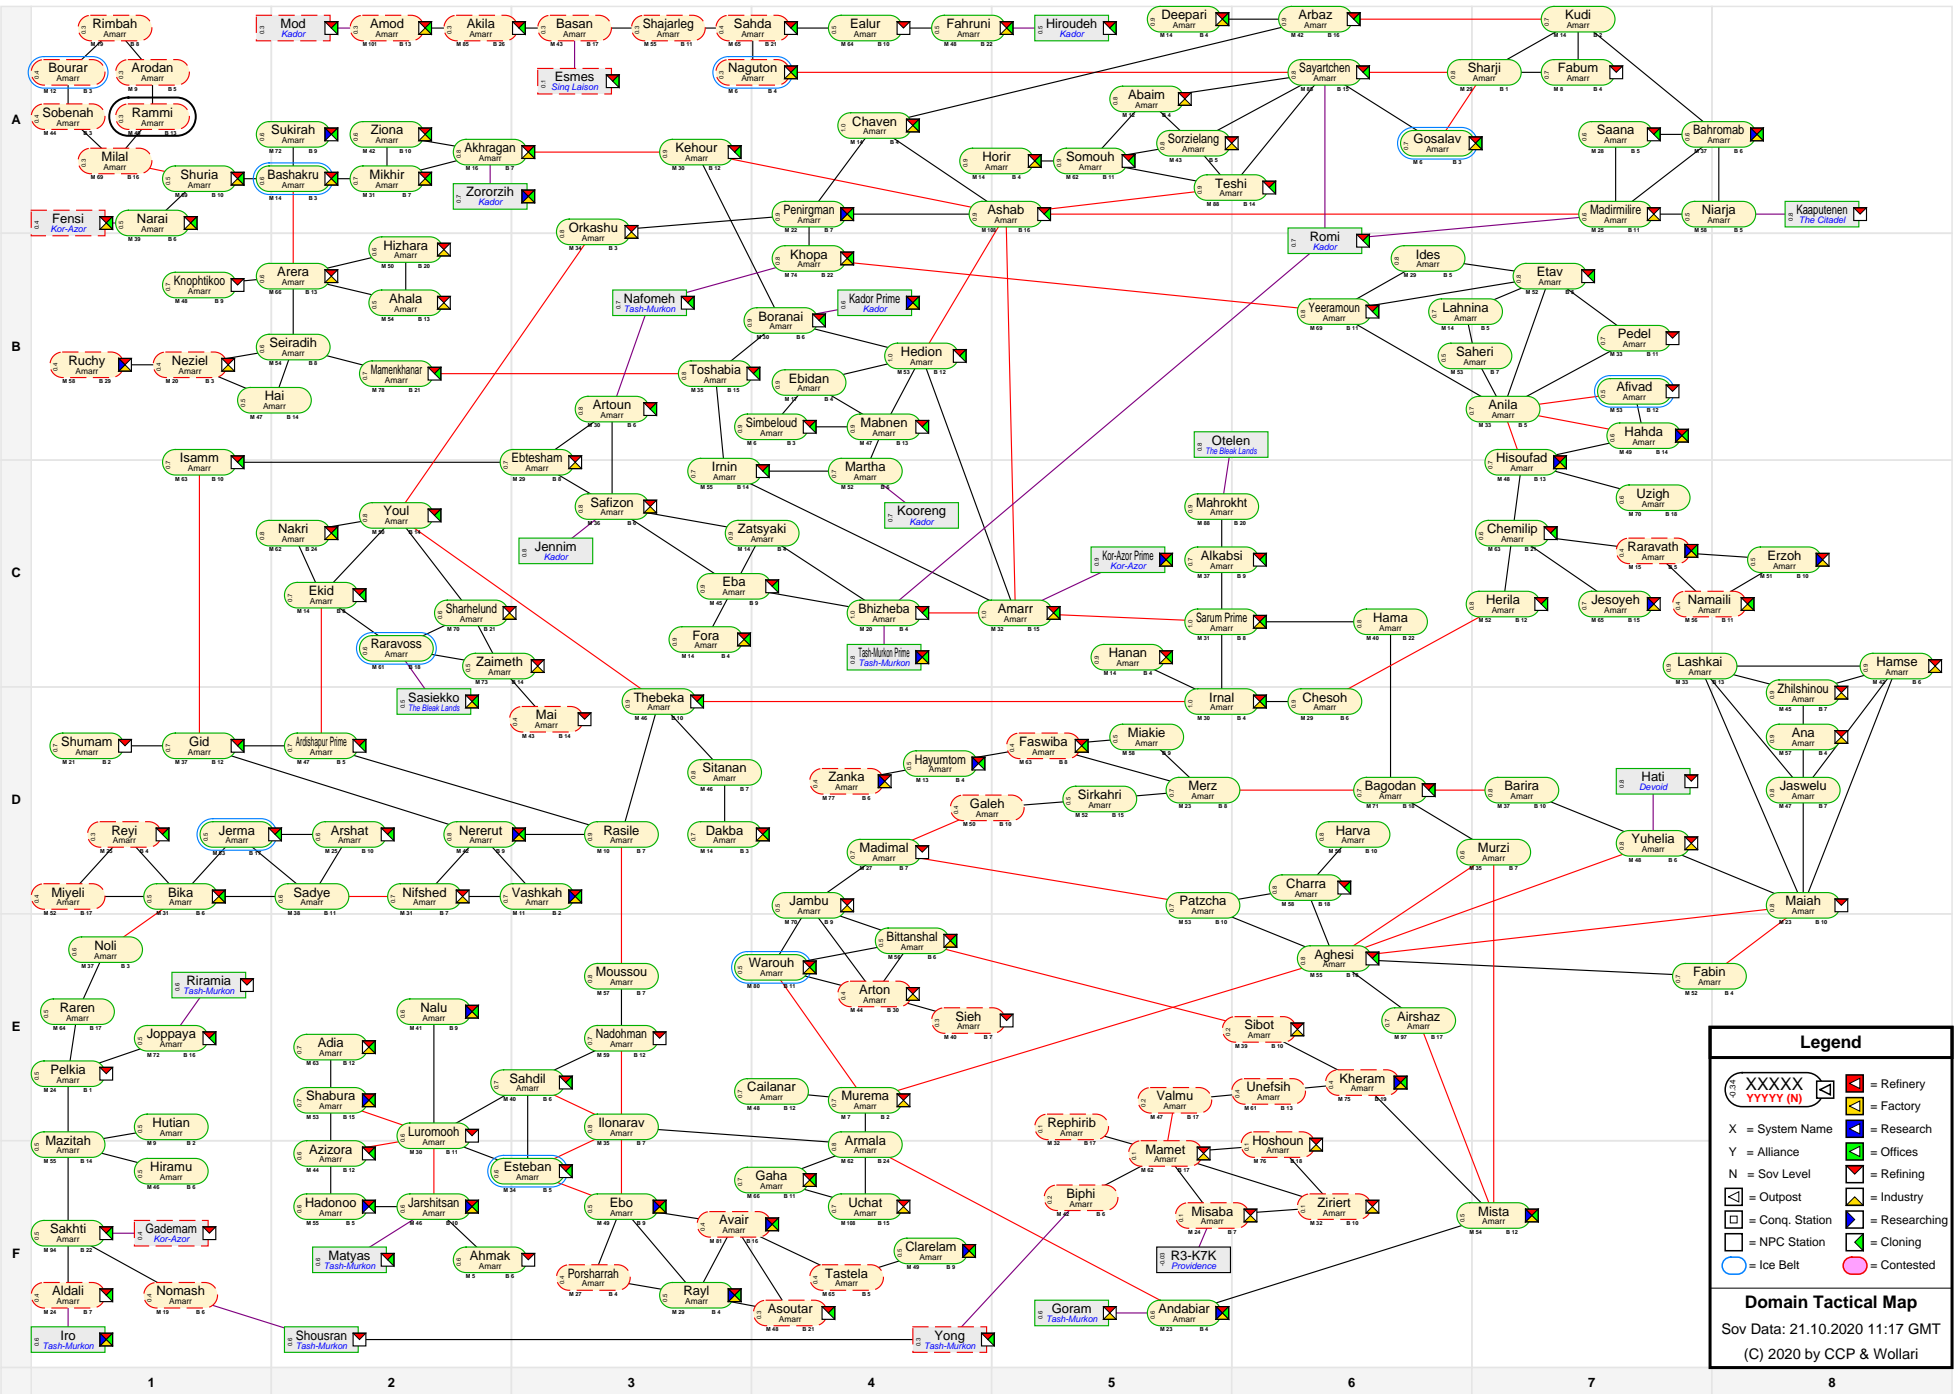

Domain Tactical Map

Legend

- XXXXX
YYYY (N) = Refinery
- X = System Name
- Y = Alliance
- N = Sov Level
- R = Refining
- I = Industry
- C = Conq. Station
- P = Researching
- S = NPC Station
- O = Cloning
- B = Contested

Domain Tactical Map
 Sov Data: 21.10.2020 11:17 GMT
 (C) 2020 by CCP & Wollari