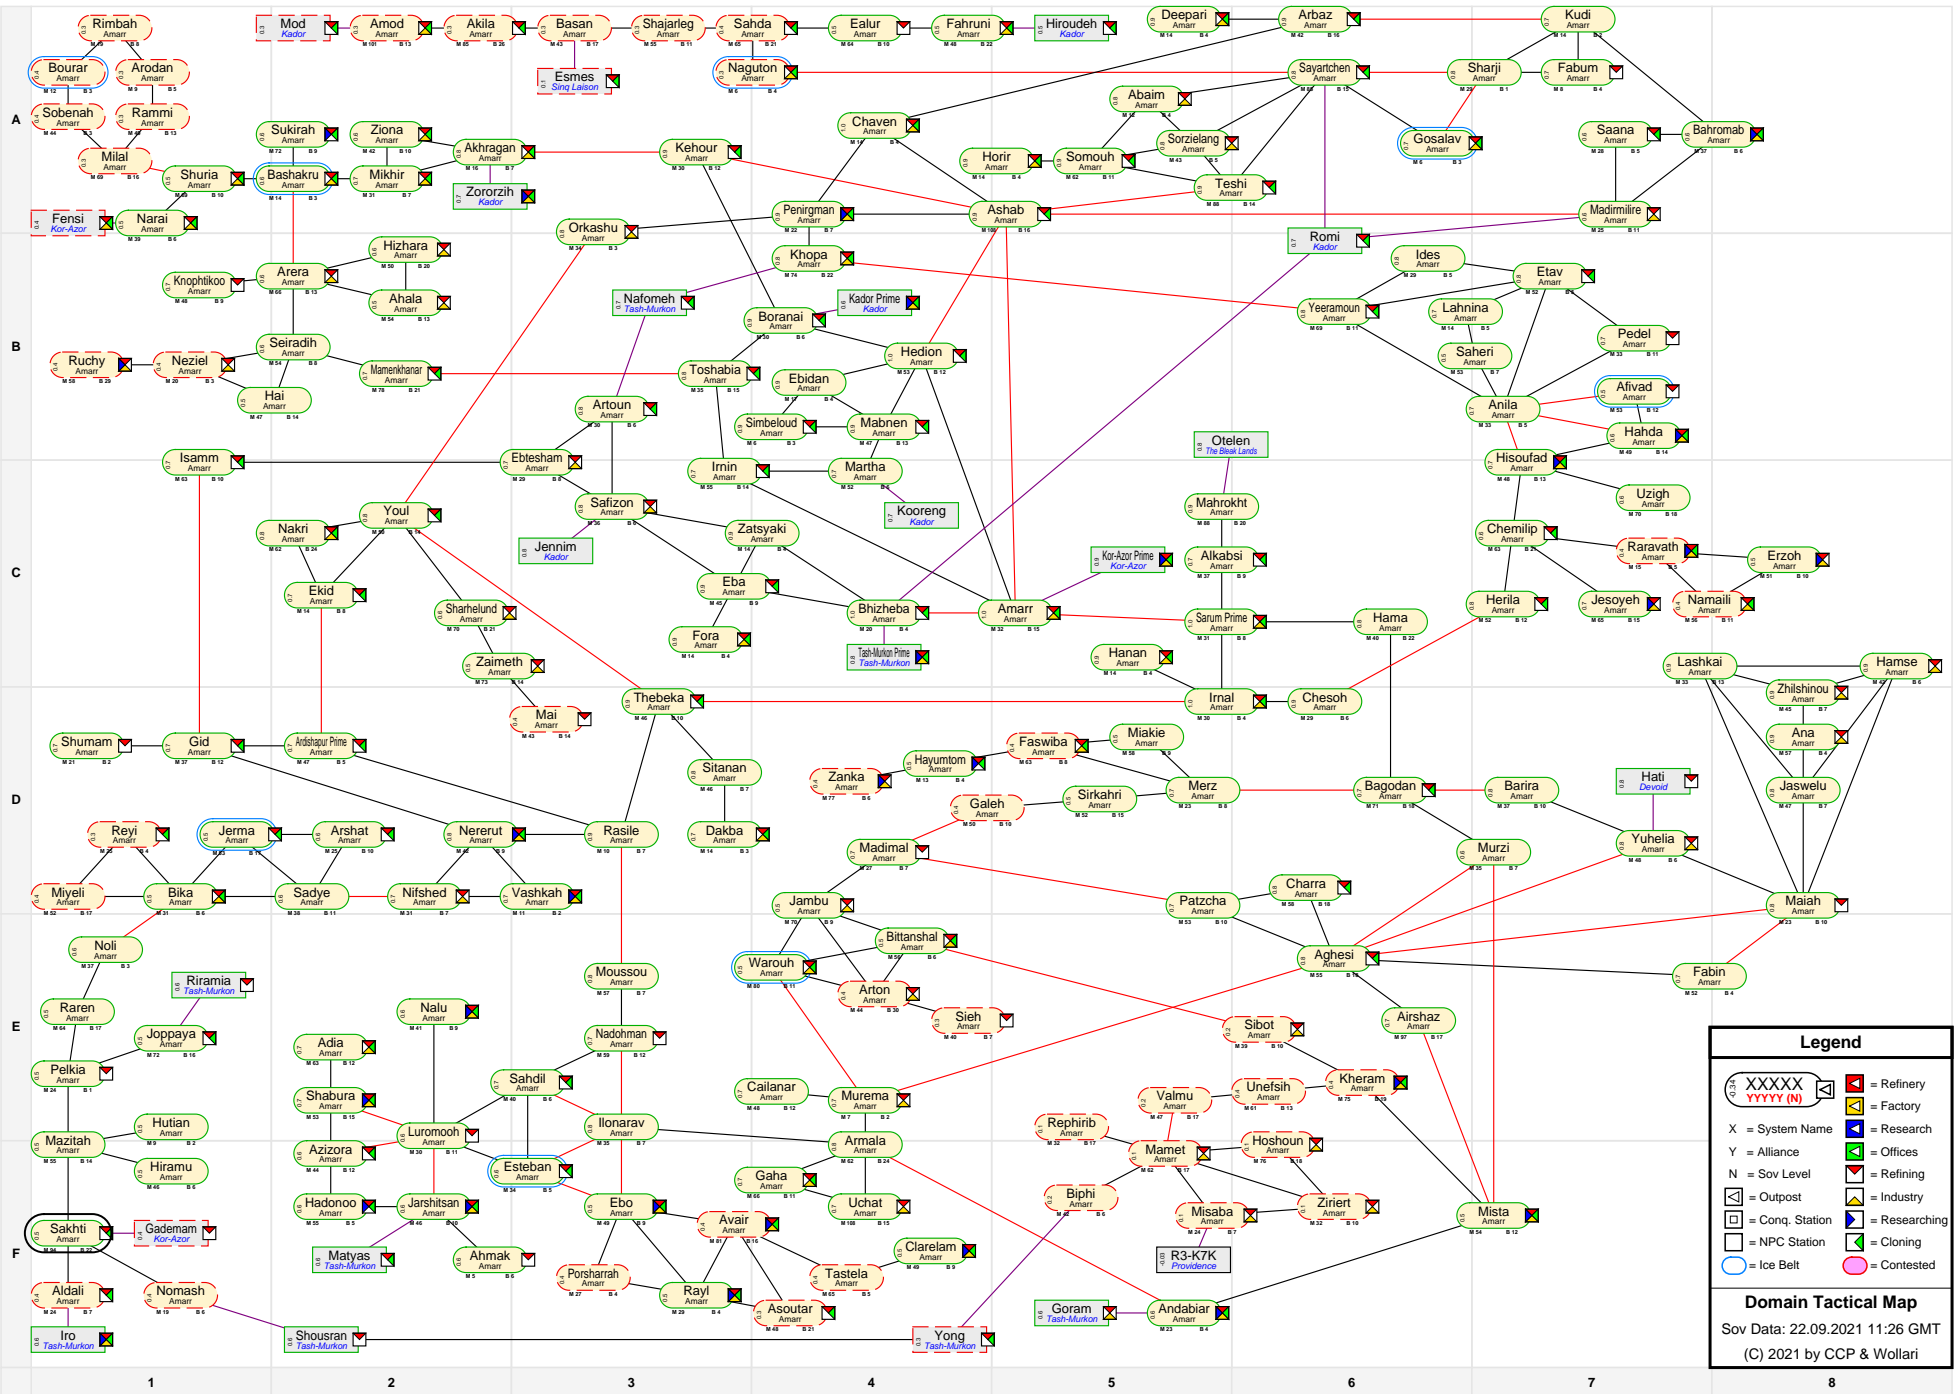

# Domain Tactical Map

**Legend**

- XXXXX YYYY (N) = Refinery
- X = System Name
- Y = Alliance
- N = Sov Level
- O = Refining
- I = Industry
- C = Conq. Station
- P = NPC Station
- Cl = Cloning
- Ice Belt
- Contested

**Domain Tactical Map**  
 Sov Data: 22.09.2021 11:26 GMT  
 (C) 2021 by CCP & Wollari