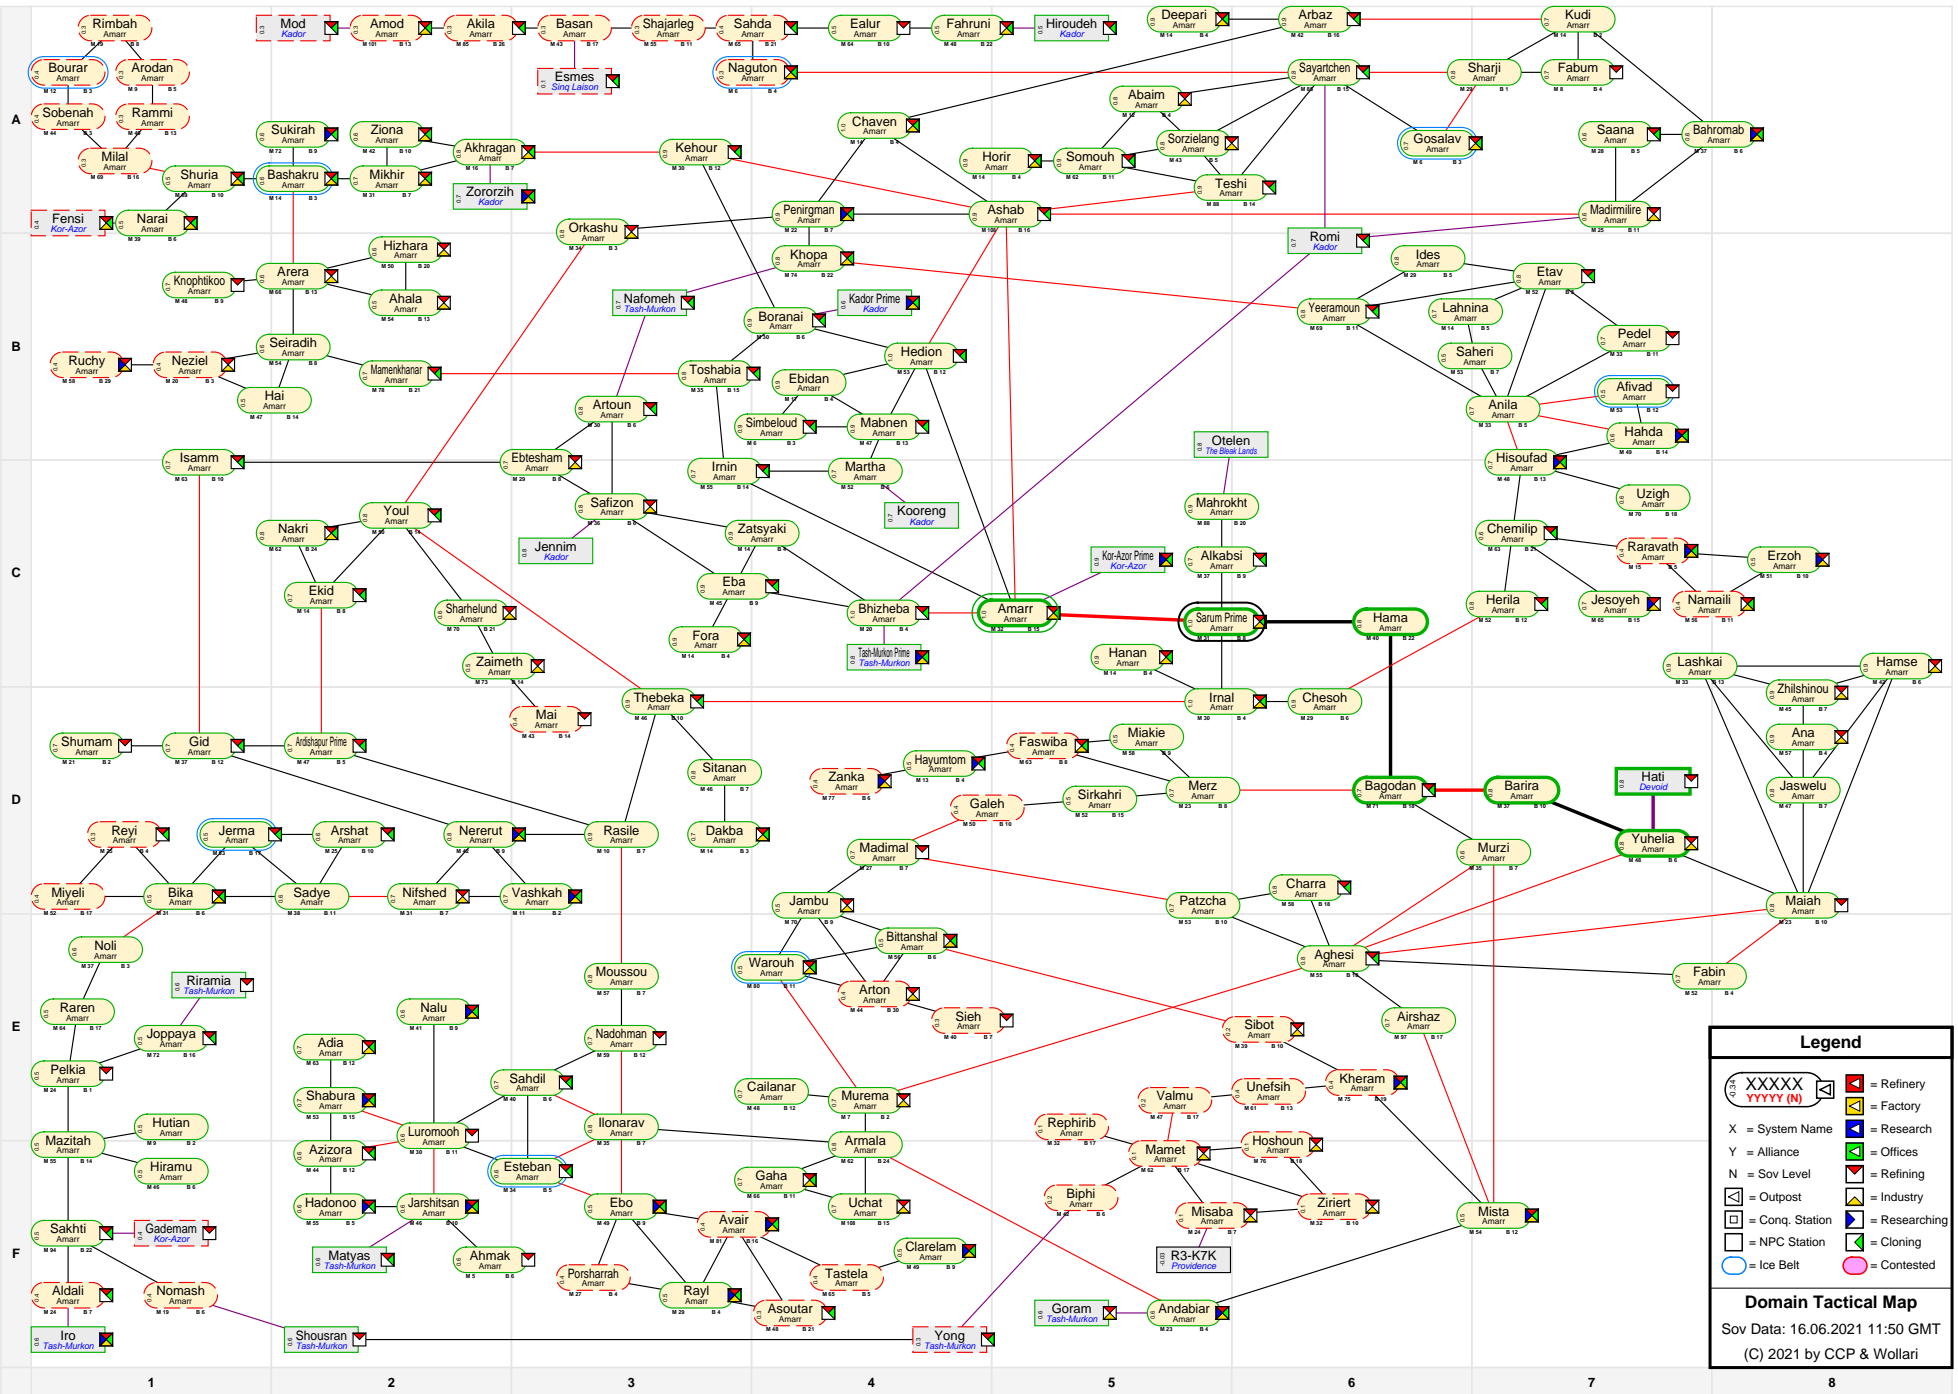

Domain Tactical Map

Legend

XXXXX
YYYY (N)
 = Refinery
 = Factory
 = Research
 = Offices
 = Refining
 = Post
 = Conq. Station
 = NPC Station
 = Cloning
 = Contested

Domain Tactical Map
 Sov Data: 16.06.2021 11:50 GMT
 (C) 2021 by CCP & Wollari