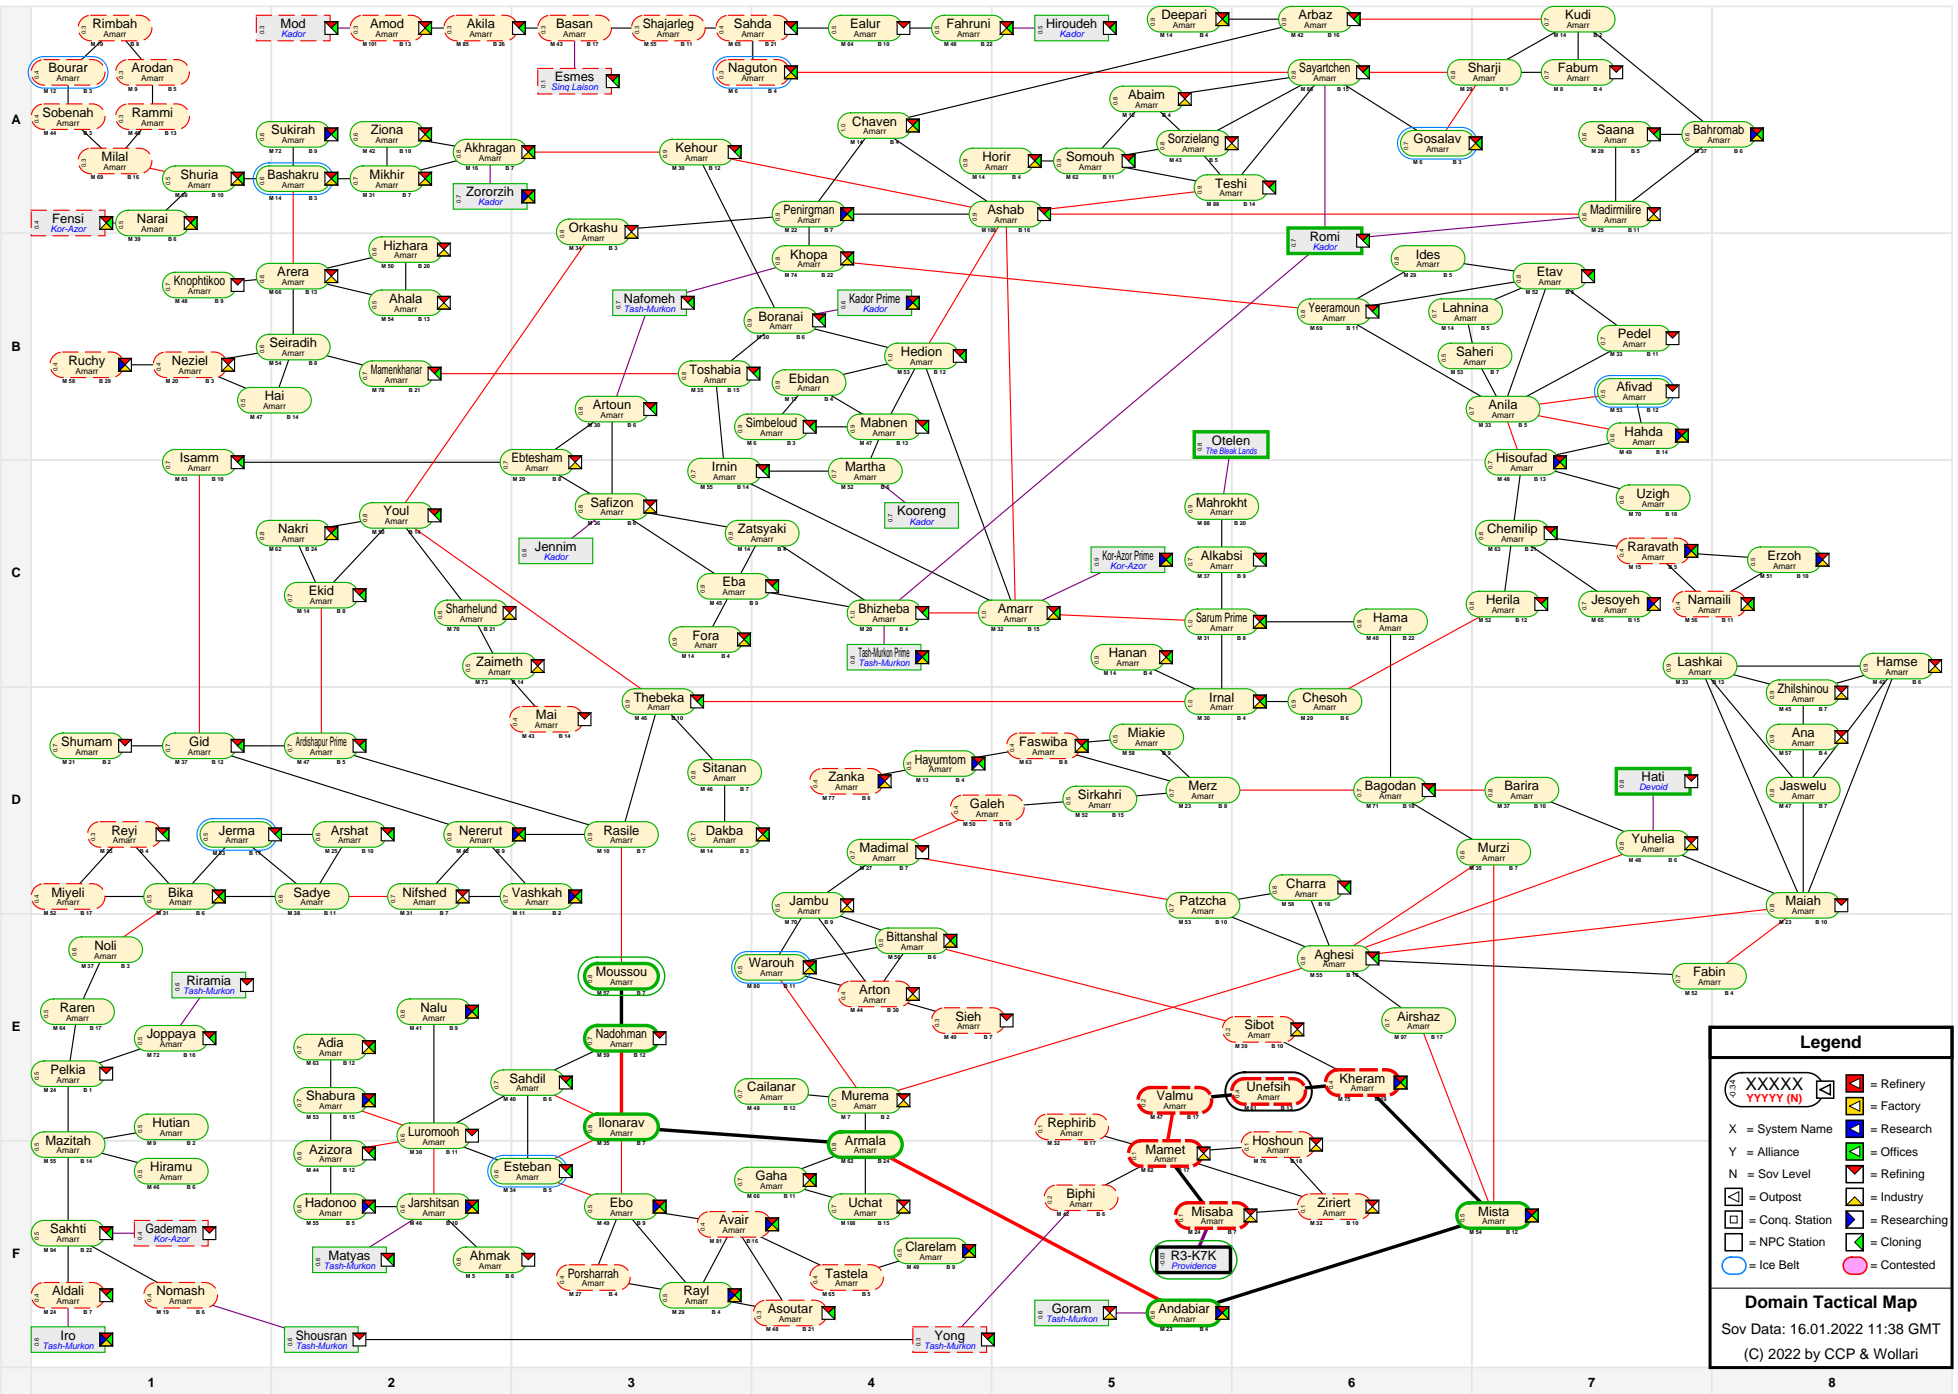

# Domain Tactical Map

**Legend**

- XXXXX (with status icon) = Refinery
- XXXXX (with status icon) = Factory
- X = System Name
- Y = Alliance
- N = Sov Level
- [Icon] = Postup
- [Icon] = Conq. Station
- [Icon] = Researching
- [Icon] = NPC Station
- [Icon] = Cloning
- [Icon] = Contested

**Domain Tactical Map**  
 Sov Data: 16.01.2022 11:38 GMT  
 (C) 2022 by CCP & Wollari