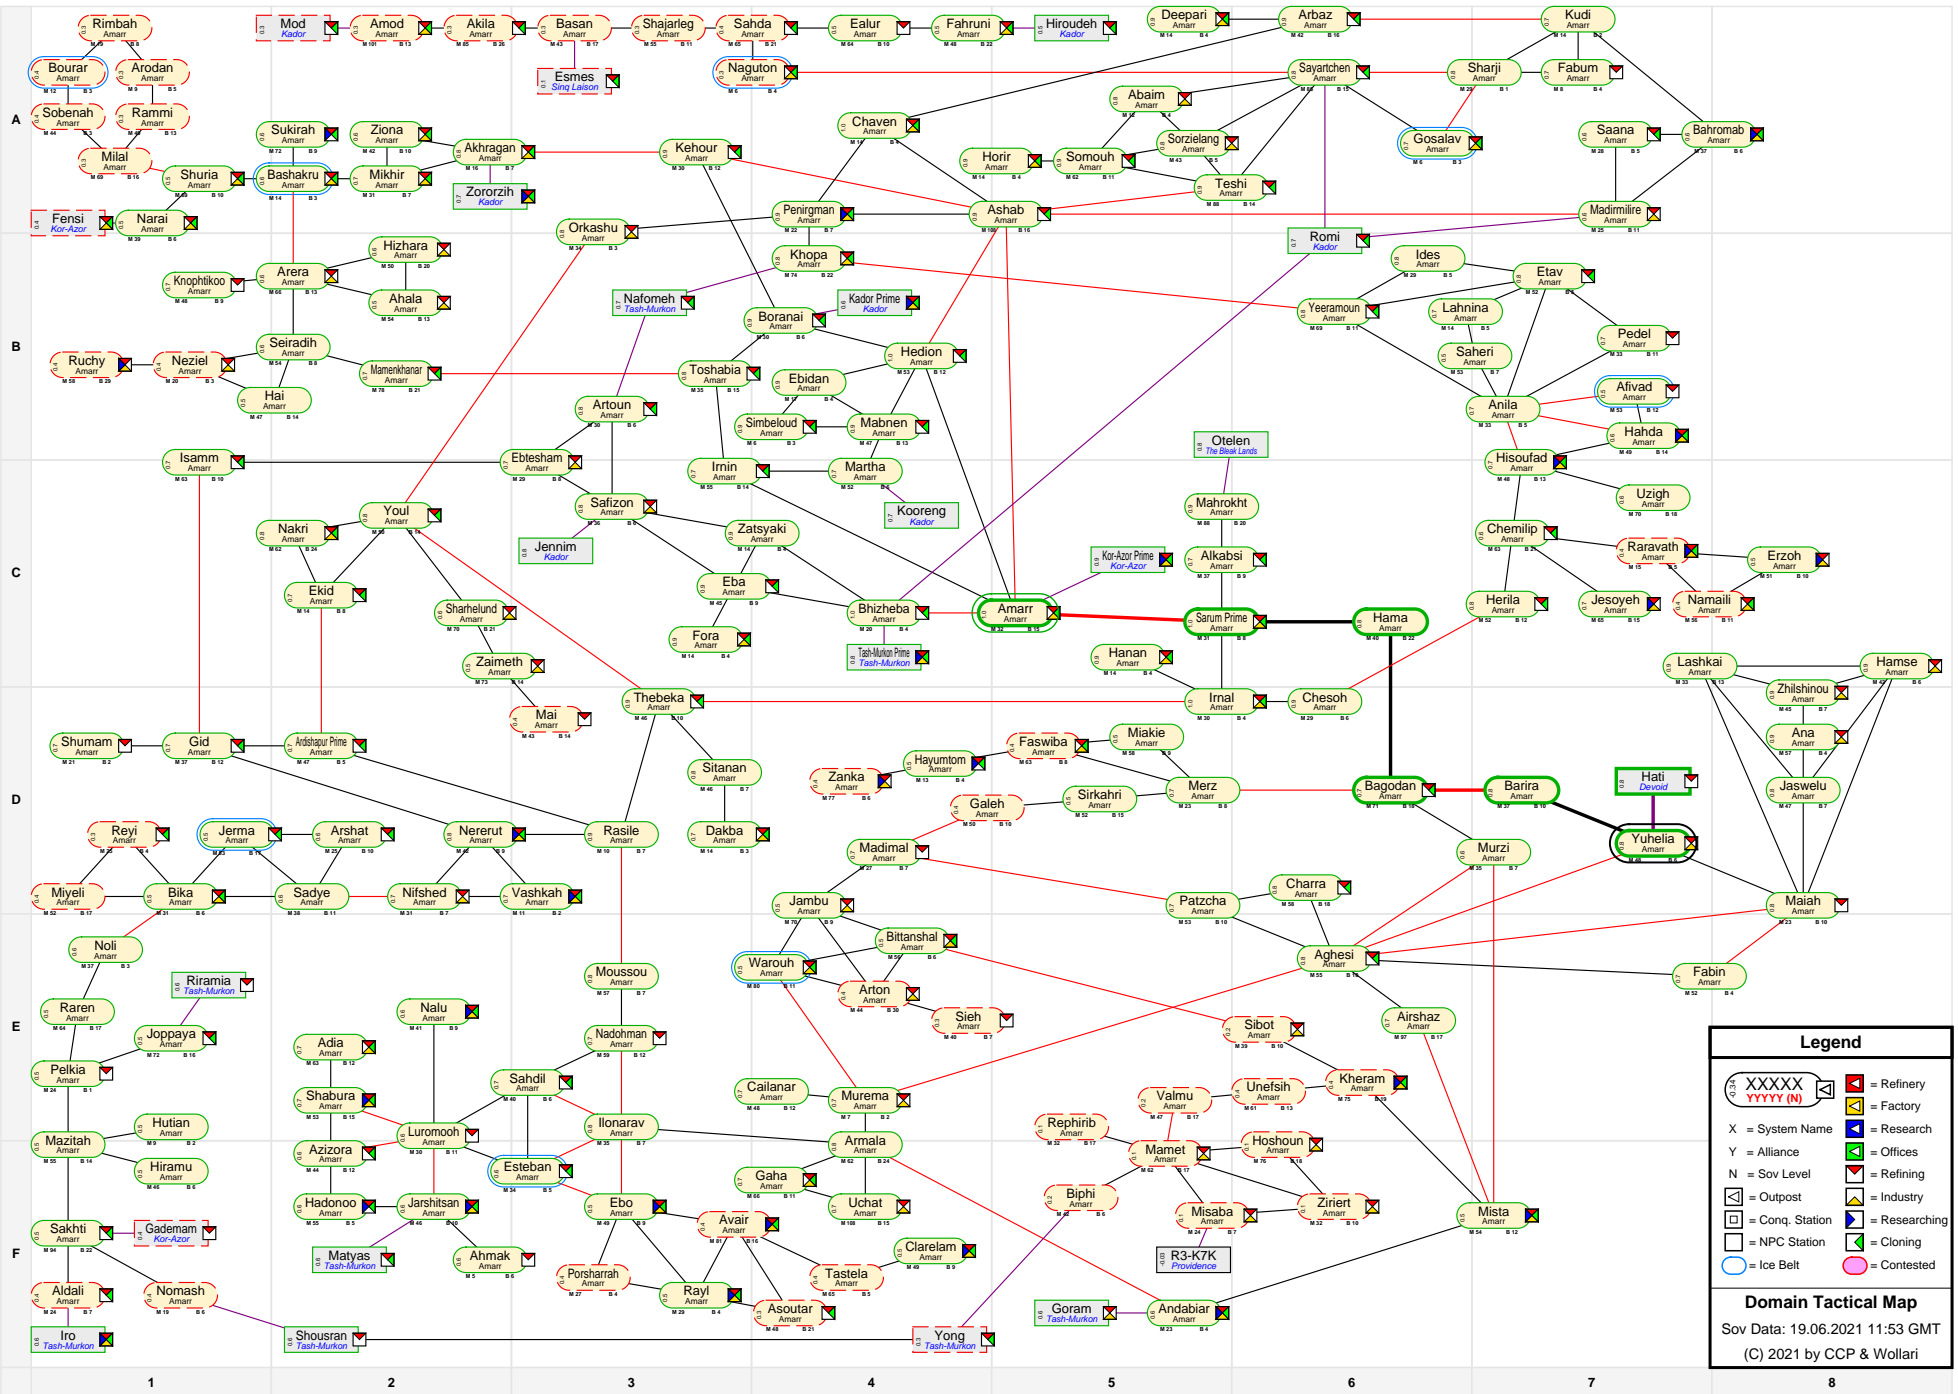

Domain Tactical Map

Legend

- XXXXX (with icon) = Refinery
- XXXXX (with icon) = Factory
- X = System Name
- Y = Alliance
- N = Sov Level
- (N) = Refining
- (I) = Industry
- (S) = Conq. Station
- (R) = Research
- (NPC) = NPC Station
- (Cloning) = Cloning
- (Contested) = Contested

Domain Tactical Map
 Sov Data: 19.06.2021 11:53 GMT
 (C) 2021 by CCP & Wollari