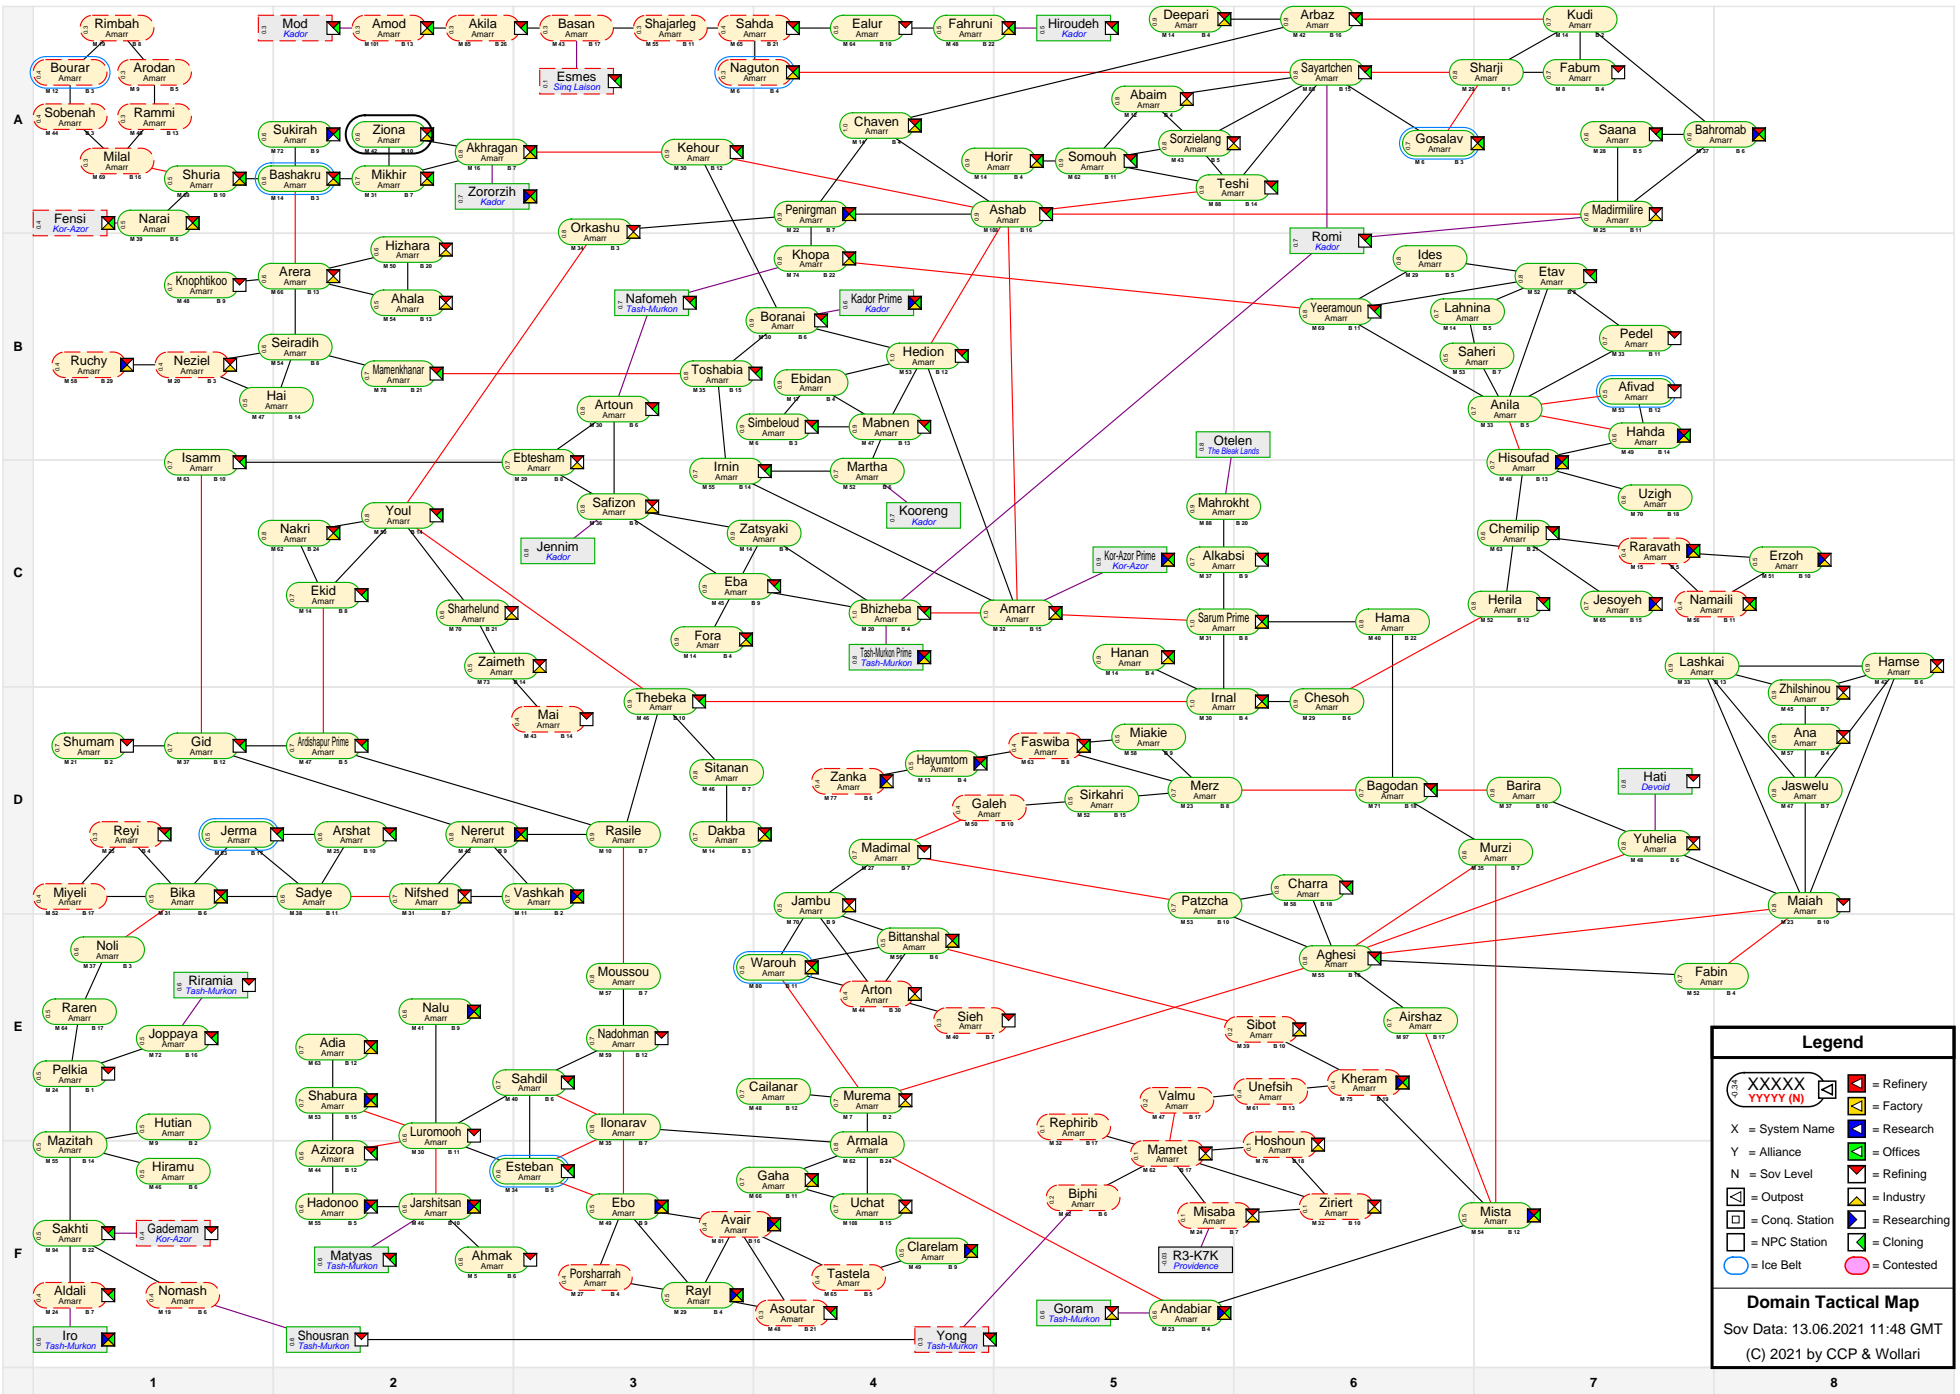

# Domain Tactical Map

Legend	
	= Refinery
	= Factory
	= Research
	= Offices
	= Refining
	= Industry
	= Conq. Station
	= Researching
	= NPC Station
	= Cloning
<b>Domain Tactical Map</b>	
Sov Data: 13.06.2021 11:48 GMT	
(C) 2021 by CCP & Wollari	