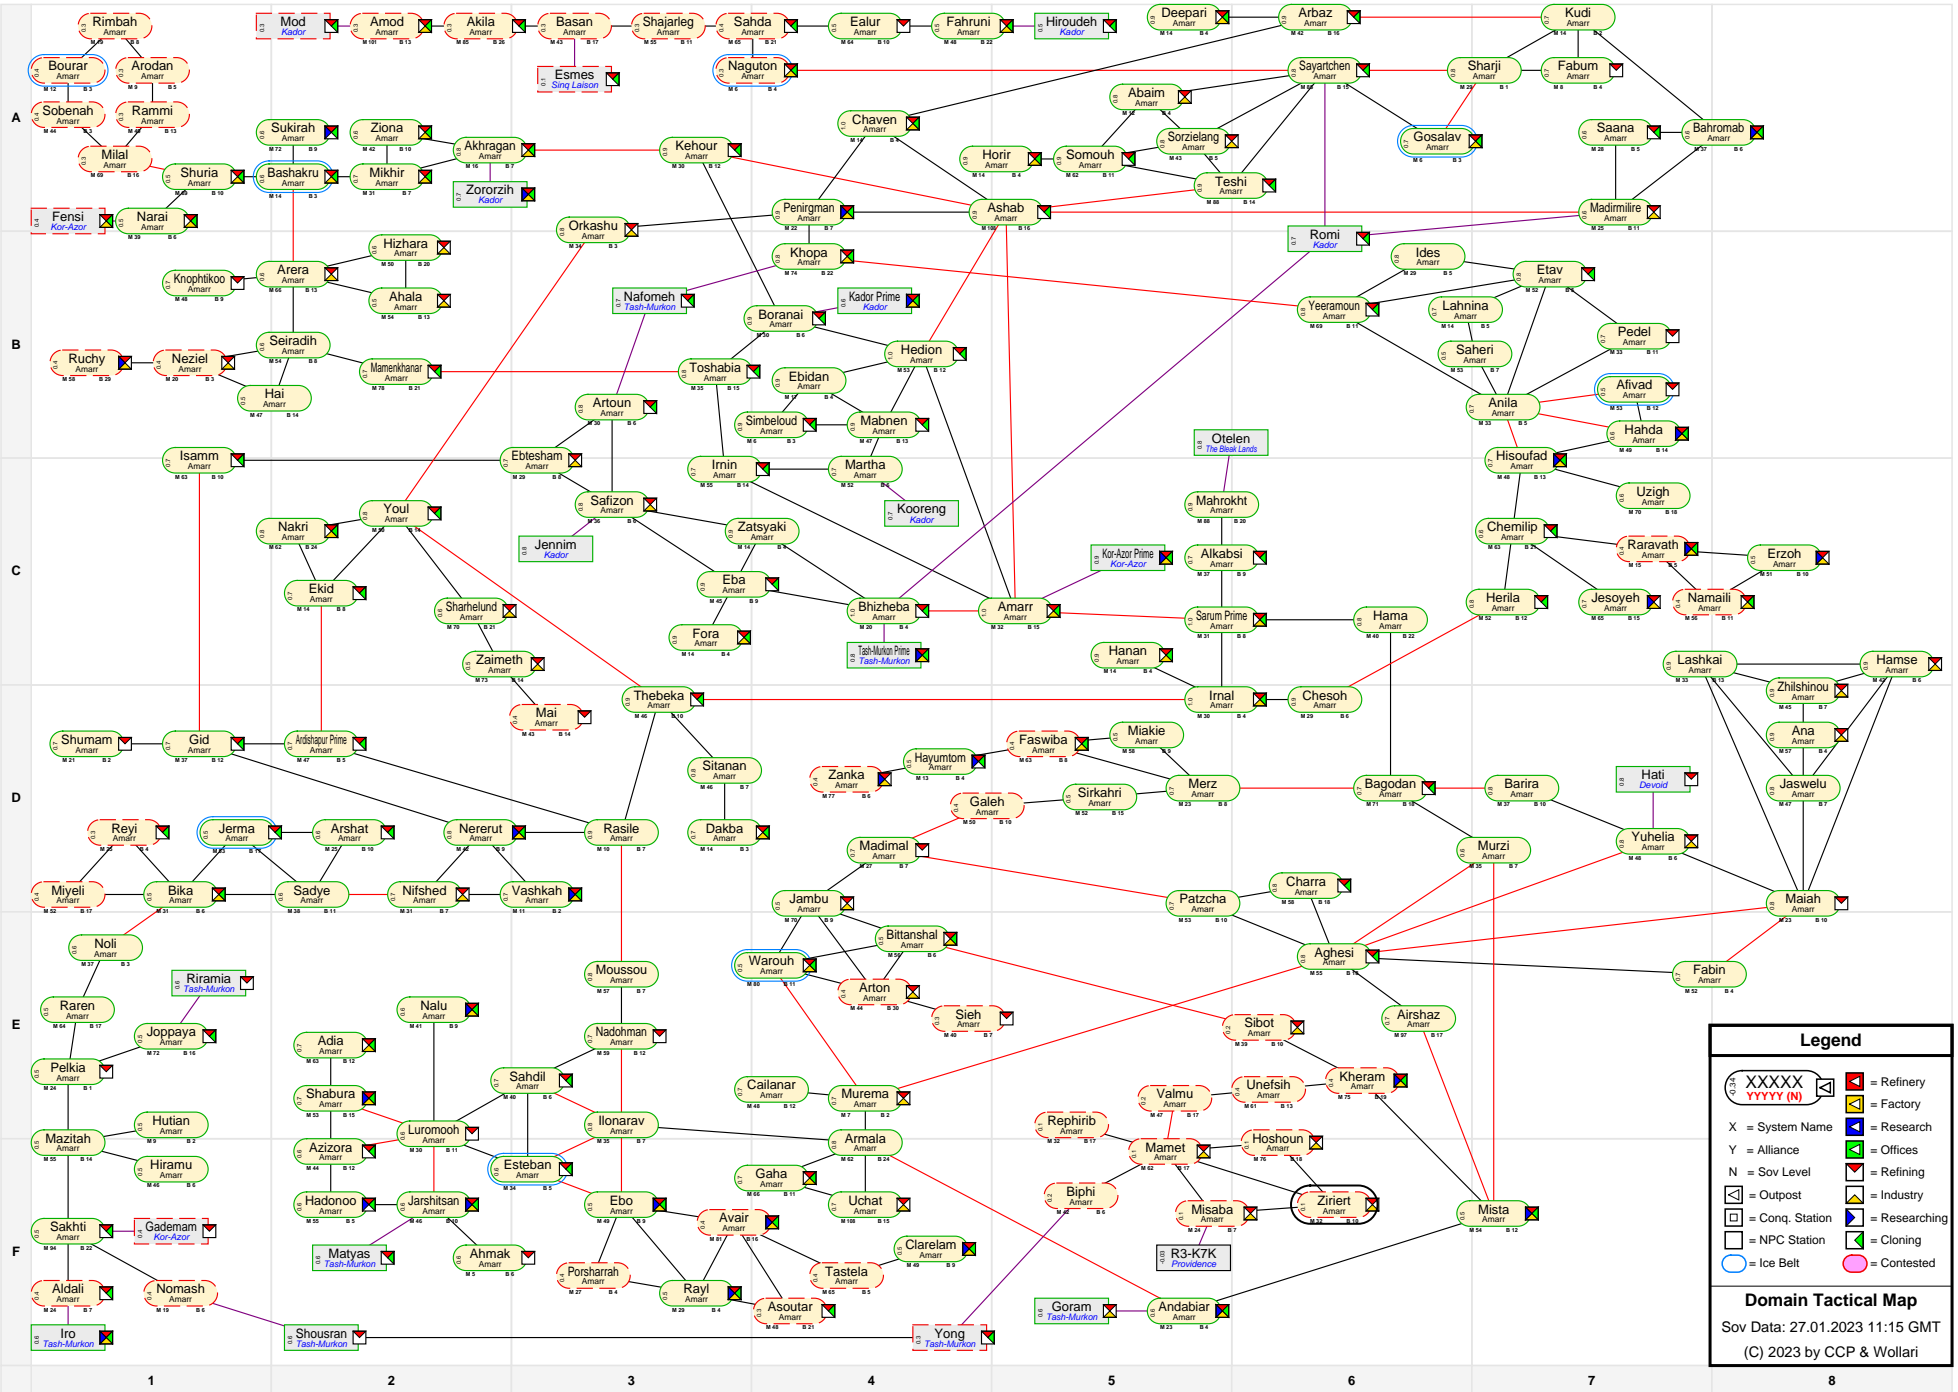

# Domain Tactical Map

**Legend**

XXXXX  
YYYY (N) ■ = Refinery  
X ■ = Factory  
X ■ = Research  
Y ■ = Offices  
N ■ = Refining  
N ■ = Industry  
O = Post  
O = Conq. Station  
O = NPC Station  
C = Cloning  
O = Contested

**Domain Tactical Map**  
 Sov Data: 27.01.2023 11:15 GMT  
 (C) 2023 by CCP & Wollari