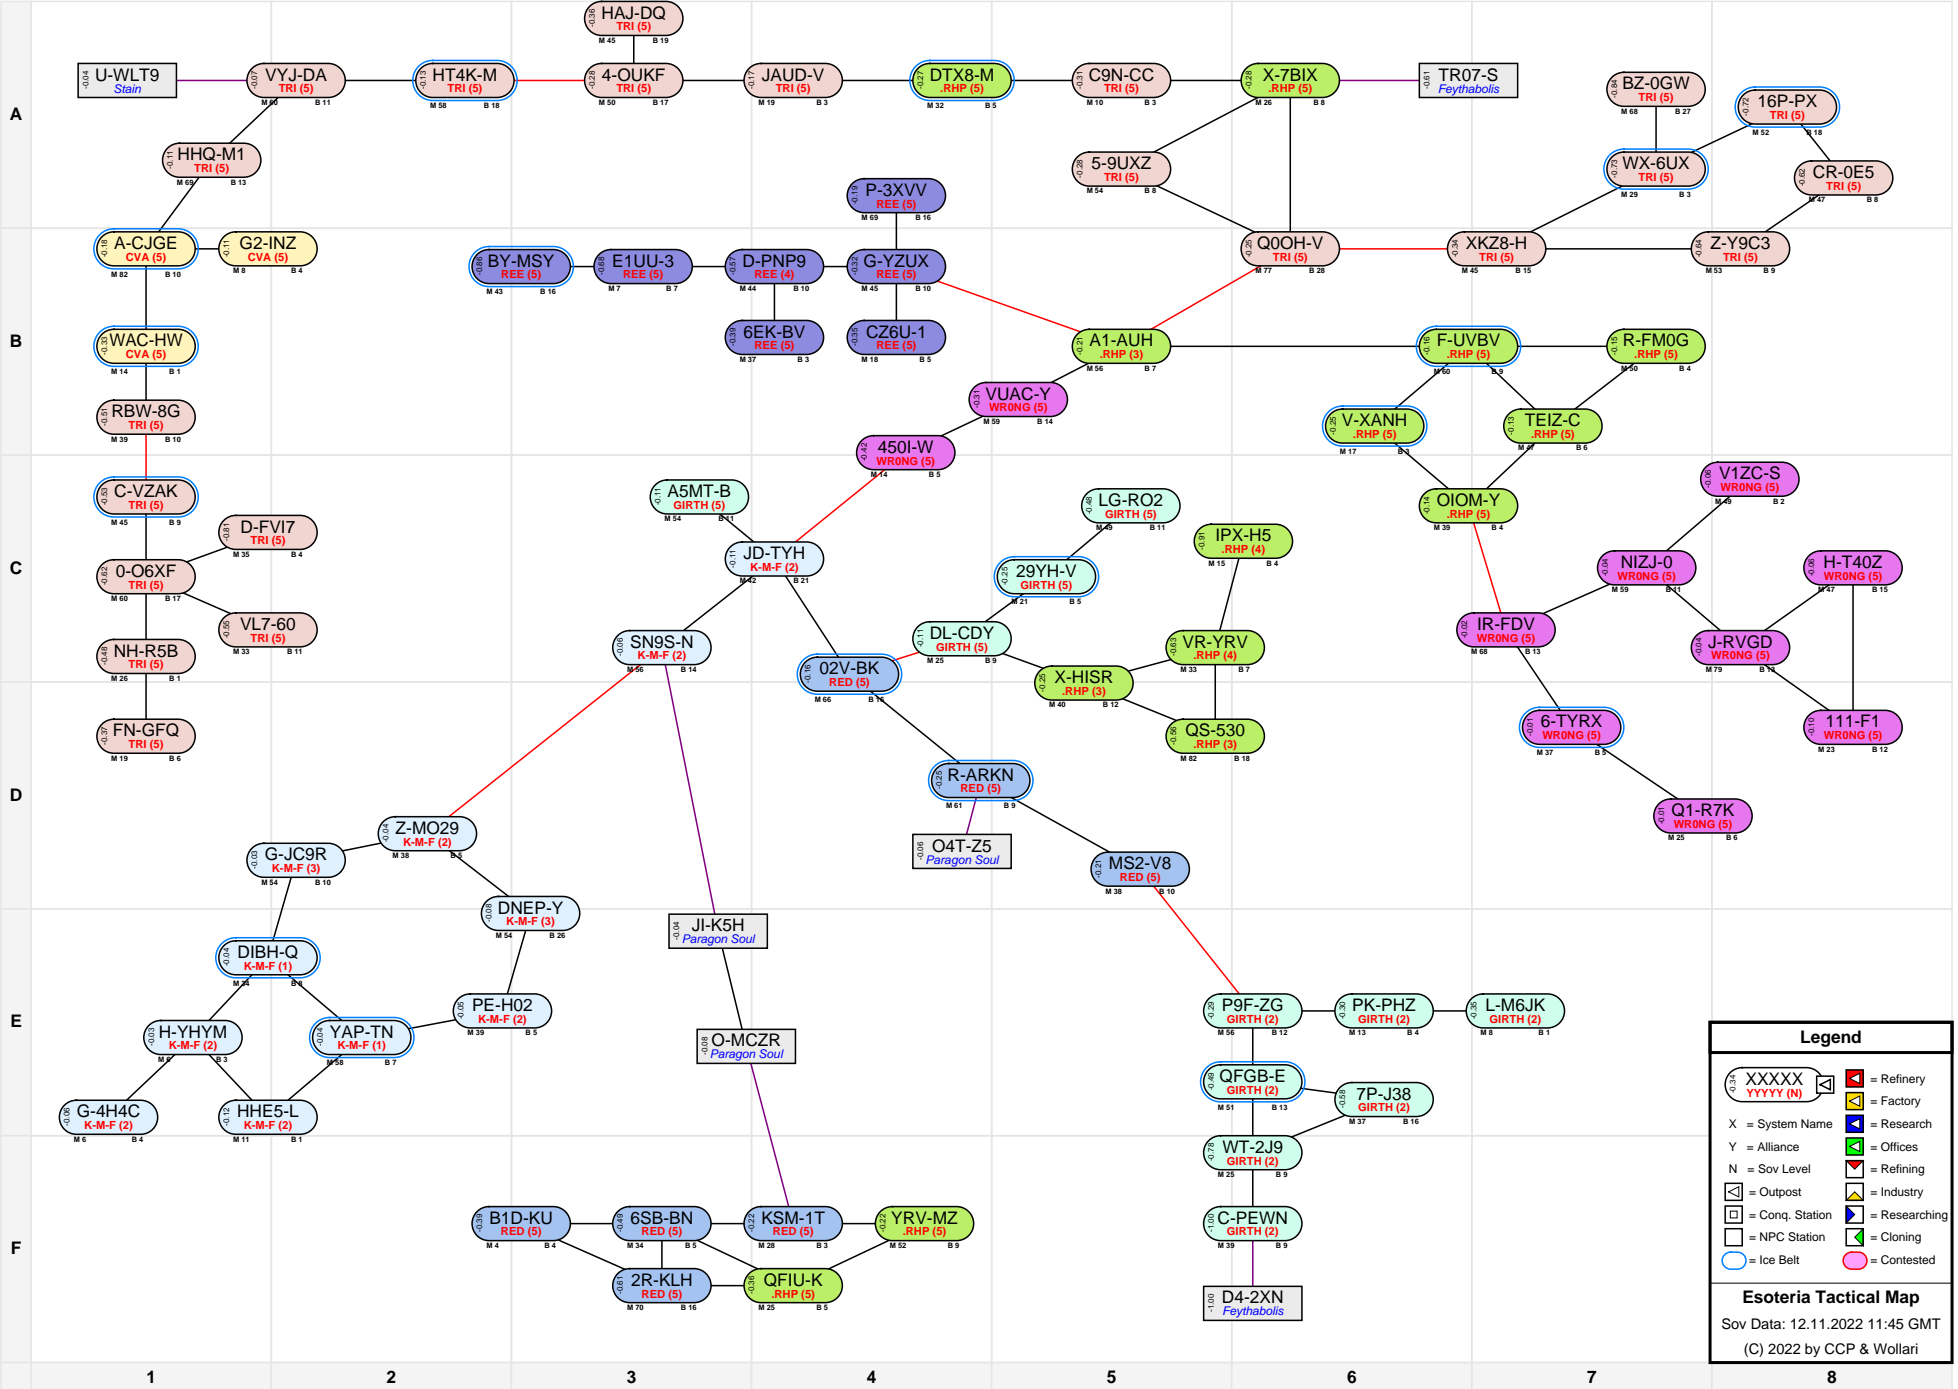

# Esoteria Tactical Map

**Legend**

- XXXXX YYYYY (N) = Station Name
- X = System Name
- Y = Alliance
- N = Sov Level
- [Icon] = Outpost
- [Icon] = Conq. Station
- [Icon] = NPC Station
- [Icon] = Ice Belt
- [Icon] = Contested
- [Icon] = Refinery
- [Icon] = Factory
- [Icon] = Research
- [Icon] = Offices
- [Icon] = Refining
- [Icon] = Industry
- [Icon] = Researching
- [Icon] = Cloning

**Esoteria Tactical Map**  
 Sov Data: 12.11.2022 11:45 GMT  
 (C) 2022 by CCP & Wollari