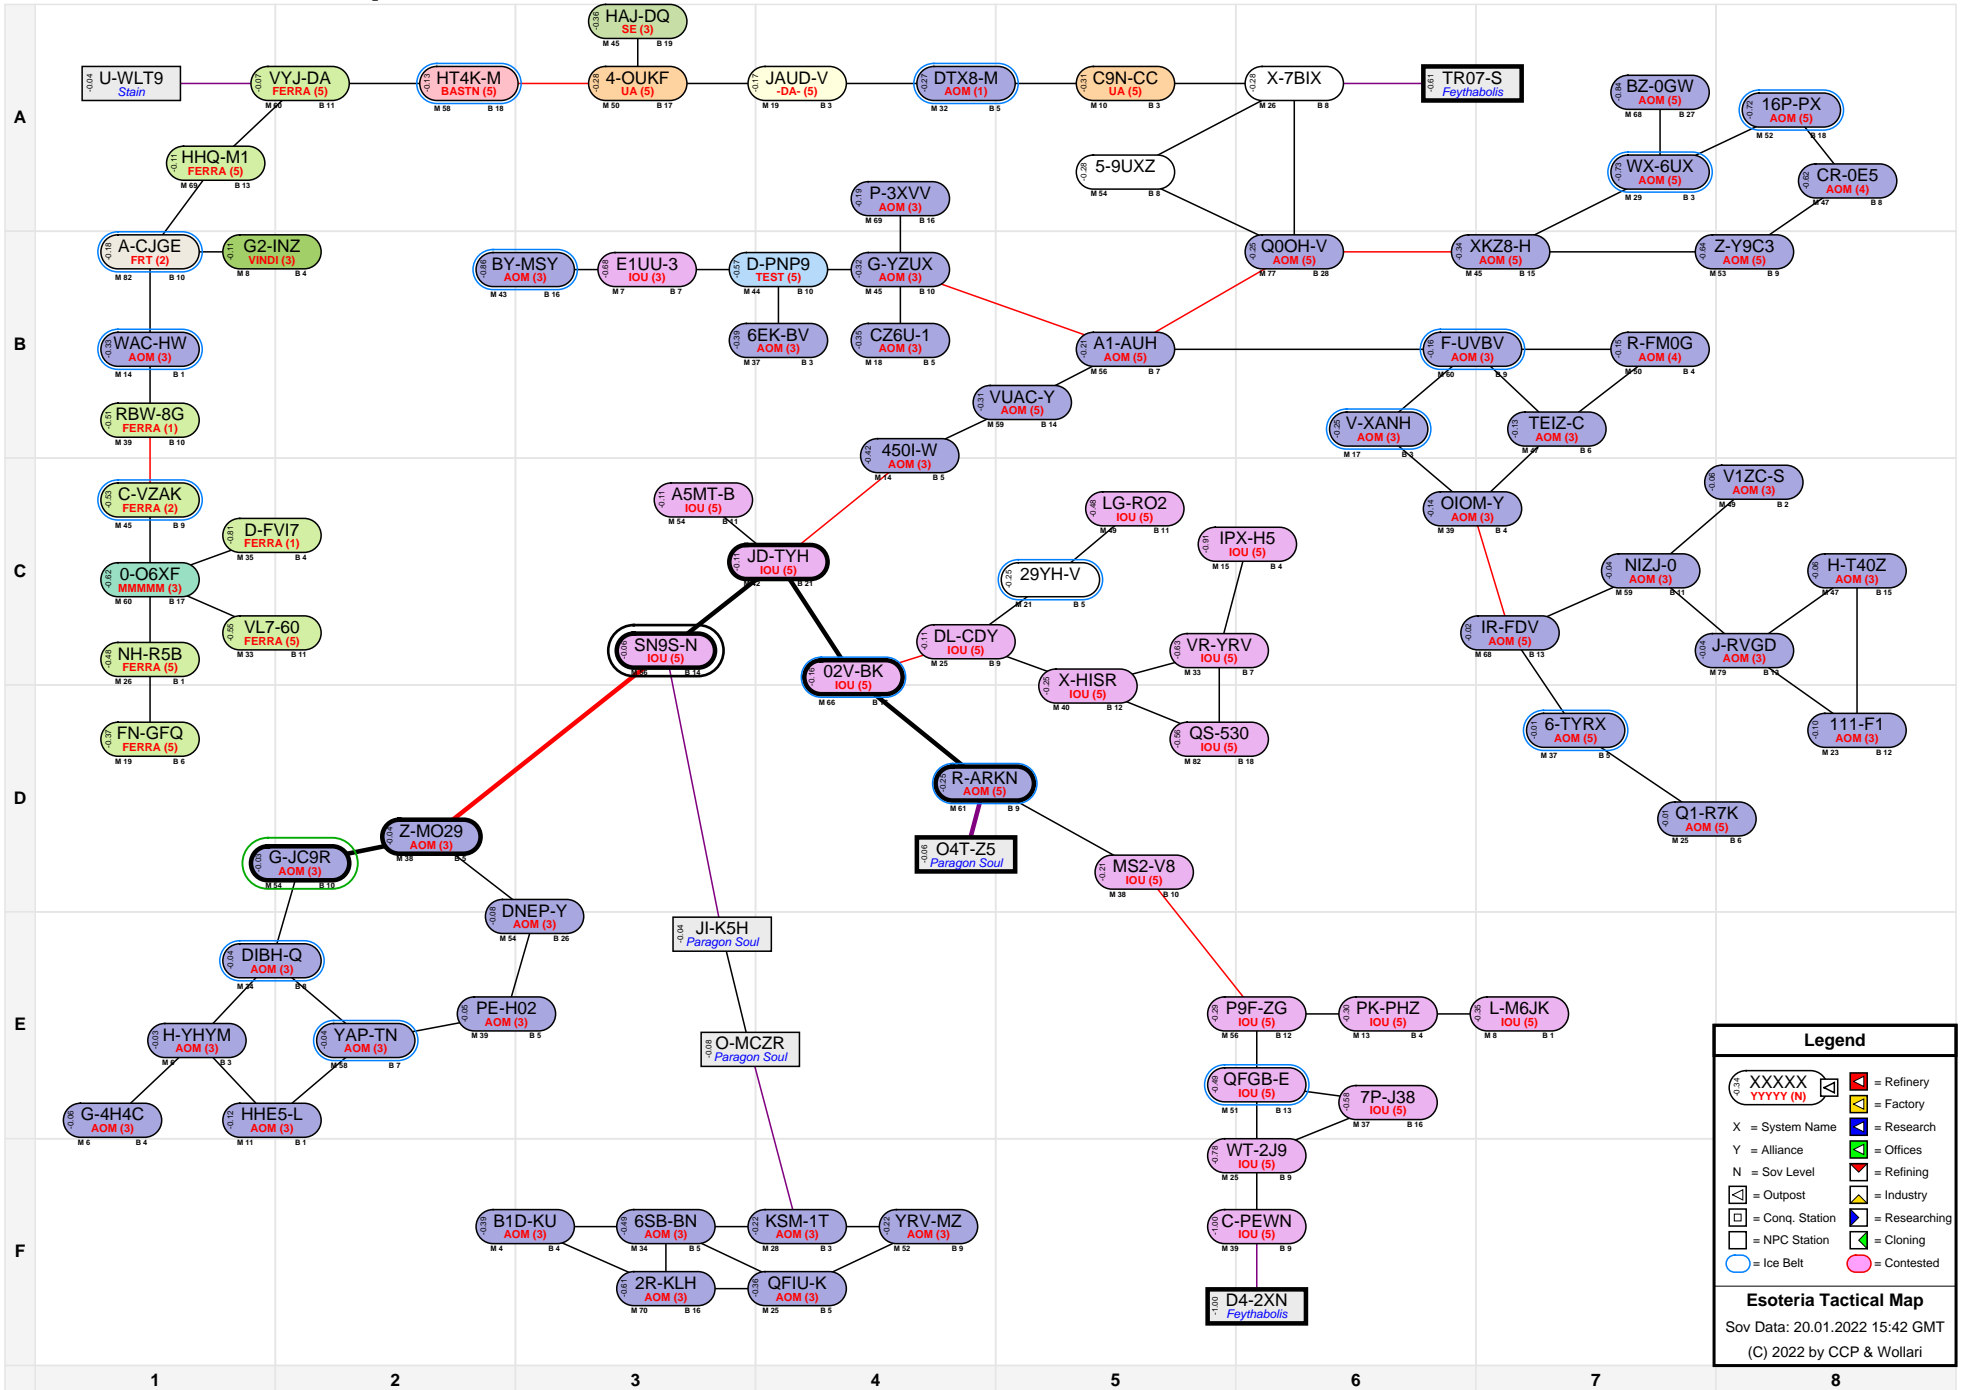

# Esoteria Tactical Map

**Legend**

- XXXXXX YYYYY (N) = Refinery
- X = System Name
- Y = Alliance
- N = Sov Level
- [ ] = Outpost
- [ ] = Conq. Station
- [ ] = NPC Station
- [ ] = Research
- [ ] = Offices
- [ ] = Refining
- [ ] = Industry
- [ ] = Researching
- [ ] = Cloning
- [ ] = Ice Belt
- [ ] = Contested

**Esoteria Tactical Map**  
 Sov Data: 20.01.2022 15:42 GMT  
 (C) 2022 by CCP & Wollari