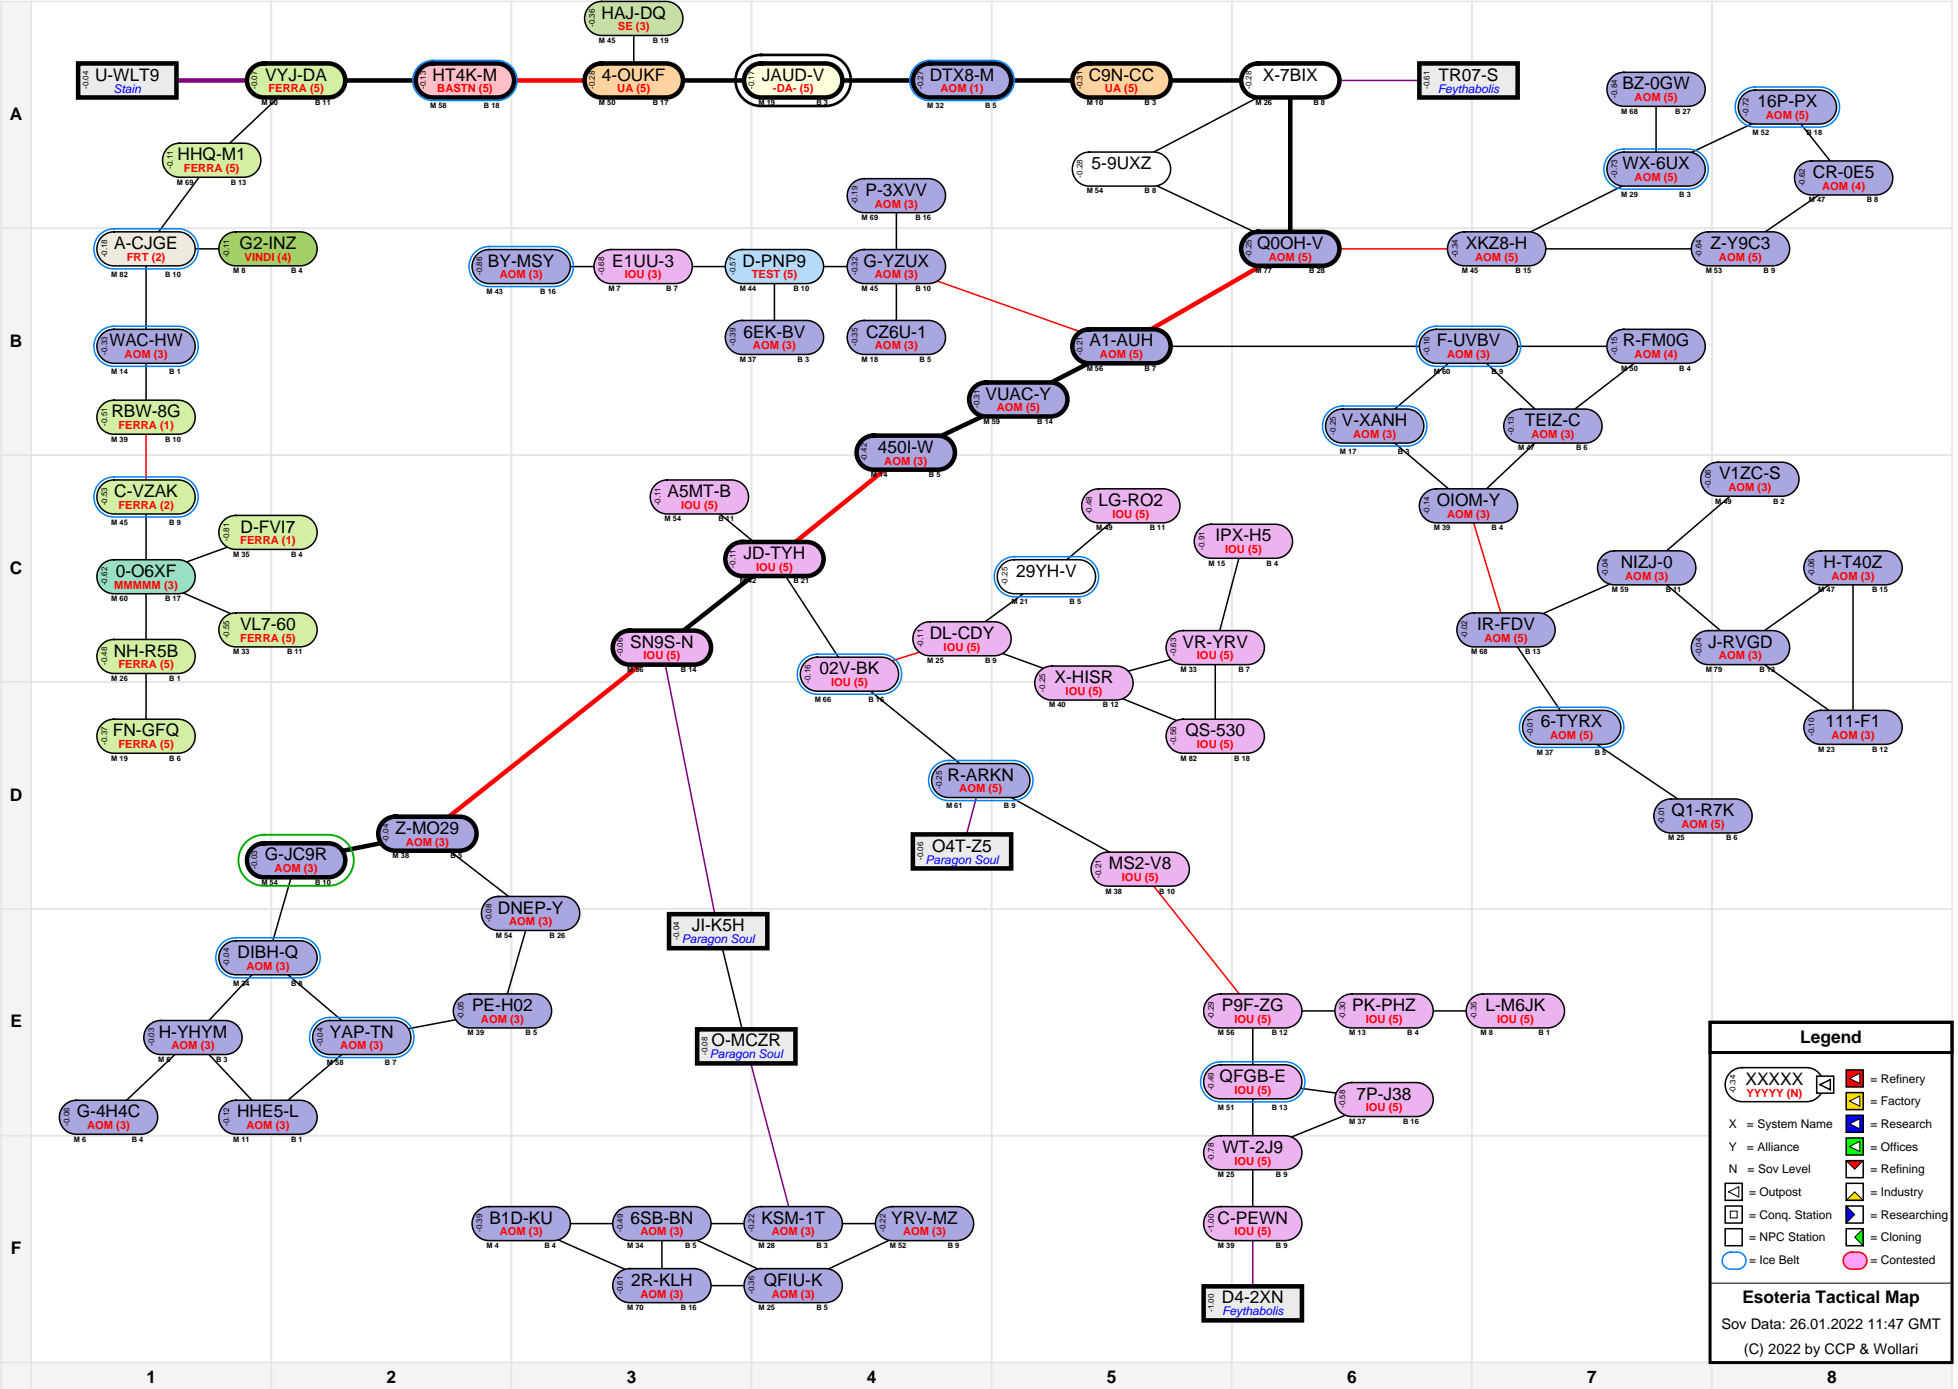

# Esoteria Tactical Map

**Legend**

- XXXXX YYYYY (N) = Station
- X = System Name
- Y = Alliance
- N = Sov Level
- [Square] = Outpost
- [Square] = Conq. Station
- [Square] = NPC Station
- [Circle] = Ice Belt
- [Circle] = Contested
- [Red Square] = Refinery
- [Yellow Square] = Factory
- [Blue Square] = Research
- [Green Square] = Offices
- [Red Square] = Refining
- [Blue Square] = Industry
- [Yellow Square] = Researching
- [Green Square] = Cloning

**Esoteria Tactical Map**  
 Sov Data: 26.01.2022 11:47 GMT  
 (C) 2022 by CCP & Wollari