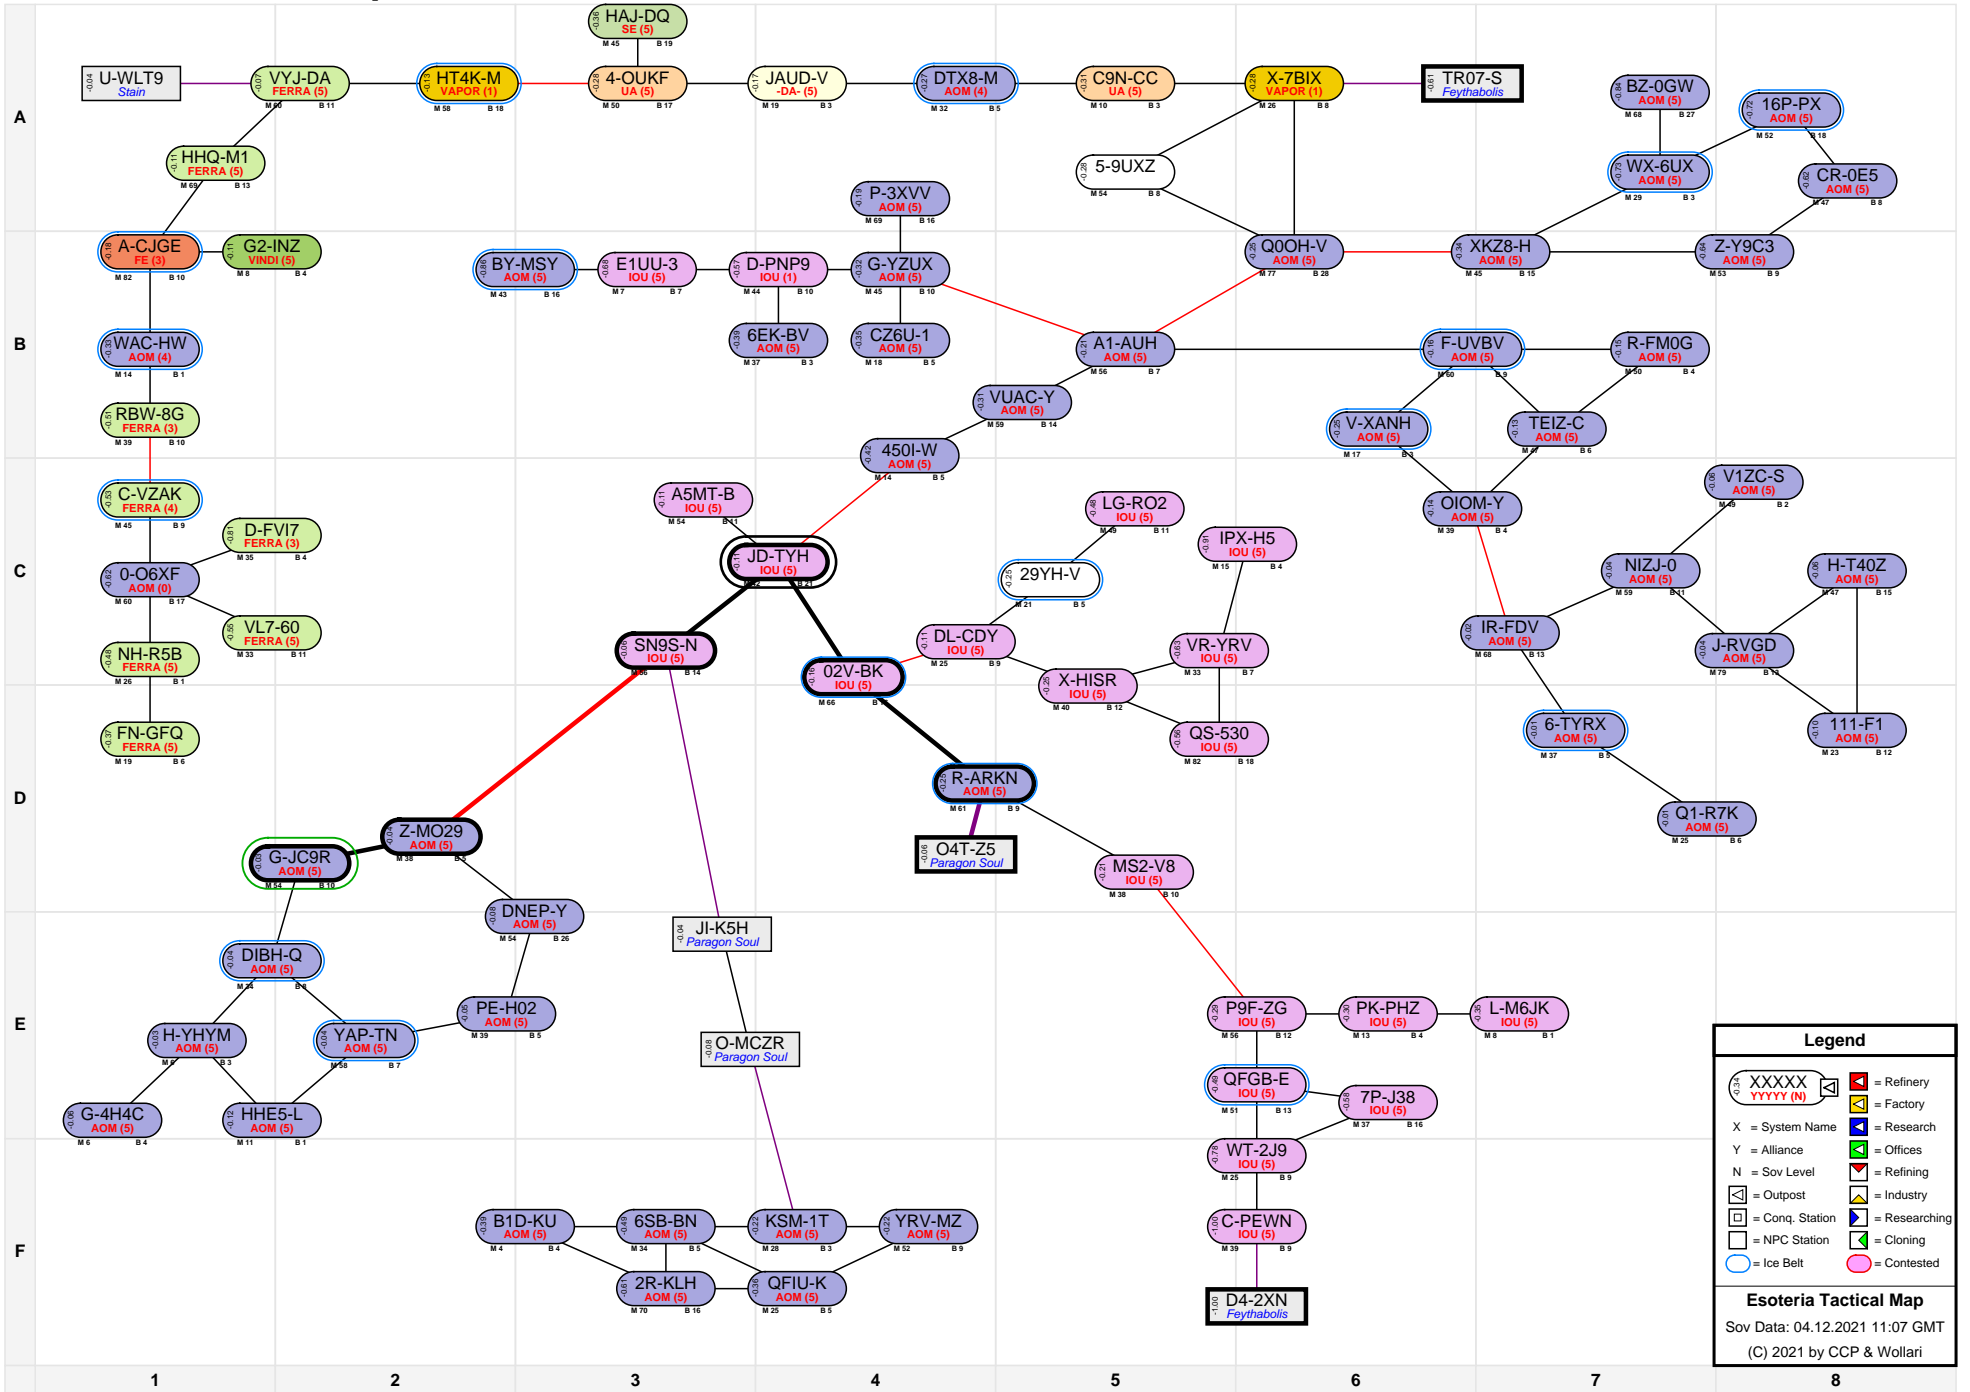

Esoteria Tactical Map

Legend	

Esoteria Tactical Map
 Sov Data: 04.12.2021 11:07 GMT
 (C) 2021 by CCP & Wollari