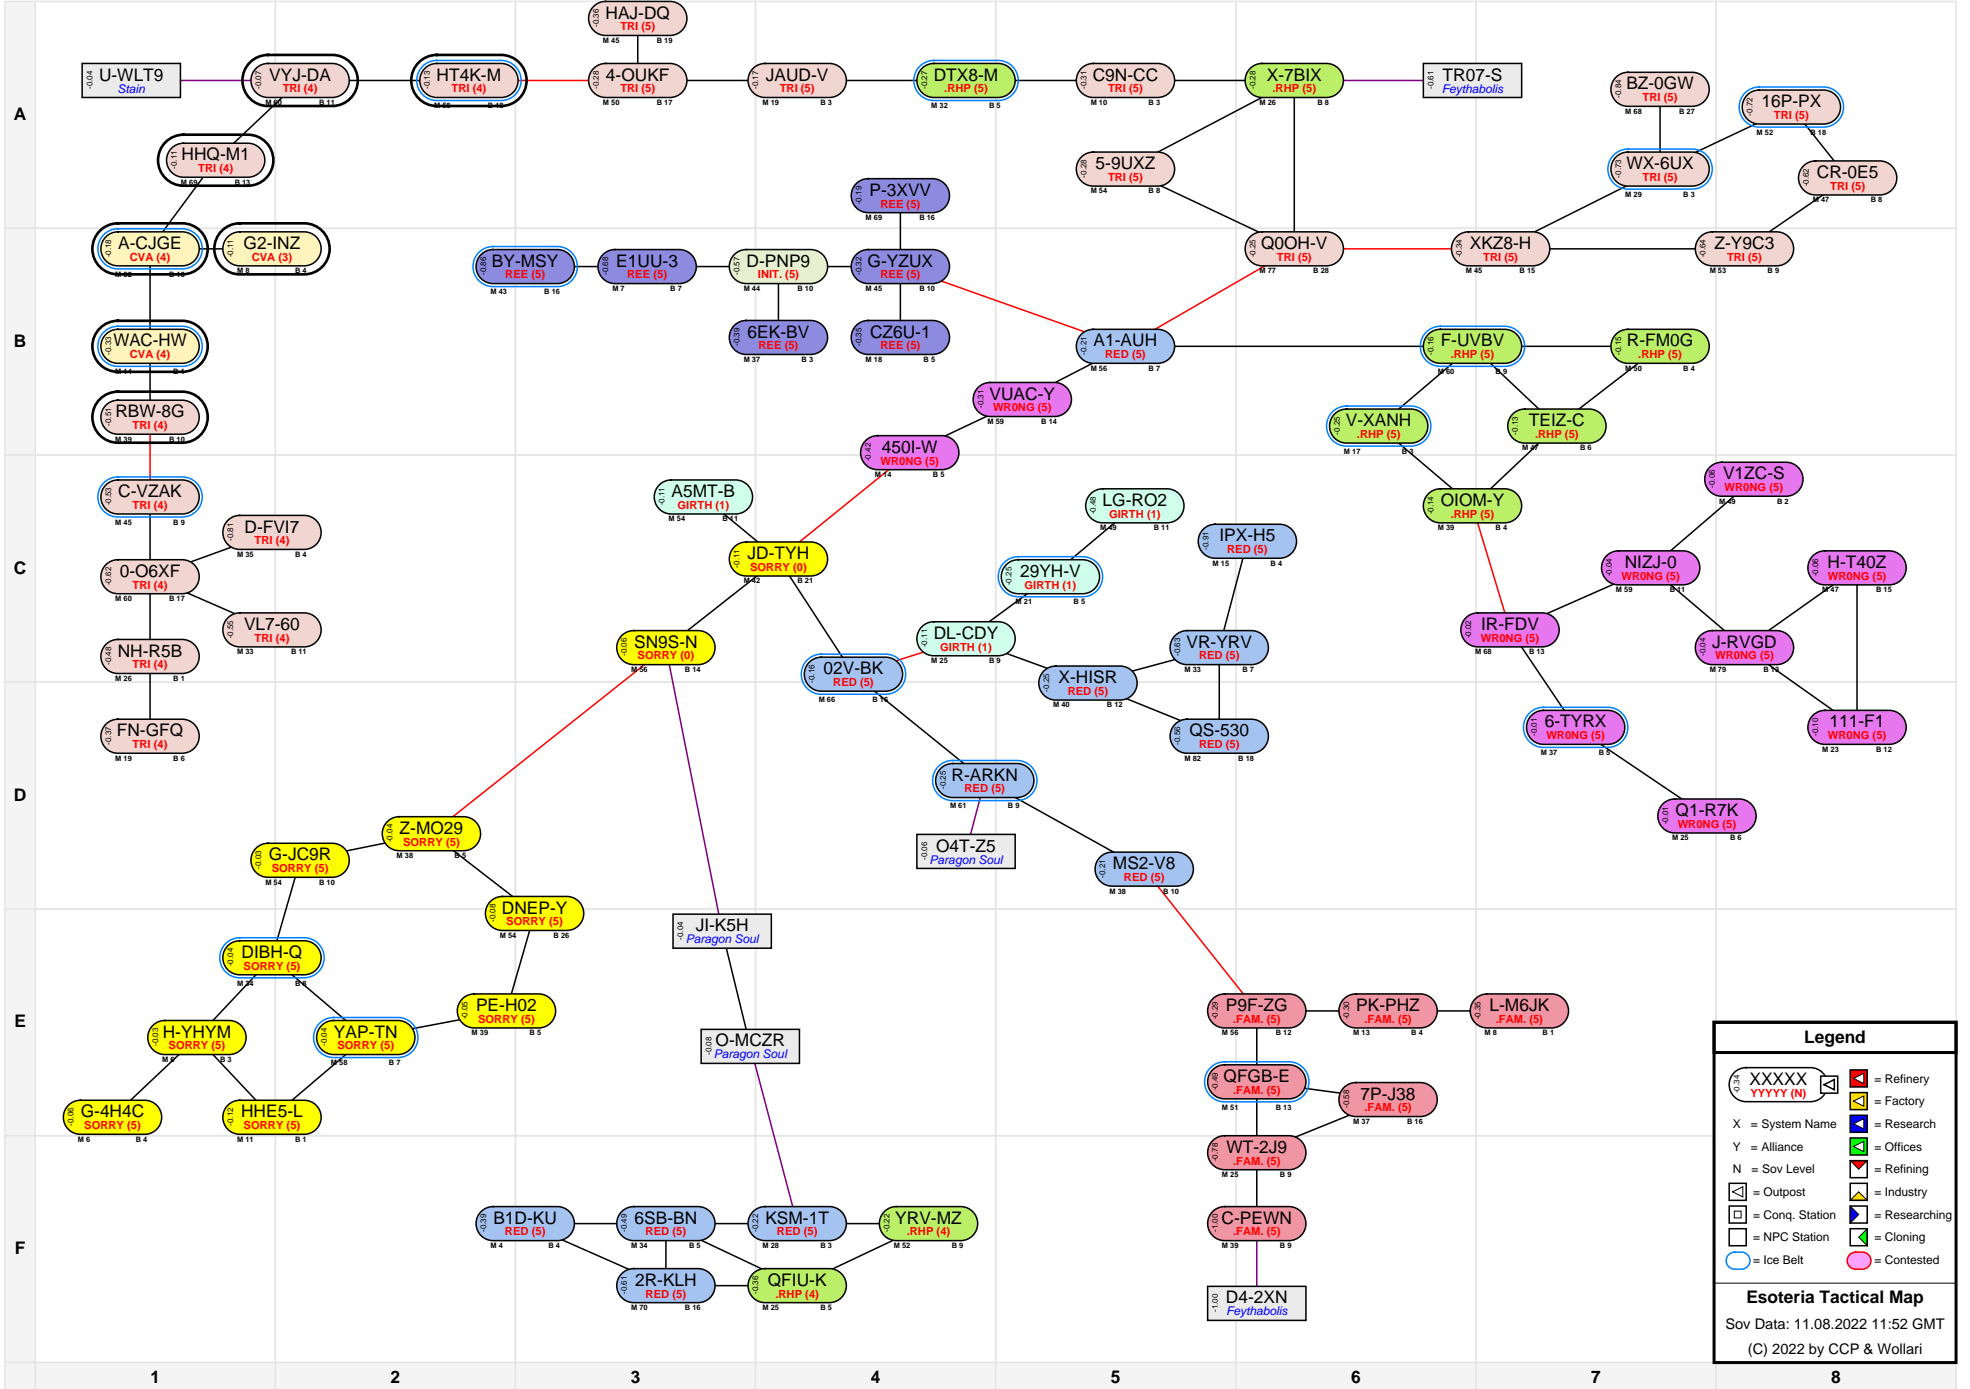

Esoteria Tactical Map

Legend

- XXXXXX YYYYY (N) = Refinery
- X = System Name
- Y = Alliance
- N = Sov Level
- [Icon] = Outpost
- [Icon] = Conq. Station
- [Icon] = NPC Station
- [Icon] = Ice Belt
- [Icon] = Contested
- [Icon] = Factory
- [Icon] = Research
- [Icon] = Offices
- [Icon] = Refining
- [Icon] = Industry
- [Icon] = Researching
- [Icon] = Cloning

Esoteria Tactical Map
 Sov Data: 11.08.2022 11:52 GMT
 (C) 2022 by CCP & Wollari