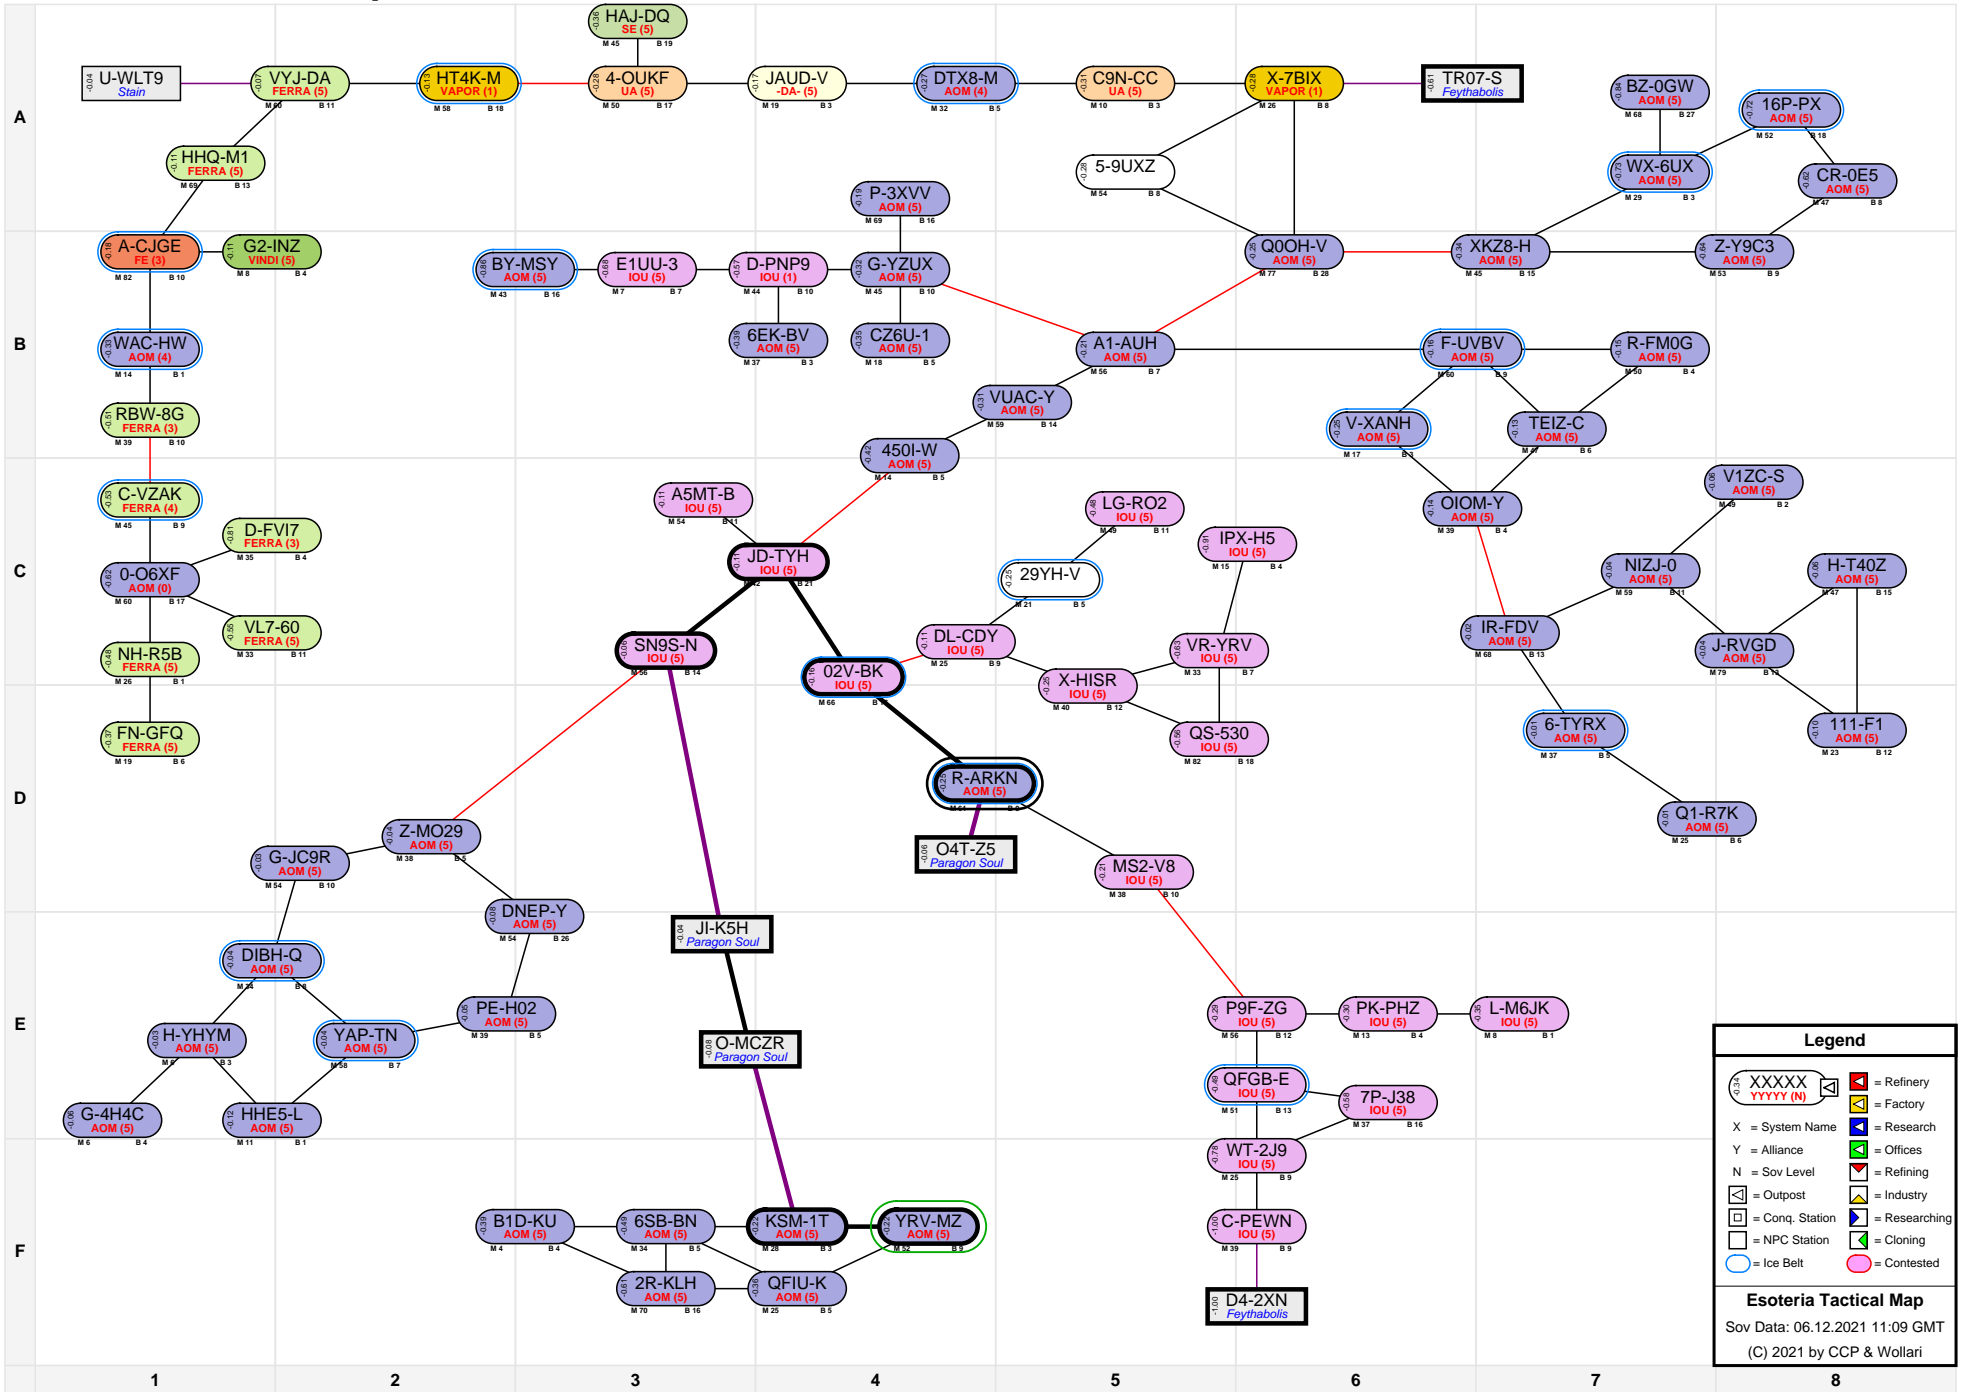

# Esoteria Tactical Map

**Legend**

- XXXXX (red) = Refinery
- YYYYY (N) (yellow) = Factory
- X = System Name
- Y = Alliance
- N = Sov Level
- [ ] (grey) = Outpost
- [ ] (orange) = Conq. Station
- [ ] (black) = NPC Station
- [ ] (light blue) = Ice Belt
- [ ] (pink) = Contested
- [ ] (red) = Research
- [ ] (green) = Offices
- [ ] (purple) = Refining
- [ ] (grey) = Industry
- [ ] (orange) = Researching
- [ ] (green) = Cloning

**Esoteria Tactical Map**  
 Sov Data: 06.12.2021 11:09 GMT  
 (C) 2021 by CCP & Wollari