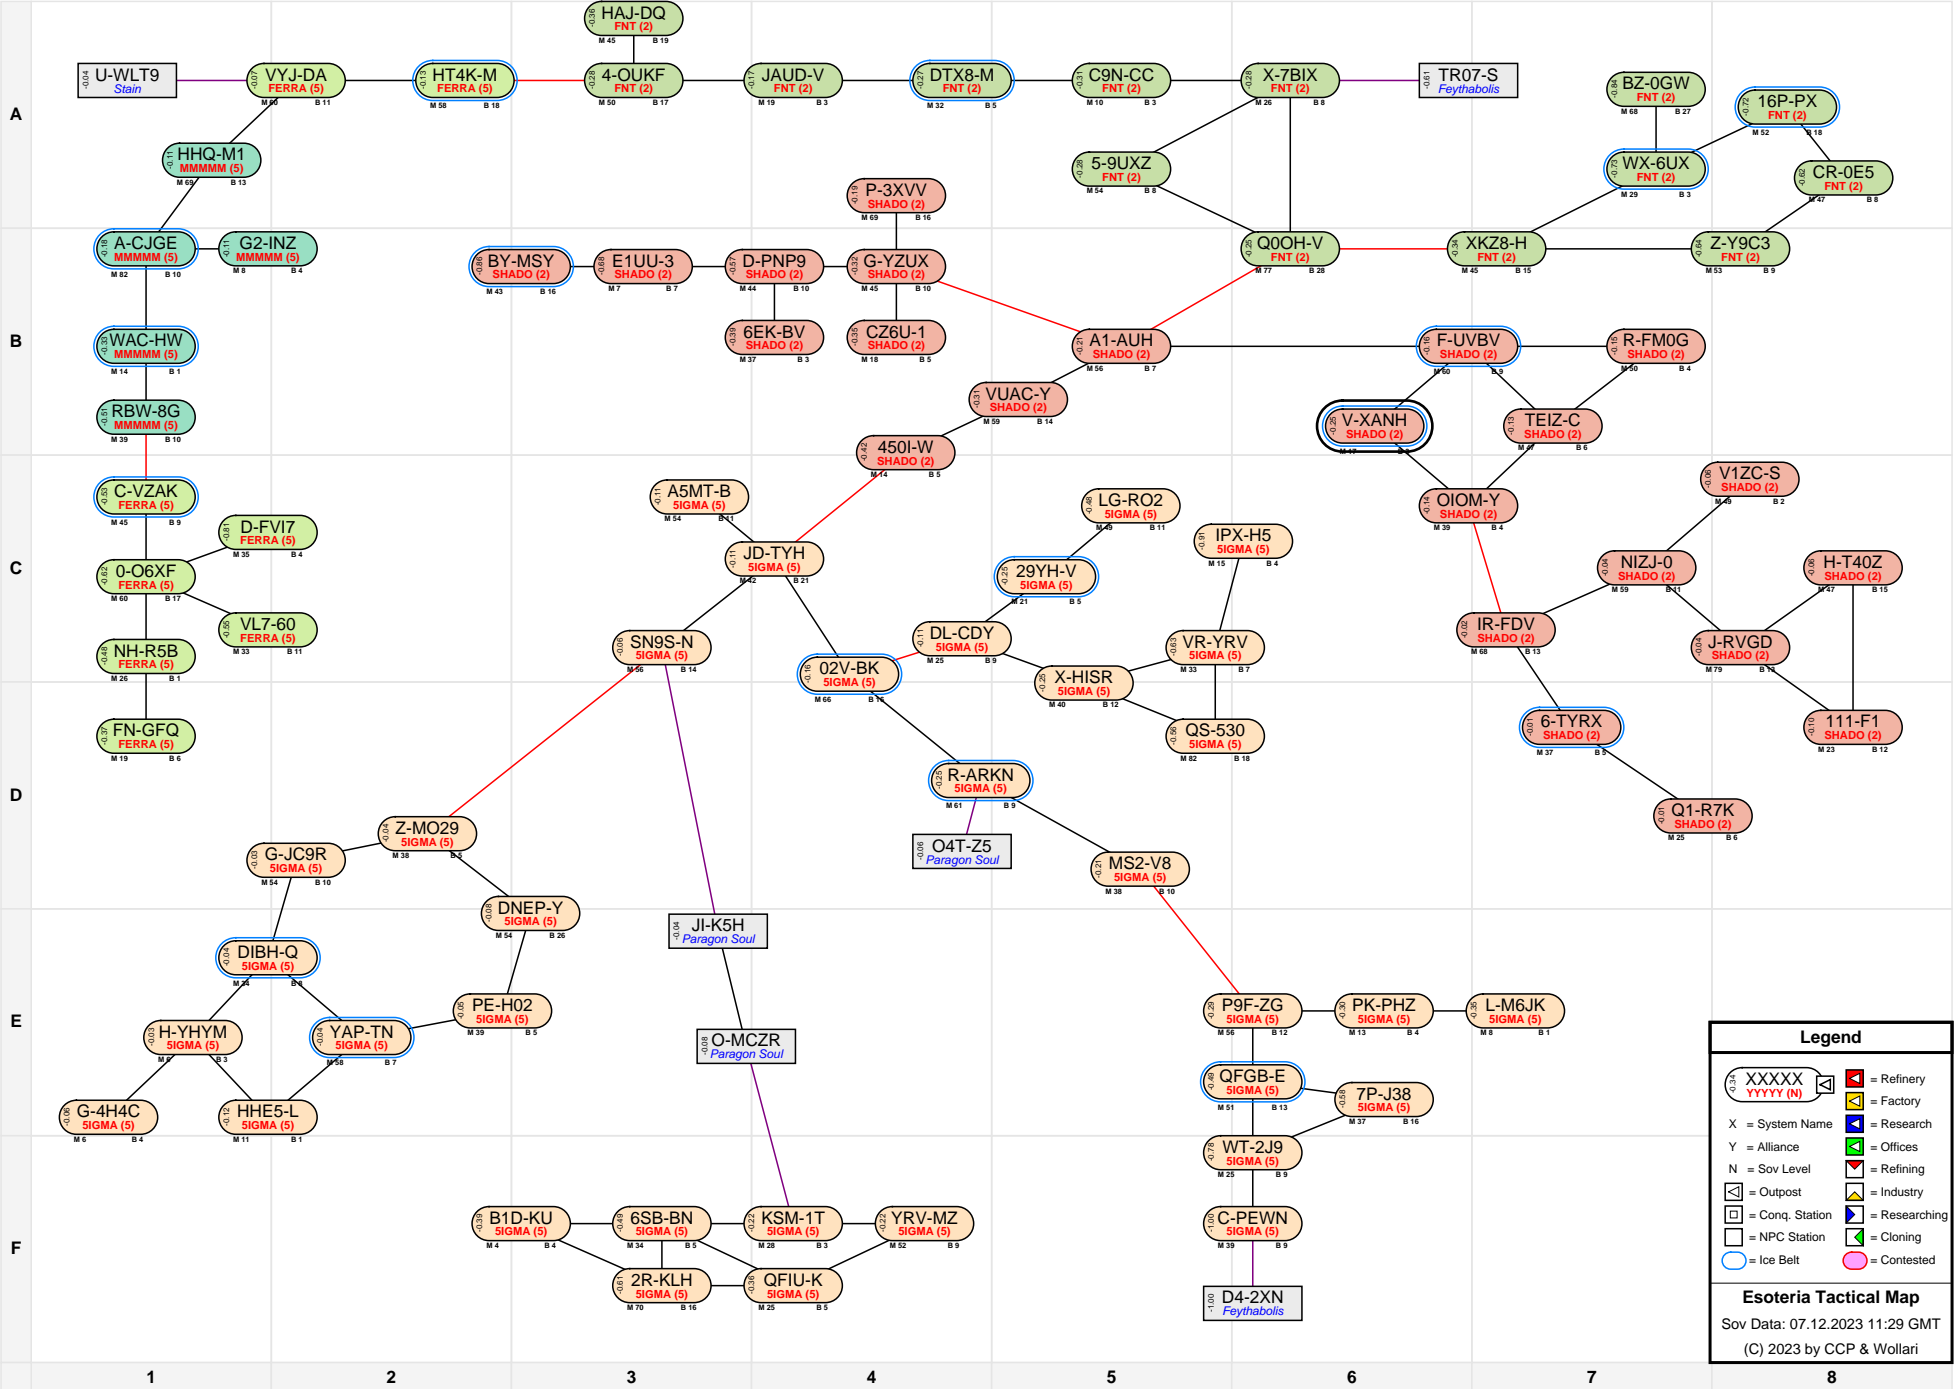

Esoteria Tactical Map

Legend

- XXXXX YYYYY (N) = Station Name and Type
- [Red Square] = Refinery
- [Yellow Square] = Factory
- X = System Name
- Y = Alliance
- N = Sov Level
- [Green Square] = Research
- [Blue Square] = Offices
- [Red Square] = Refining
- [White Square] = Outpost
- [Green Square] = Industry
- [Blue Square] = Conq. Station
- [Yellow Square] = Researching
- [White Square] = NPC Station
- [Green Square] = Cloning
- [Blue Circle] = Ice Belt
- [Pink Circle] = Contested

Esoteria Tactical Map
 Sov Data: 07.12.2023 11:29 GMT
 (C) 2023 by CCP & Wollari