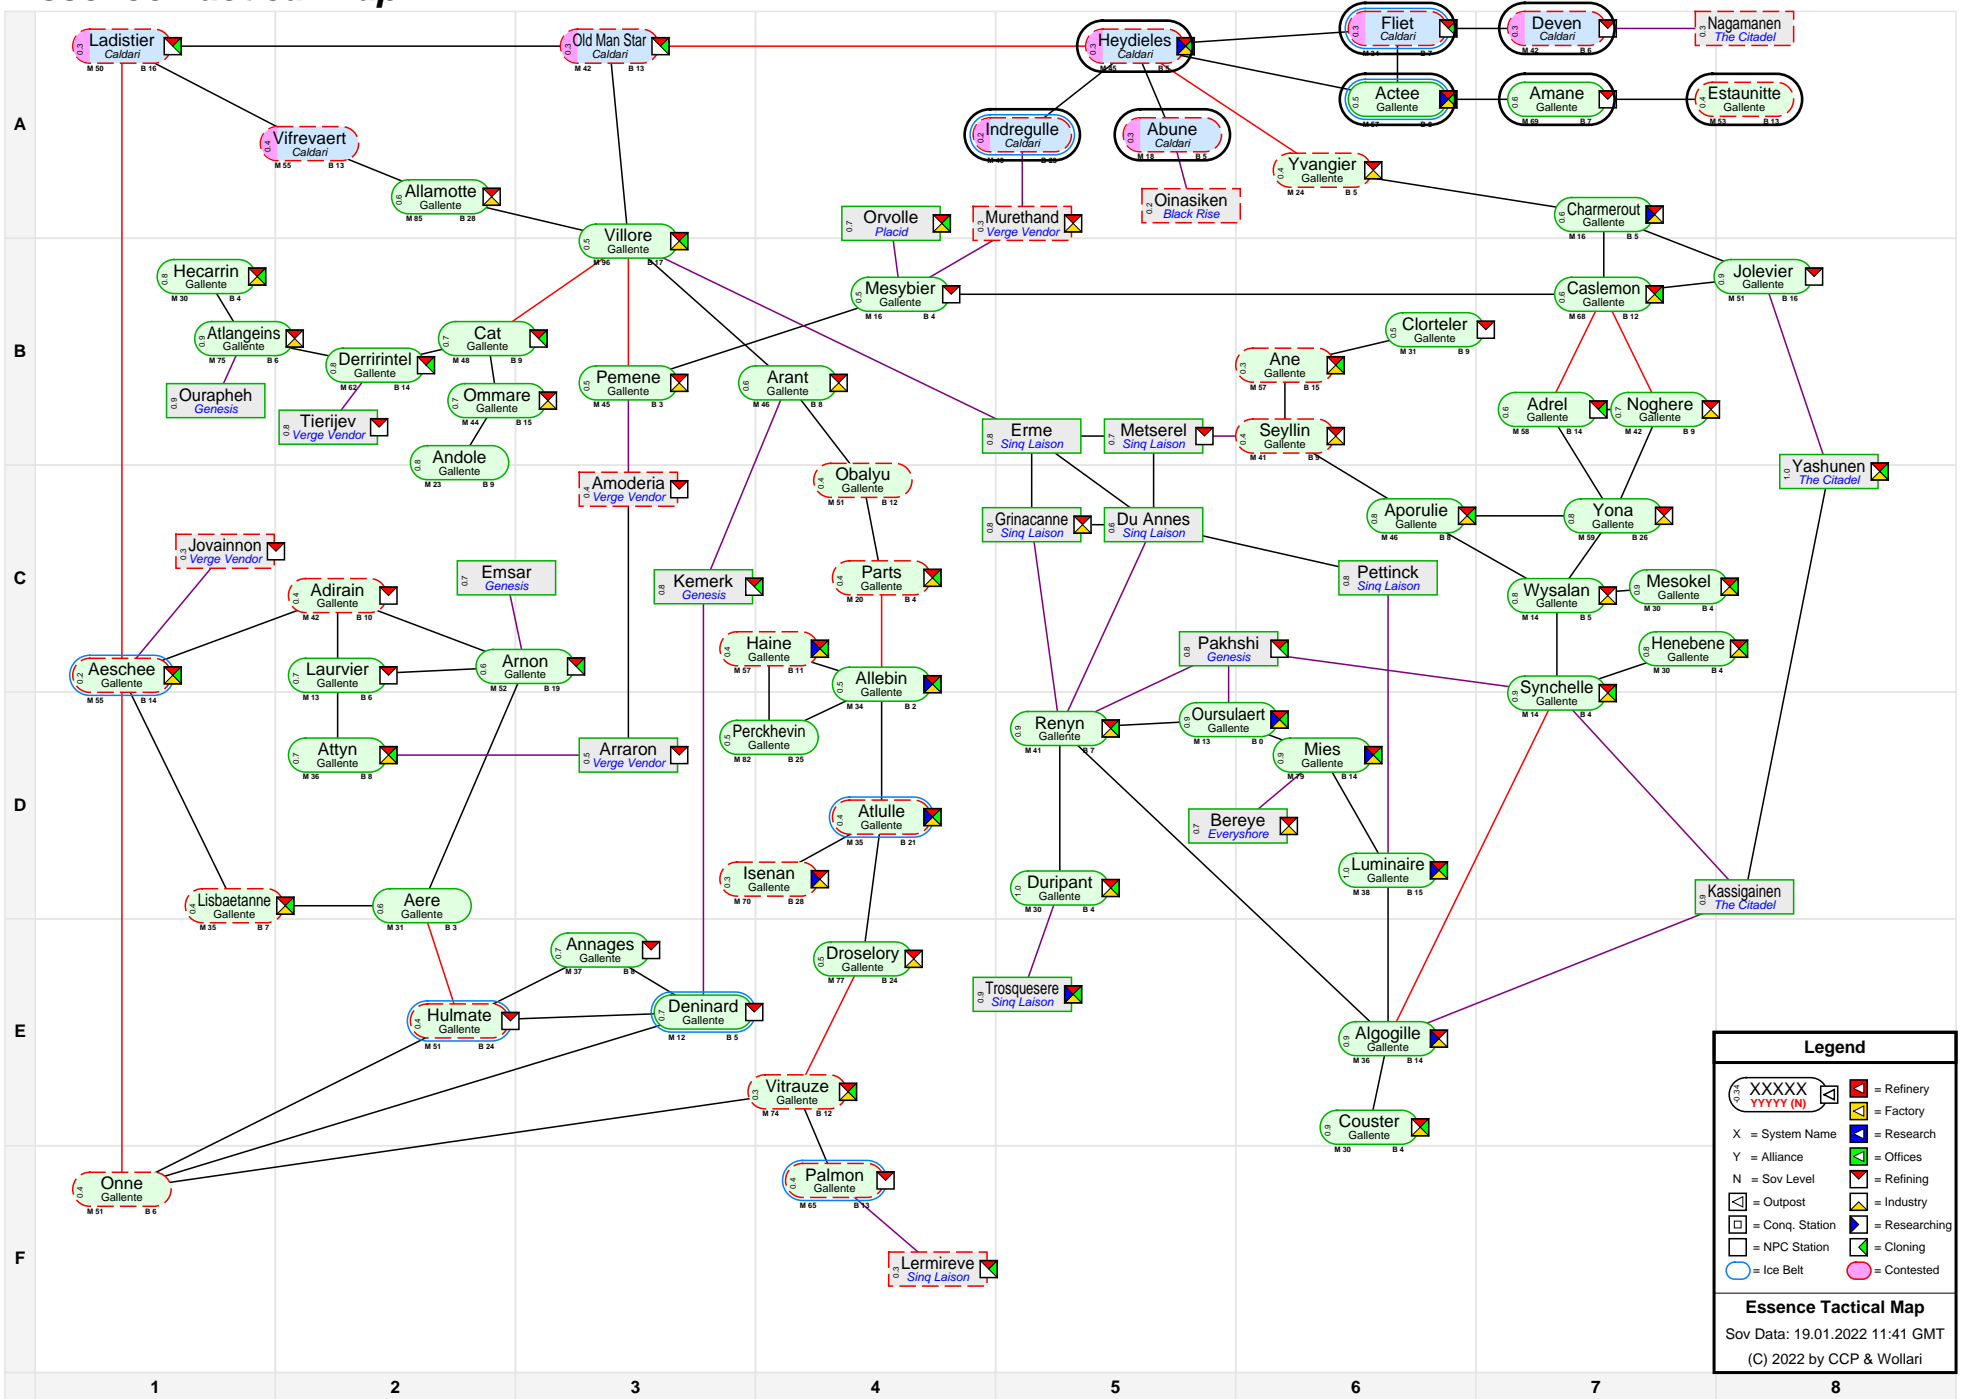

Essence Tactical Map

Legend

- XXXXX (with M and B values) = Refinery
- XXXXX (with M and B values) = Factory
- X = System Name
- Y = Alliance
- N = Sov Level
- N (with M and B values) = Offices
- (with M and B values) = Refining
- (with M and B values) = Industry
- (with M and B values) = Conq. Station
- (with M and B values) = Researching
- (with M and B values) = NPC Station
- (with M and B values) = Cloning
- (with M and B values) = Contested

Essence Tactical Map
 Sov Data: 19.01.2022 11:41 GMT
 (C) 2022 by CCP & Wollari